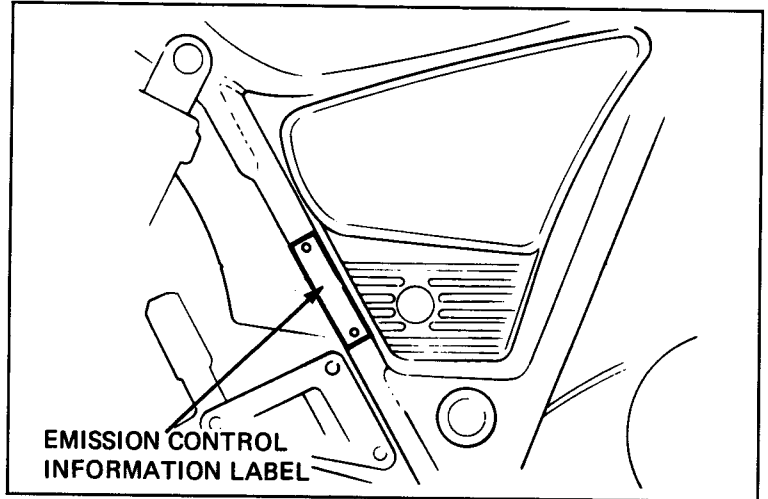

EMISSION CONTROL INFORMATION LABEL

An Emission Control Information Label is located on the rear down tube behind the right side cover as shown. It gives basic tune-up specifications.

VACUUM HOSE ROUTING LABEL
(After '83: California model)

The Vacuum Hose Routing Label is attached to the inside of the left side cover.