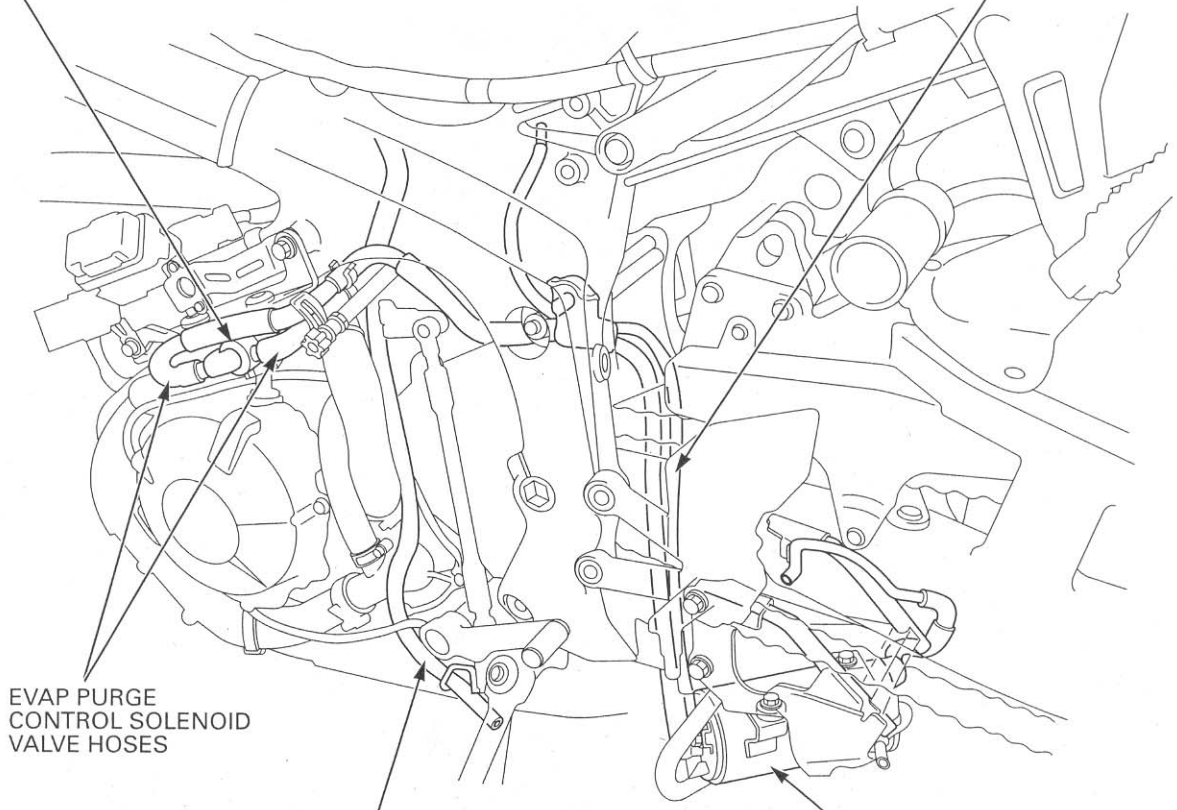

GENERAL INFORMATION

EVAP PURGE CONTROL
SOLENOID VALVE

FUEL TANK
AIR VENT HOSE

EVAP PURGE
CONTROL SOLENOID
VALVE HOSES

FUEL TANK OVER FLOW HOSE

EVAP CANISTER

EVAP PURGE CONTROL
SOLENOID VALVE

FUEL TANK
AIR VENT HOSE

EVAP PURGE
CONTROL SOLENOID
VALVE HOSES

EVAP CANISTER