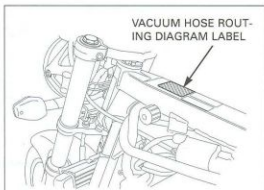

VACUUM HOSE ROUTING DIAGRAM LABEL (CALIFORNIA TYPE ONLY)

The Vacuum Hose Routing Diagram Label is on the main frame as shown.

The fuel tank must be lifted up to read it. Refer to page 3-15 for fuel tank opening.