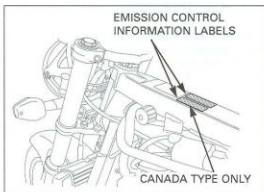

EMISSION CONTROL INFORMATION LABELS (U.S.A. ONLY)

An Emission Control Information Label is located on the main frame as shown. It gives base tune-up specifications.

The fuel tank must be lifted up to read it. Refer to page 3-15 for fuel tank opening.