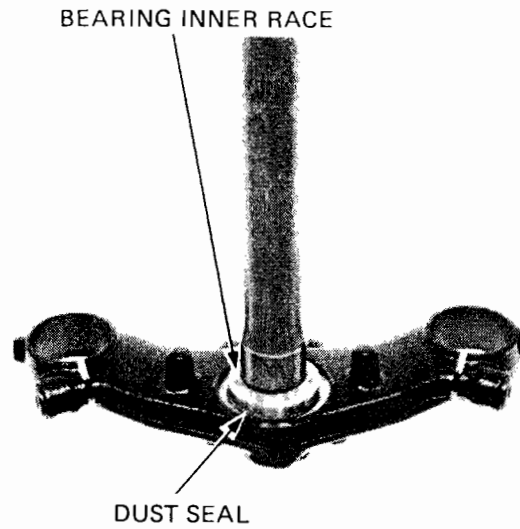

FRONT WHEEL/SUSPENSION

Remove the lower bearing inner race and dust seal from the steering stem.

Install a new dust seal over the steering stem.
Install a new lower bearing inner race over the steering stem using a press.

STEERING STEM DRIVER 07946-MB00000