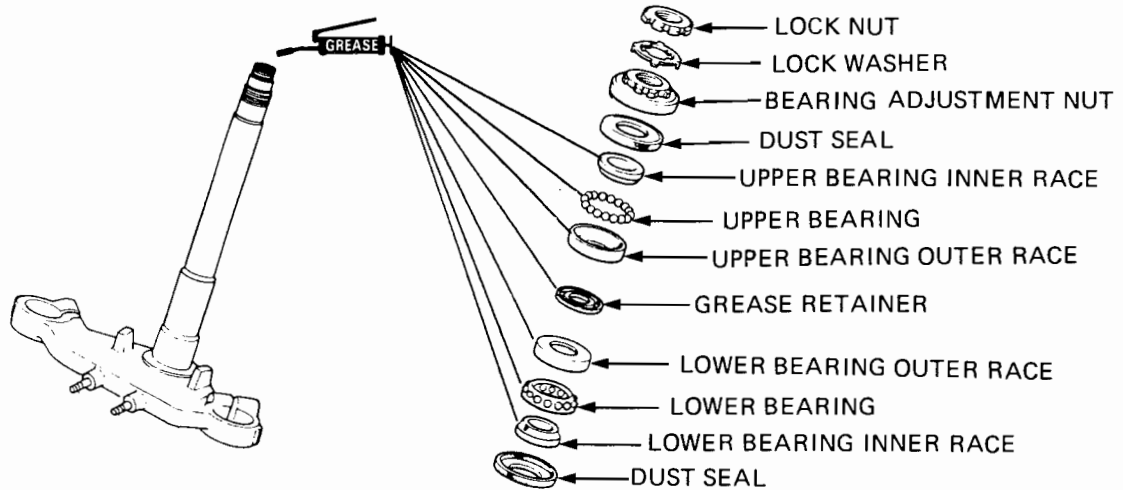

FRONT WHEEL/SUSPENSION

Remove the lower bearing inner race and dust seal from the steering stem.

Install a new dust seal over the steering stem.
Install a new lower bearing inner race over the steering stem using a press.

STEERING STEM DRIVER 07946-MB00000