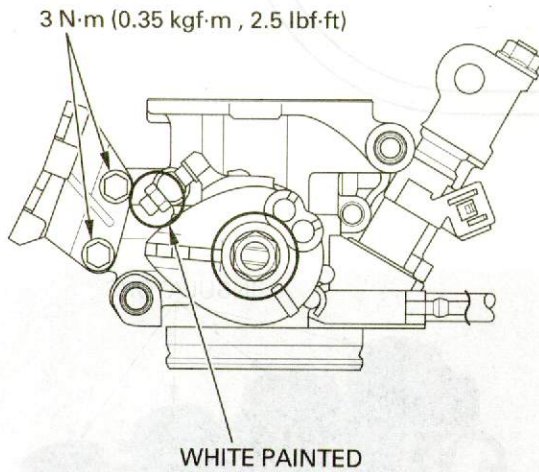

FUEL SYSTEM (Programmed Fuel Injection)

REAR VIEW:

THROTTLE DRUM VIEW:

RIGHT SIDE VIEW:

THROTTLE LINK VIEW:

STARTER VALVE LINK VIEW: