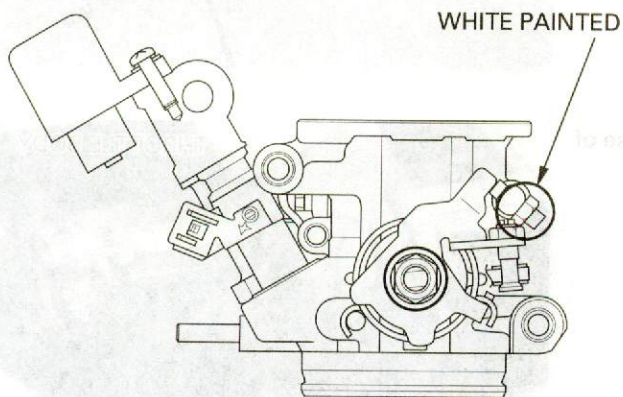

FUEL SYSTEM (Programmed Fuel Injection)

REAR VIEW:

THROTTLE DRUM VIEW:

RIGHT SIDE VIEW:

THROTTLE LINK VIEW:

STARTER VALVE LINK VIEW: