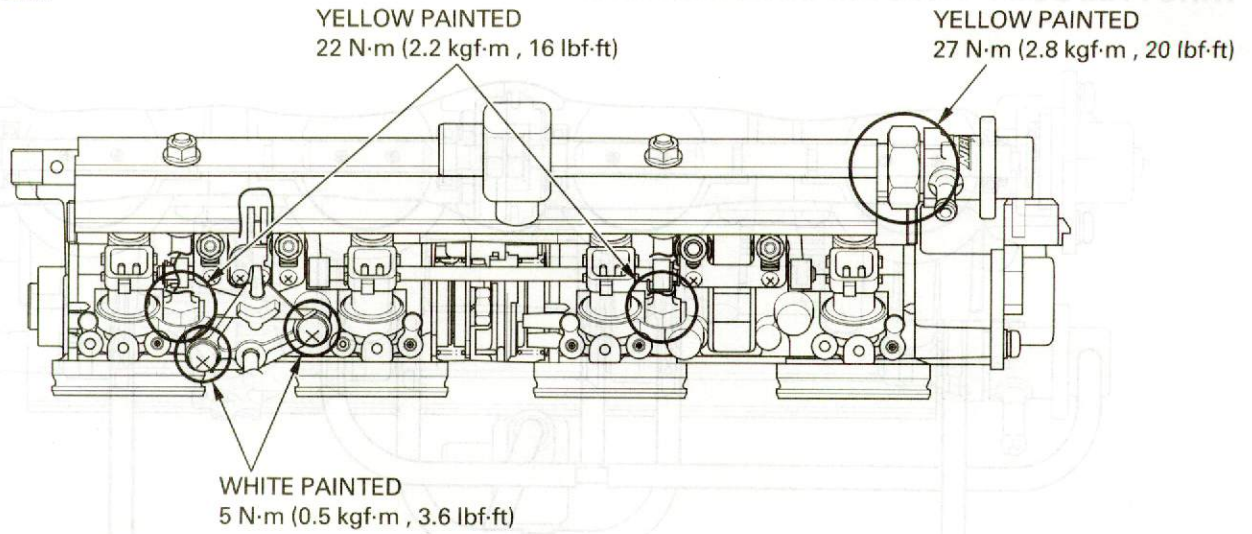

FUEL SYSTEM (Programmed Fuel Injection)

REAR VIEW:

THROTTLE DRUM VIEW:

RIGHT SIDE VIEW:

THROTTLE LINK VIEW:

STARTER VALVE LINK VIEW: