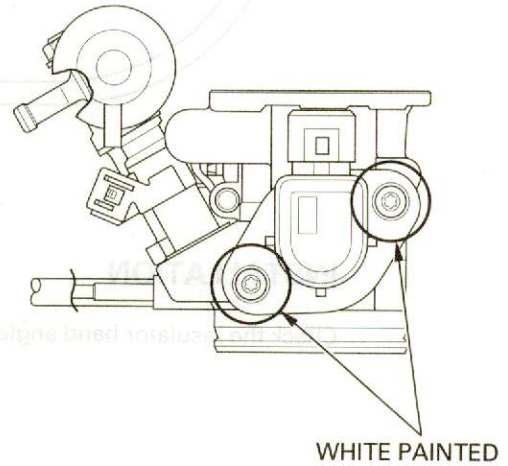

FUEL SYSTEM (Programmed Fuel Injection)

REAR VIEW:

THROTTLE DRUM VIEW:

RIGHT SIDE VIEW:

THROTTLE LINK VIEW:

STARTER VALVE LINK VIEW: