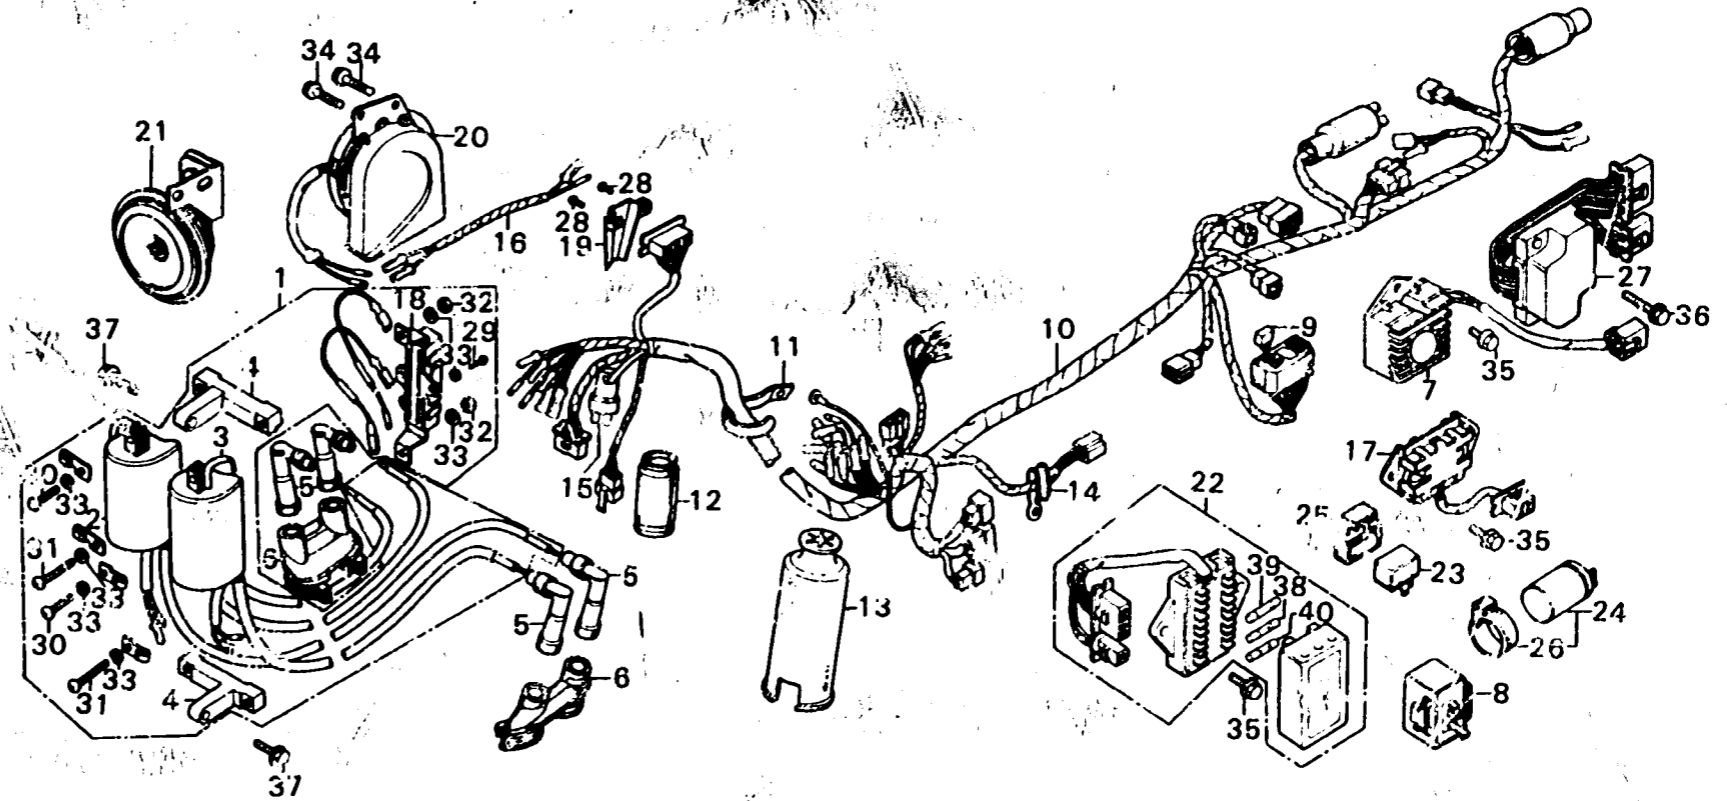

L 3

F-27

**Wire harness •
Ignition coil • Horn**

8371-42

Service item	F.R.T.	Ref. No.	Part No.	Description	Reqd. No.				Serial No.	Area code
					GL1000	GL1000	LTD	K1 K2		
		30	93500-05020-0A	SCREW, PAN, 5X20	2	2	2	2		
		31	93500-05032-4J	SCREW, PAN, 5X32	2	2	2	2		
		32	94001-02000-03	NUT, HEX., 5MM	2	2	2	2		
		33	94111-05000	WASHER, SPRING, 5MM	8	8	8	8		
		34	95700-06012-00	BOLT, FLANGE, 6X12	2		2	2		
			91582-371-980	BOLT, FLANGE, 6X12		2				
		35	95700-06012-06	BOLT, FLANGE, 6X12	6		6	6		A,CM
			91582-371-900	BOLT, FLANGE, 6X12		6				A,CM
			95700-06012-08	BOLT, FLANGE, 6X12	4		4	4		DK,DM,E,ED,F,G,U
			91582-371-980	BOLT, FLANGE, 6X12		4				ED,F,G,U
		36	95700-06022-08	BOLT, FLANGE, 6X22	2		2	2		A,CM
			90142-371-980	BOLT, FLANGE, 6X22		2				A,CM
		37	95700-06025-00	BOLT, FLANGE, 6X25				2		
		38	98200-20500	FUSE B (5A)	4	4	4	4		
		39	98200-21000	FUSE B (10A)	2	2	2	2		
		40	98200-21500	FUSE B (15A)	2	2	2	2		

1979.04.10

L3