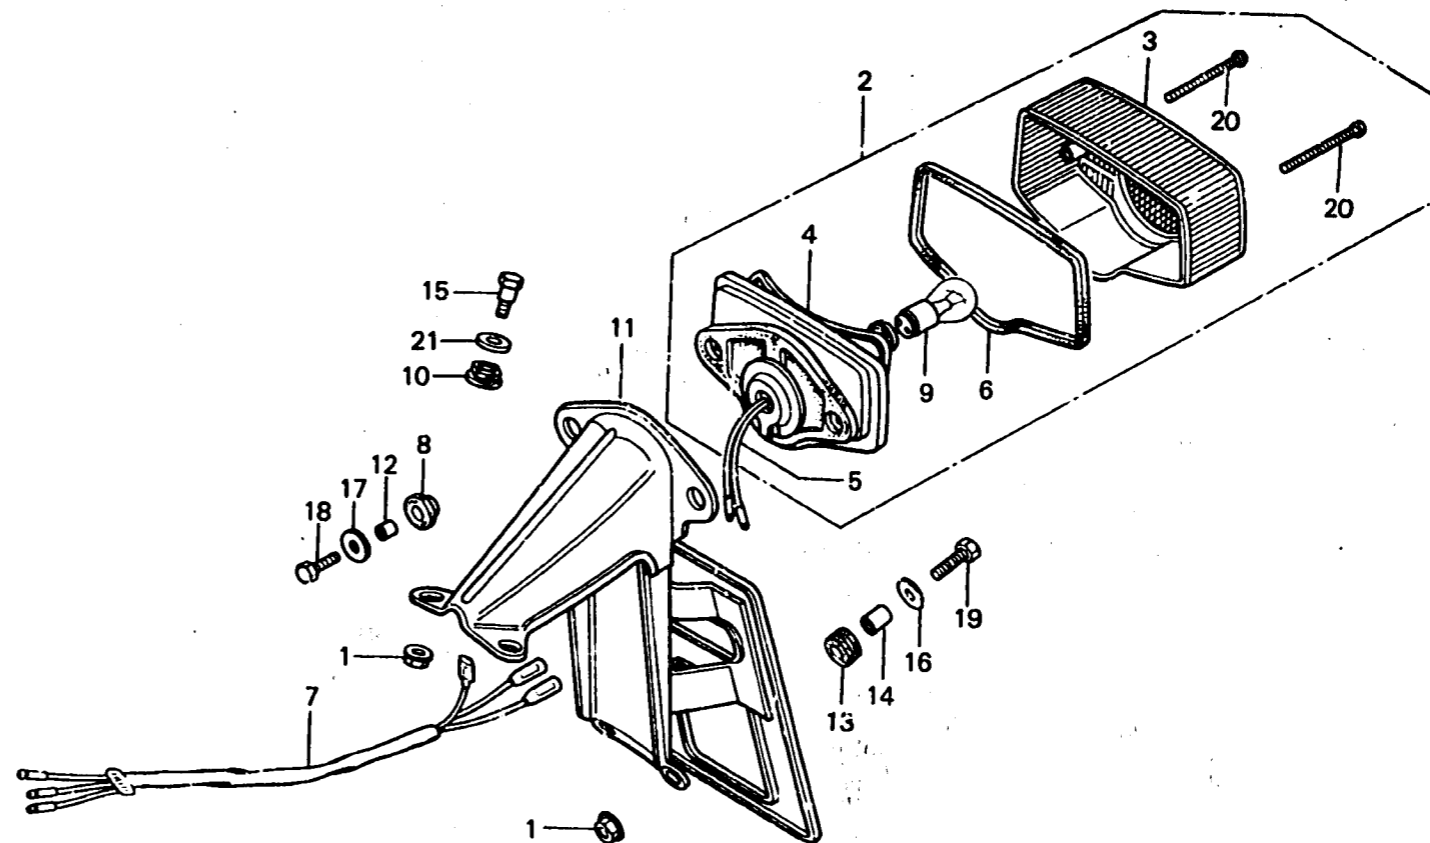

**K 12**

**F-26-1**

**Taillight  
(LTD-K1-E,ED,F)**

B371-41-1

Service item	F.R.T.	Ref. No.	Part No.	Description	Reqd. No.		Serial No.	Area code
					GL1000	GL1000 LTD K1 K2		
NUMBER PLATE BRACKET	0.3	1	18362-720-000	NUT, FLANGE, 6MM	4	4		E,ED,F
TAIL LIGHT UNIT/BASE and its related parts	0.2	2	33701-323-603	TAILLIGHT UNIT (12V 21/5W)		1		E,ED,F
TAIL LIGHT LENS/BULB	0.1		33701-371-951	TAILLIGHT UNIT	1	1		ED,F
		3	33702-323-603	LENS, TAILLIGHT	1	1		E,ED,F
		4	33703-077-671	BASE, TAILLIGHT		1		E,ED,F
			33703-371-951	BASE COMP., TAILLIGHT	1	1		ED,F
		5	33708-077-671	CORD COMP., TAILLIGHT	1	1		E,ED,F
		6	33709-077-671	PACKING, TAILLIGHT LENS	1	1		E,ED,F
		7	33711-371-000	CORD, TAILLIGHT	1	1		E,ED,F
		8	33719-077-671	PACKING B, TAILLIGHT BASE (STANLEY)	2	2		E,ED,F
		9	34906-594-602	BULB, STOP & TAILLIGHT (12V21/5W)	1	1		E,ED,F
		10	80101-283-000	RUBBER, RR, FENDER CUSHION	2	2		E,ED,F
		11	84701-323-600B	BRACKET, NUMBER PLATE		1		E,ED,F
			84701-371-950	BRACKET, NUMBER PLATE	1	1		ED,F
		12	84706-286-000	COLLAR, NUMBER BRACKET SETTING	2	2		E,ED,F
		13	84905-118-000	RUBBER, NUMBER BRACKET CUSHION	2	2		E,ED,F
		14	84906-118-000	COLLAR, NUMBER BRACKET	2	2		E,ED,F
		15	90162-292-000	BOLT, FR, FENDER SETTING		2		E,ED,F
			90162-371-980	BOLT, NUMBER PLATE BRACKET SET	2	2		ED,F
		16	90545-323-700	WASHER, 6,5X18		2		E,ED,F
			90545-371-960	WASHER, 6,5X18	2	2		ED,F
		17	90581-831-650	WASHER, 18MM		2		E,ED,F
			90581-371-980	WASHER, 18MM	2	2		ED,F
		18	92000-05020-0B	BOLT, HEX., 5X20	2	2		E,ED,F
		19	92000-06025	BOLT, HEX., 6X25		2		E,ED,F