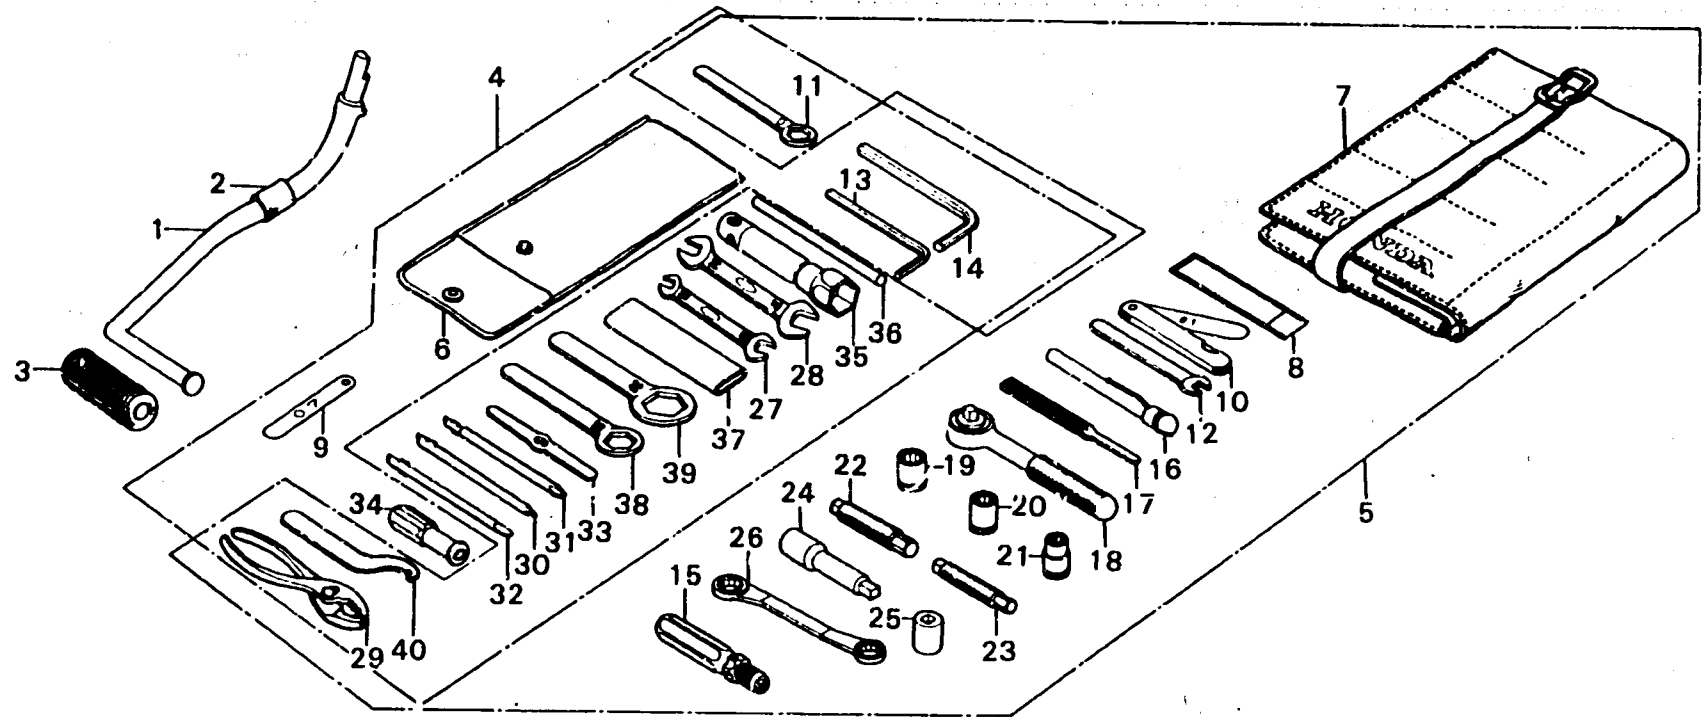

J 5

F-17

Tool set - Kick starter arm

B371-32

Service item	F.R.T.	Ref. No.	Part No.	Description	Reqd. No.		Serial No.	Area code
					GL1000	GL1000 LTDK1 K2		
		19	89241-371-980	WRENCH, SOCKET, 14		1		
		20	89242-371-980	WRENCH, SOCKET, 12		1		
		21	89243-371-980	WRENCH, SOCKET, 10		1		
		22	89244-371-980	WRENCH, HEX., 8		1		
		23	89245-371-980	WRENCH, HEX., 6		1		
		24	99246-371-980	BAR, EXTENSION		1		
		25	89247-371-980	ADAPTOR		1		
		26	89252-371-980	WRENCH, EYE, 10X12		1		
		27	99001-10120	SPANNER, 10X12	1	1	1	
			89250-371-980	SPANNER, 10X12		1		
		28	99001-14170	SPANNER, 14X17	1	1	1	
			89251-371-980	SPANNER, 14X17		1		
		29	99002-13500	PLIERS, 135	1	1	1	
			89251-371-980	PLIERS, 170		1		
		30	99003-10000	DRIVER 2, PLUS SCREW	1	1	1	
			89232-371-980	DRIVER, SCREW, 2		1		
		31	99003-20000	DRIVER 3, PLUS SCREW	1	1	1	
			89233-371-980	DRIVER, SCREW, 3		1		
		32	99003-30000	DRIVER 2, MINUS SCREW	1	1	1	
			89234-371-980	DRIVER, SCREW, 2		1		
		33	99003-40000	LEVER	1	1	1	
			89235-371-980	DRIVER, SCREW, 4 (LEVER)		1		
		34	99003-50000	GRIP	1	1	1	
		35	99004-18002	WRENCH, BOX, P18	1	1	1	
			89216-371-980	WRENCH, PLUG BOX, 18,5		1		
		36	99005-01000	BAR A, HANDLE	1	1	1	