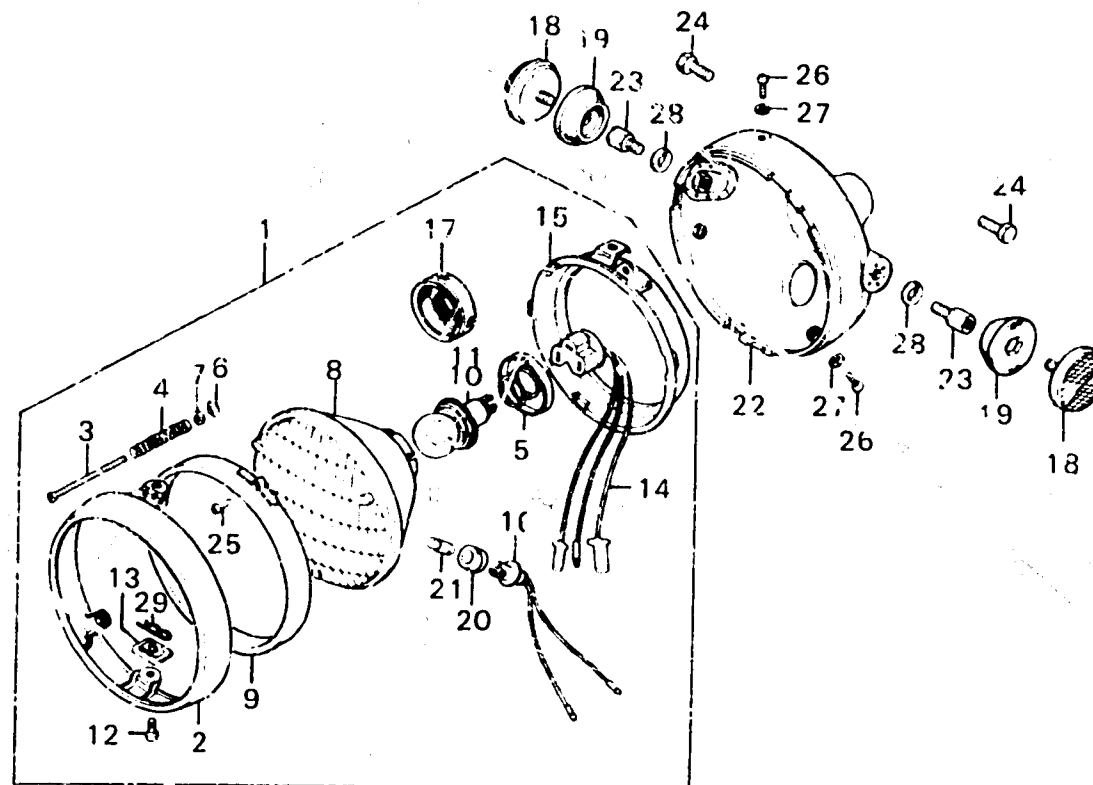

H 1

F-3-2

Headlight  
(ED,F,G,K2-E)

B371-13-2A

Service item	F.R.T.	Ref. No.	Part No.	Description	Reqd. No.			Serial No.	Area code
					GL1000	GL1000	LTDK1 K2		
		21	34903-388-611	BULB, POSITION (12V 4W) (LOCL PROCUREMENT PART)	1	1	1	ED,F,G	
		22	61501-371-980 61501-371-003	CASE, HEADLIGHT CASE, HEADLIGHT (STANLEY)	1		1	E ED,F,G	
		23	90120-371-000	BOLT, HEADLIGHT STAY	2	2	2	E ED,G	
		24	91510-371-970 93000-10025-CB	BOLT, HEX., 10X25 BOLT, HEX., 10X25	2		2	E F	
		25	91520-371-960 93500-03012-0A 93500-03008-1A	SCREW, PAN, 3X12 SCREW, PAN, 3X12 SCREW, PAN, 3X9	2		2	E ED,F,G ED,F,G E,ED,F,G	
		26	91521-371-980 93500-05016-0B	SCREW, PAN, 5X16 SCREW, PAN, 5X16	3		3	ED,F,G ED,F,G	
		27	91560-371-990 94111-05000	WASHER, SPRING, 5MM WASHER, SPRING, 5MM	3		3	E ED,F,G ED,F,G	
		28	94111-10000	WASHER, SPRING, 10MM	2	2	2	E ED,F,G	
		29	94251-05000	PIN, LOCK, 5MM	2	2	2	E ED,F,G	