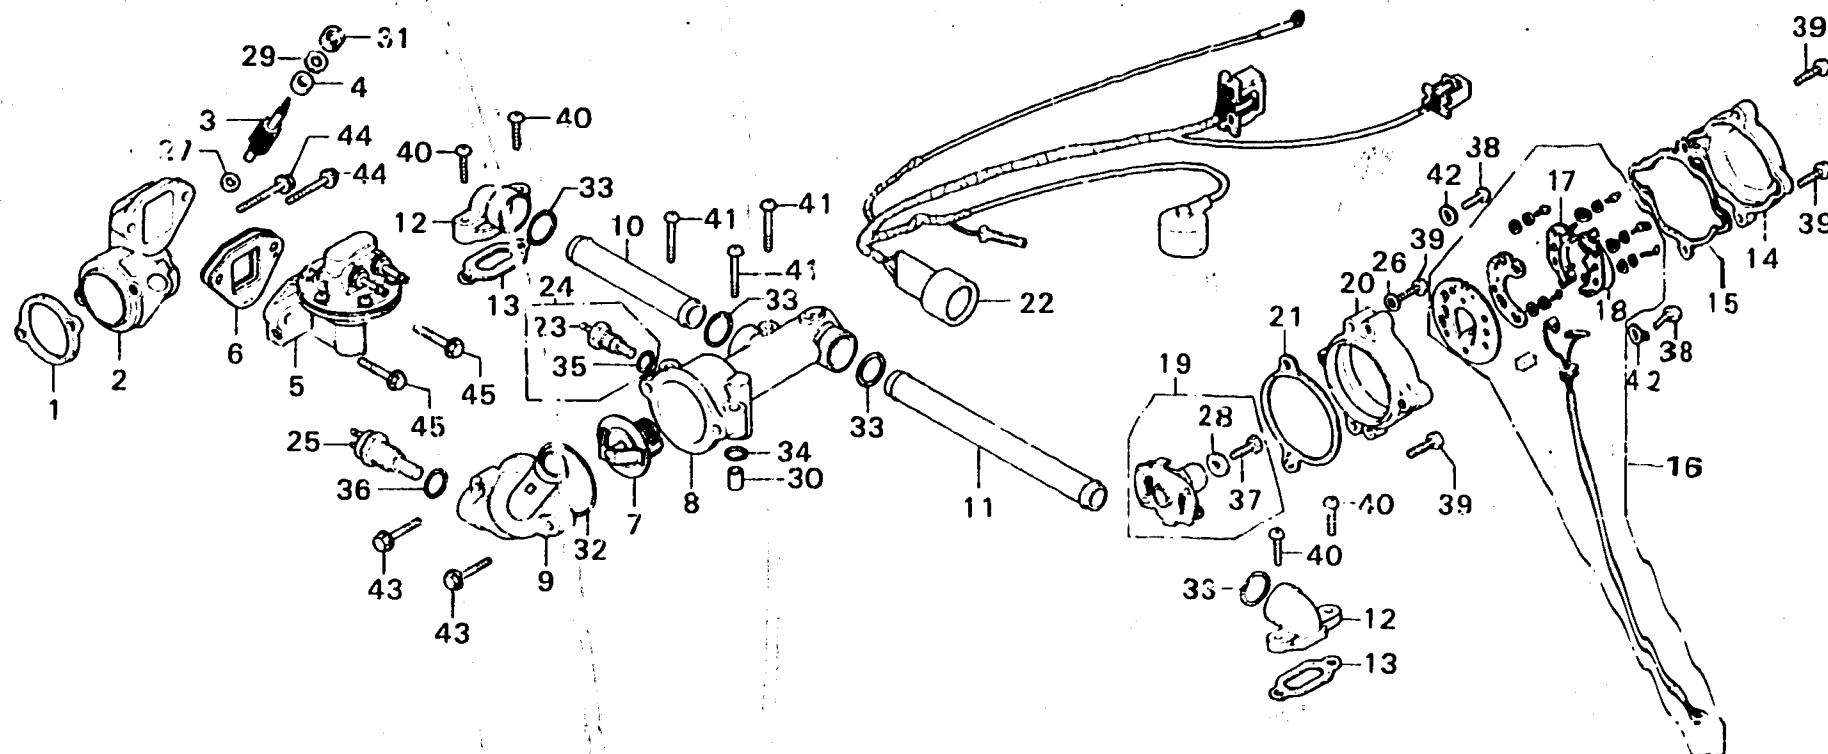

**C 14**

**E-5**

**Fuel pump • Thermostat •  
Contact breaker**

B371-5

Service item	F.R.T.	Ref. No.	Part No.	Description	Reqd. No.				Serial No.	Area code
					GL1000	GL1000 LTD K1	K2			
		35	91307-611-000	O-RING, 1.15X1.4	1	1	1	1		
		36	91310-611-000	O-RING, 1.15X1.4MM	1	1	1	1		
		37	92000-06014	BOLT, HEX., 6X1.4	1	1	1	1		
		38	93500-06012	SCREW, PAN, 6X1.2	2	2	2	2		
		39	93500-06020	SCREW, PAN, 6X2.0	4	4	4	4		
		40	90054-371-980	SCREW, PAN, 6X2.0		4				
			93500-06025	SCREW, PAN, 6X2.5	4					
			95700-06025-00	BOLT, FLANGE, 6X2.5			4		2013403	2015494
			90143-371-980	BOLT, FLANGE, 6X2.5		4				
		41	93500-06040	SCREW, PAN, 6X4.0	3					
			95700-06040-00	BOLT, FLANGE, 6X4.0			3		2015495	2015494
			90147-371-980	BOLT, FLANGE, 6X4.0		3				
		42	94101-06000	WASHER, FLANGE, 6MM	2	2	2	2		
		43	95700-06032-00	BOLT, FLANGE, 6X3.2	2	2	2	2		
			90145-371-980	BOLT, FLANGE, 6X3.2		2				
		44	95700-06040-00	BOLT, FLANGE, 6X4.0	2	2	2	2		
			90147-371-980	BOLT, FLANGE, 6X4.0		2				
		45	95700-08032-00	BOLT, FLANGE, 8X3.2	2	2	2	2		
			90161-371-980	BOLT, FLANGE, 8X3.2		2				

1979.04.10

C14