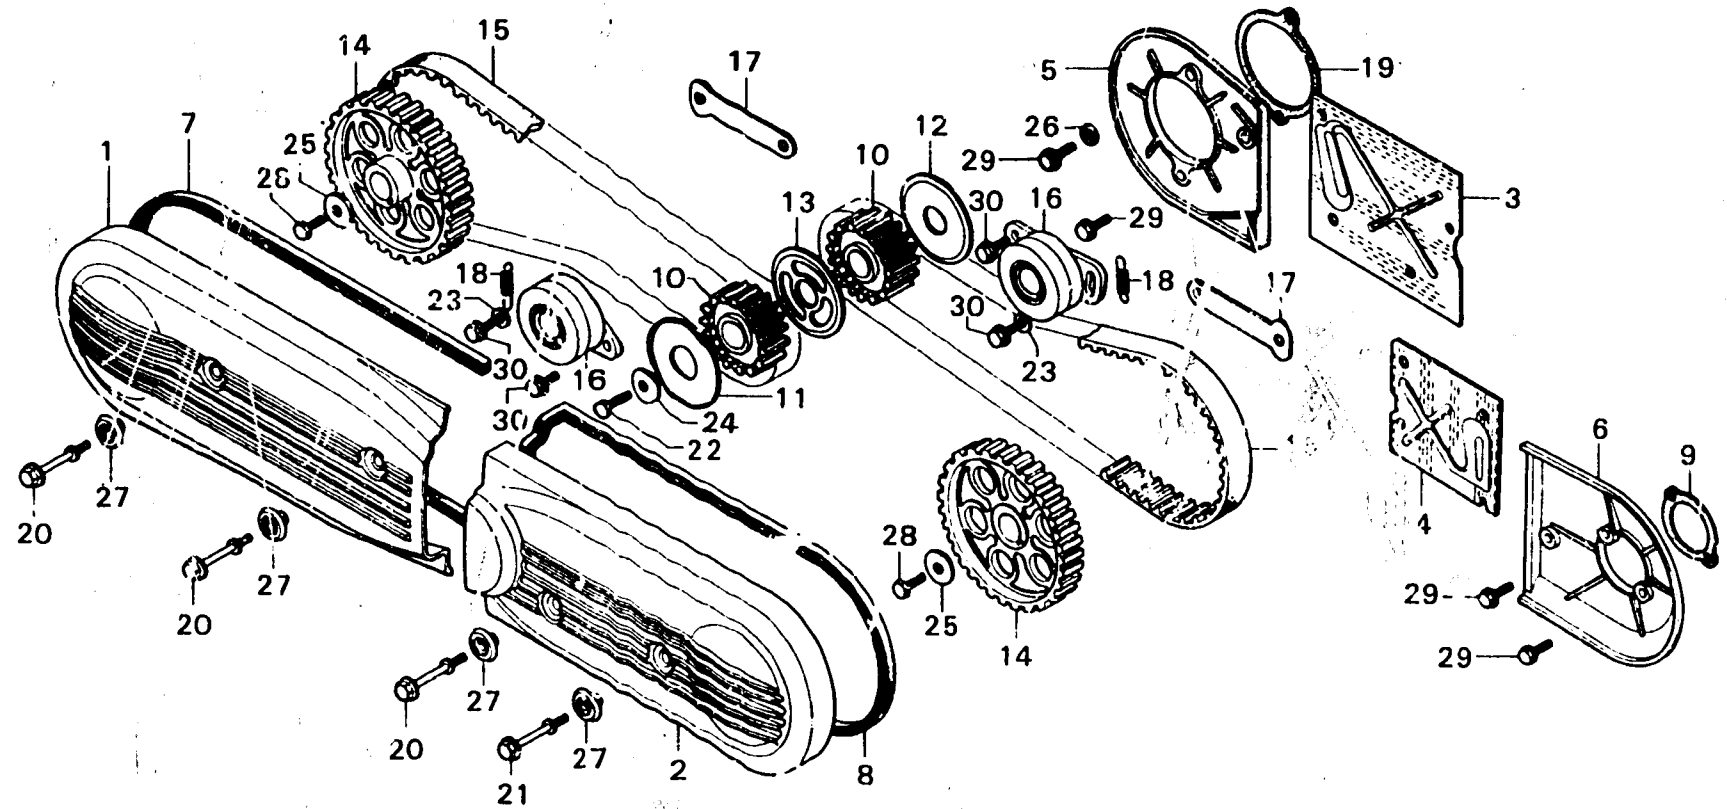

C 4

E-1

Front cover • Timing belt

B371-1

Service item	F.R.T.	Ref. No.	Part No.	Description	Reqd. No.				Serial No.	Area code
					GL1000	GL1000	LTDK1	K2		
		29	95700-06022-00	BOLT, FLANGE, 6X22	4				1005025	
			95700-06018-00	BOLT, FLANGE, 6X18	4				1005026	
		30	95700-08022-00	BOLT, FLANGE, 8X22	4	4	4	4		