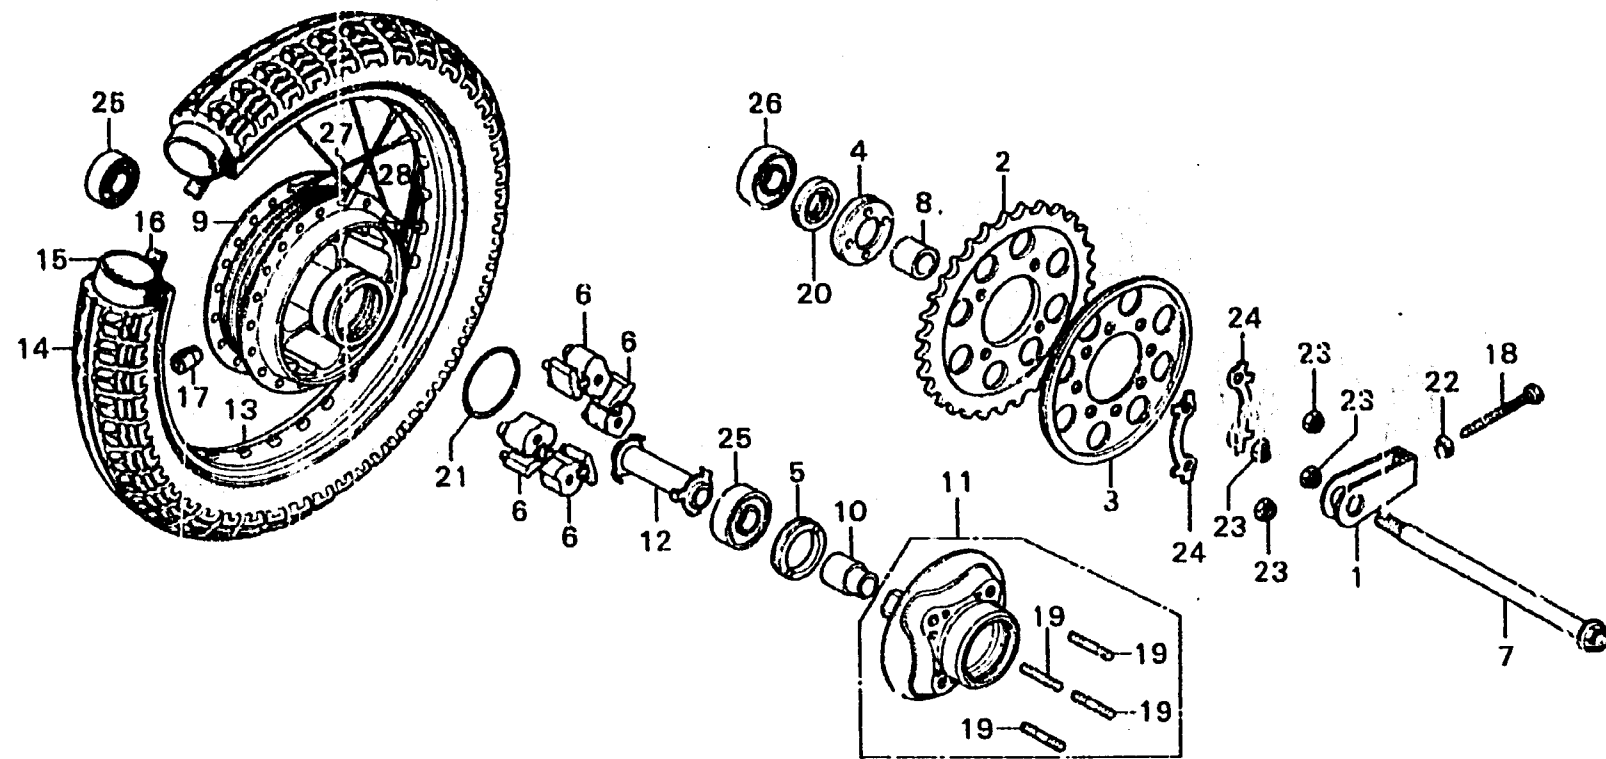

L 9

F-11

Rear wheel

B405-26

Service item	F.R.T.	Ref. No.	Part No.	Description	Reqd. No. CB750 K7 K8	Serial No.	Area code
		17	44606-283-000	BALANCER (20G)	N N		
			44607-283-000	BALANCER (15G)	N N		
			44608-283-000	BALANCER (10G)	N N		
			44609-283-000	BALANCER (5G)	N N		
		18	90119-300-000	BOLT, CHAIN ADJUSTING	1 1		
		19	90128-341-000	BOLT, STUD, 12X54	4 4		
		20	90753-283-000	OIL SEAL, 34X55X9	1 1		
		21	91258-300-013	O-RING, 68X2.6	1 1		
		22	94002-08000-05	NUT, HEX., 8MM	1 1		
		23	94030-12000	NUT, HEX., 12MM	4 4		
		24	94108-17000	WASHER A7, TONGUED	2 2		
		25	96140-63040-10	BEARING, RADIAL BALL, 6304U	2 2		
		26	96140-63050-10	BEARING, RADIAL BALL, 6305U	1 1		
		27	97371-69096-10	SPOKE, BS 8X128 (INSIDE)	20 20		
		28	97C31-69095-10	SPOKE, BS 8X127.5 (OUTSIDE)	20 20		