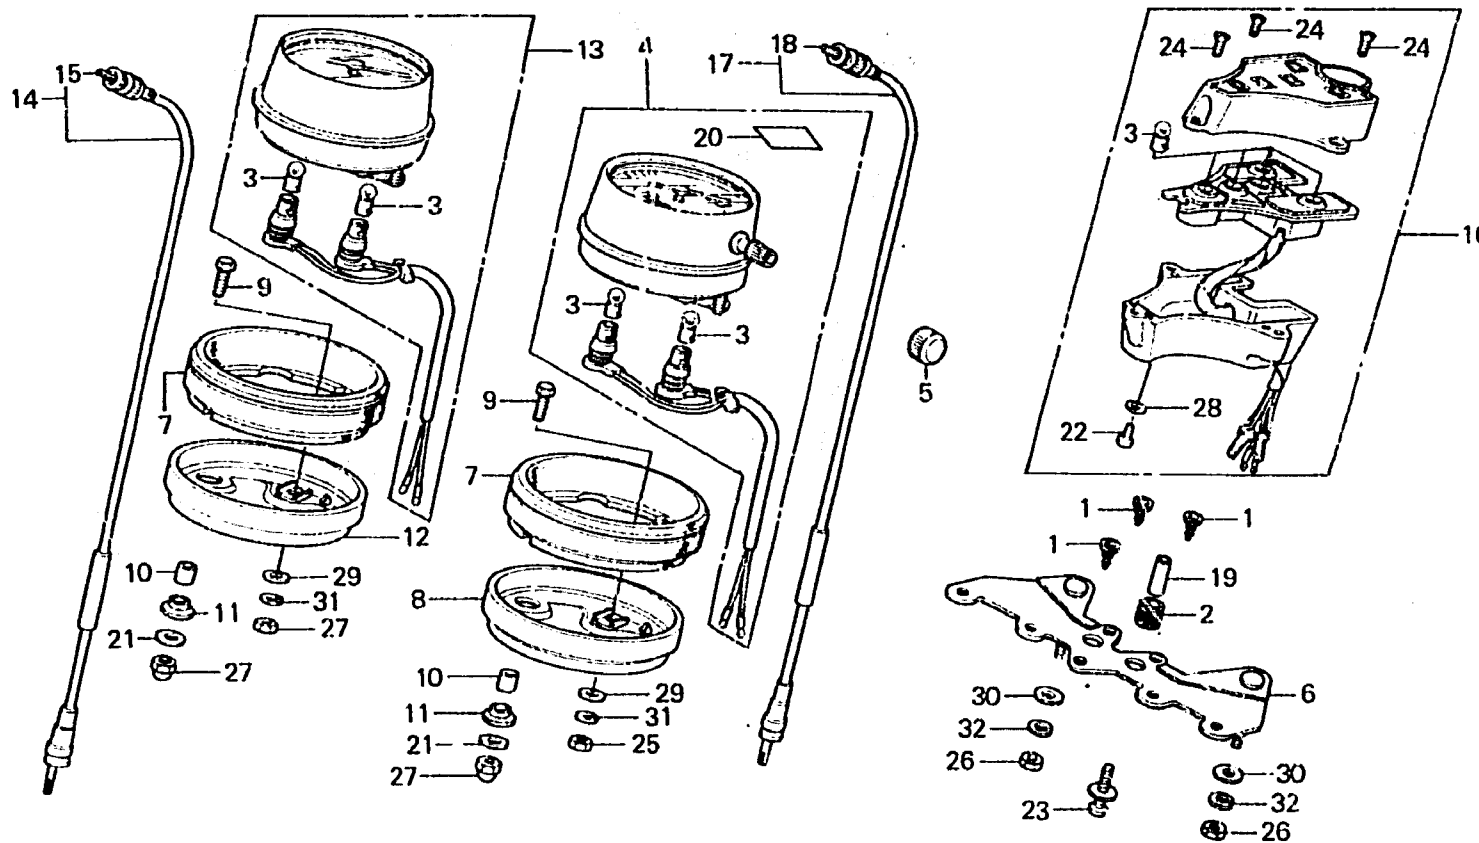

K 8

F-2

Meter • Combination pilot

B405-18A

Service item	F.R.T.	Ref. No.	Part No.	Description	Reqd. No. CB750 K7 KB	Serial No.	Area code
METER SET PLATE	0.5	1	32701-392-700	STOPPER, METER BRACKET	3		
• COMBINATION PILOT ASSY.		2	32702-392-700	GROMMET, METER BRACKET	2		
SPEEDOMETER ASSY.	0.3	3	34902-259-000	BULB, DASH (12V3.4W)	9		
• TACHOMETER ASSY.		4	37200-405-671	SPEEDOMETER ASSY. (MPH KPF)	1		A, DM, E
TACHOMETER CABLE ASSY.	0.2		37200-405-681	SPEEDOMETER ASSY. (KPH)	1		CM
• METER CUSHION/METER UNDER PLATE			37200-405-781	SPEEDOMETER ASSY. (KPH/MPH)	1		DK, ED, F, G, U
TACHOMETER IN'NER CABLE	0.1	5	37202-371-610	CAP, TRIP METER KNOB	1		CM
• SPEEDOMETER CABLE ASSY./ INNER CABLE		6	37211-405-000	BRACKET, METER	1		G
• DASH BULB		7	37235-323-700	CUSHION, SPEEDOMETER	2		
		8	37236-404-000	PLATE, SPEEDOMETER UNDER	1		
		9	37238-323-700	BOLT, METER SET, 6MM	4		
		10	37243-323-700	COLLAR, METER SET	4		
		11	37244-307-670	RUBBER, METER SETTING	4		
		12	37246-404-000	PLATE, TACHOMETER UNDER	1		
		13	37250-405-009	TACHOMETER ASSY.	1		A, CM
			37250-405-611	TACHOMETER ASSY.	1		DK, DM, E, ED, F, G, U
			37250-405-771	TACHOMETER ASSY.	1		
		14	37260-390-000	CABLE ASSY., TACHOMETER	1		
		15	37261-390-000	CABLE, TACHOMETER INNER	1		
		16	37600-377-018	PILOT ASSY., COMBINATION (NIPPON SEIKI)	1		
		17	44830-392-000	CABLE ASSY., SPEEDOMETER	1	2732669	DK, DM, E, ED, F, G, U
					1	2809578	A, CH