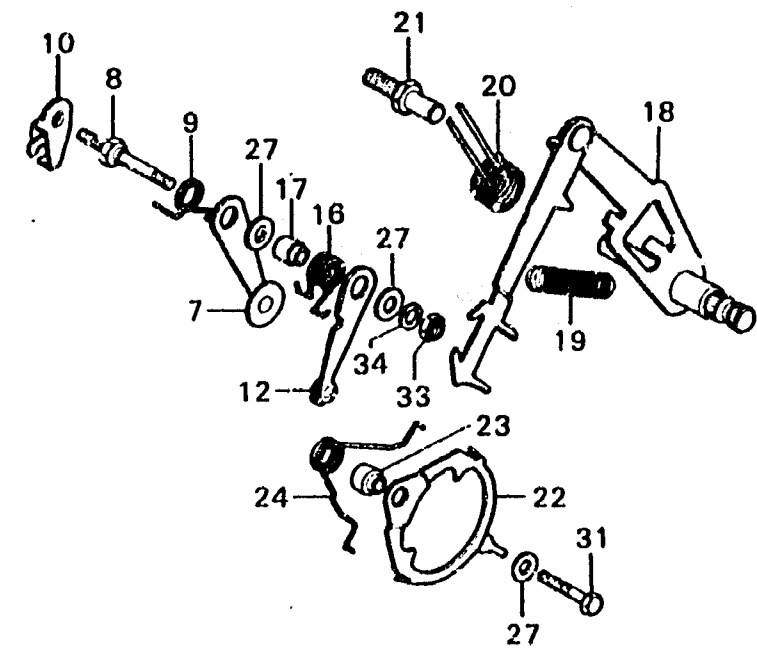

**J 14**

**E-18**

**Gearshift drum • Spindle**

B405-14

| Service item | F.R.T. | Ref. No. | Part No.      | Description             | Reqd. No.<br>CB750<br>K7 K8 | Serial No. | Area code |
|--------------|--------|----------|---------------|-------------------------|-----------------------------|------------|-----------|
|              |        | 25       | 35752-300-010 | SWITCH ASSY., NEUTRAL   | 1                           | 1          |           |
|              |        | 26       | 35754-300-020 | STOPPER, NEUTRAL SWITCH | 1                           | 1          |           |
|              |        | 27       | 90417-028-000 | WASHER, SHIFT DRUM SIDE | 3                           | 3          |           |
|              |        | 28       | 90436-392-000 | WASHER, 20MM            | 1                           | 1          |           |
|              |        | 29       | 41311-044-000 | O-RING, 18X3            | 1                           | 1          |           |
|              |        | 30       | 92000-06016   | BOLT, HEX., 6X16        | 1                           | 1          |           |
|              |        | 31       | 92000-06025   | BOLT, HEX., 6X25        | 1                           | 1          |           |
|              |        | 32       | 93600-06028   | SCREW, FLAT, 6X28       | 1                           | 1          |           |
|              |        | 33       | 94001-06000   | NUT, HEX., 6MM          | 1                           | 1          |           |
|              |        | 34       | 94111-06000   | WASHER, SPRING, 6MM     | 1                           | 1          |           |

1978.08.01