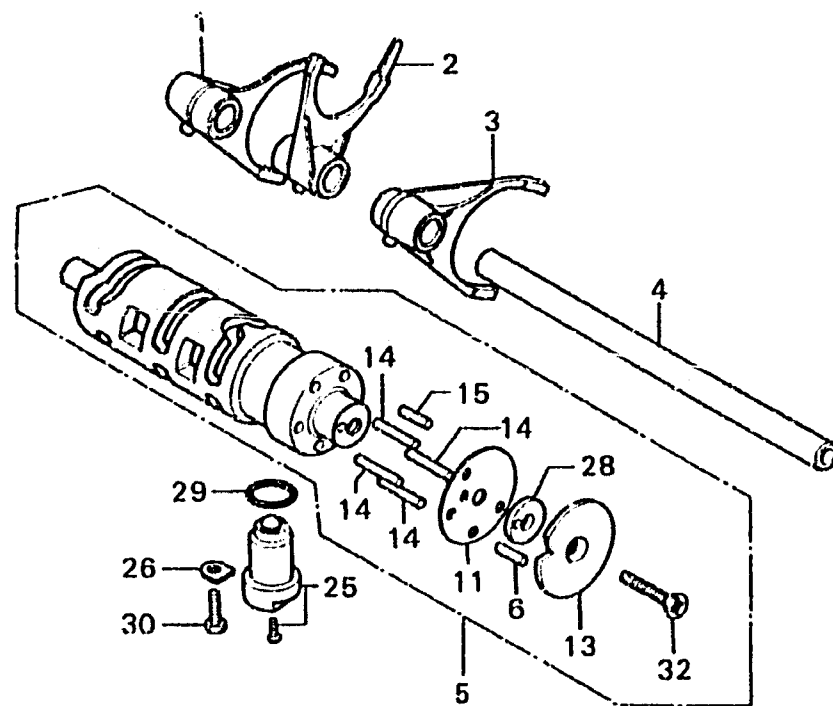

**J 14**

**E-18**

**Gearshift drum • Spindle**

B405-14

| Service item | F.R.T. | Ref. No. | Part No.      | Description             | Reqd. No.<br>CB750<br>K7 K8 | Serial No. | Area code |
|--------------|--------|----------|---------------|-------------------------|-----------------------------|------------|-----------|
|              |        | 25       | 35752-300-010 | SWITCH ASSY., NEUTRAL   | 1                           | 1          |           |
|              |        | 26       | 35754-300-020 | STOPPER, NEUTRAL SWITCH | 1                           | 1          |           |
|              |        | 27       | 90417-028-000 | WASHER, SHIFT DRUM SIDE | 3                           | 3          |           |
|              |        | 28       | 90436-392-000 | WASHER, 20MM            | 1                           | 1          |           |
|              |        | 29       | 41311-044-000 | O-RING, 18X3            | 1                           | 1          |           |
|              |        | 30       | 92000-06016   | BOLT, HEX., 6X16        | 1                           | 1          |           |
|              |        | 31       | 92000-06025   | BOLT, HEX., 6X25        | 1                           | 1          |           |
|              |        | 32       | 93600-06028   | SCREW, FLAT, 6X28       | 1                           | 1          |           |
|              |        | 33       | 94001-06000   | NUT, HEX., 6MM          | 1                           | 1          |           |
|              |        | 34       | 94111-06000   | WASHER, SPRING, 6MM     | 1                           | 1          |           |