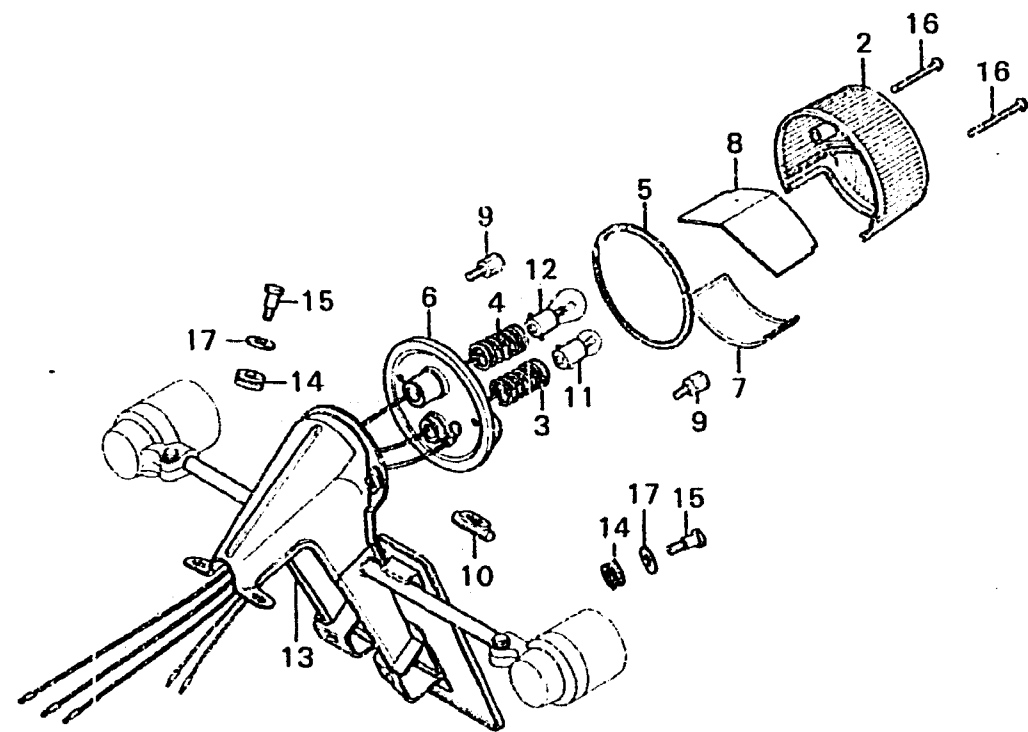

G 13

F-23-2

Taillight (G)

B390-39-2

Service item	F.R.T.	Ref. No.	Part No.	Description	Reqd. No. CB750K6	Serial No.	Area code
NUMBER PLATE BRACKET	0.5	2	33701-051-000	LENS, TAIL & STOP LIGHT	1		G
TAIL LIGHT SOCKET	0.2	3	33707-300-610	CORD COMP., TAILLIGHT	1		G
and those related parts		4	33708-300-610	CORD, STOP LIGHT	1		G
TAIL & STOP LAMP LENS/BULB	0.1	5	33709-051-000	PACKING, TAILLIGHT LENS	1		G
		6	33710-300-610	SOCKET COMP., TAILLIGHT	1		G
		7	33715-051-000	LENS, LICENSE	1		G
		8	33716-051-000	PLATE, INTERCEPTION	1		G
		9	33717-292-610	BOLT, TAILLIGHT	2		G
		10	33722-323-610	GROMMET, RR. WINKER CORD	1		G
		11	34904-634-611	BULB (12V5W)	1		G
				(LOCAL PROCUREMENT)			
		12	34905-392-611	BULB, WINKER (12V10W)	1		G
				(LOCAL PROCUREMENT)			
		13	84701-292-610B	BRACKET, NUMBER PLATE	1		G
		14	84705-292-000	RUBBER, NUMBER BRACKET CUSHION	4		G
		15	90162-292-000	BOLT, FR. FENDER SETTING	4		G
		16	93500-03045-08	SCREW, PAN, 3X45	2		G
		17	94101-08200	WASHER, PLAIN, 8MM	4		G