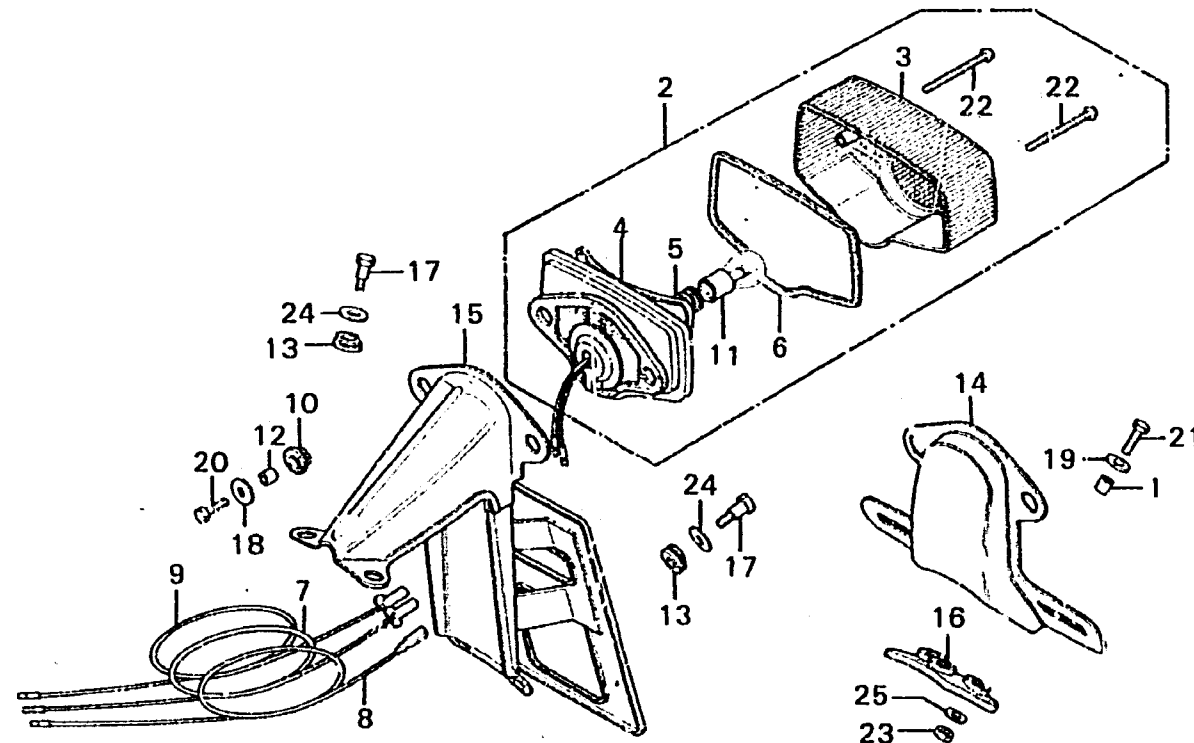

G 12

F-23-1

Taillight (E,ED,F)

B390-39-1

Service item	F.R.T.	Ref. No.	Part No.	Description	Reqd. No. CB750K6	Serial No.	Area code
		23	94001-06000	NUT, HEX., 6MM	3		ED,F
		24	94101-08200	WASHER, PLAIN, 8MM	4		E
		25	94111-06000	WASHER, SPRING, 6MM	3		ED,F