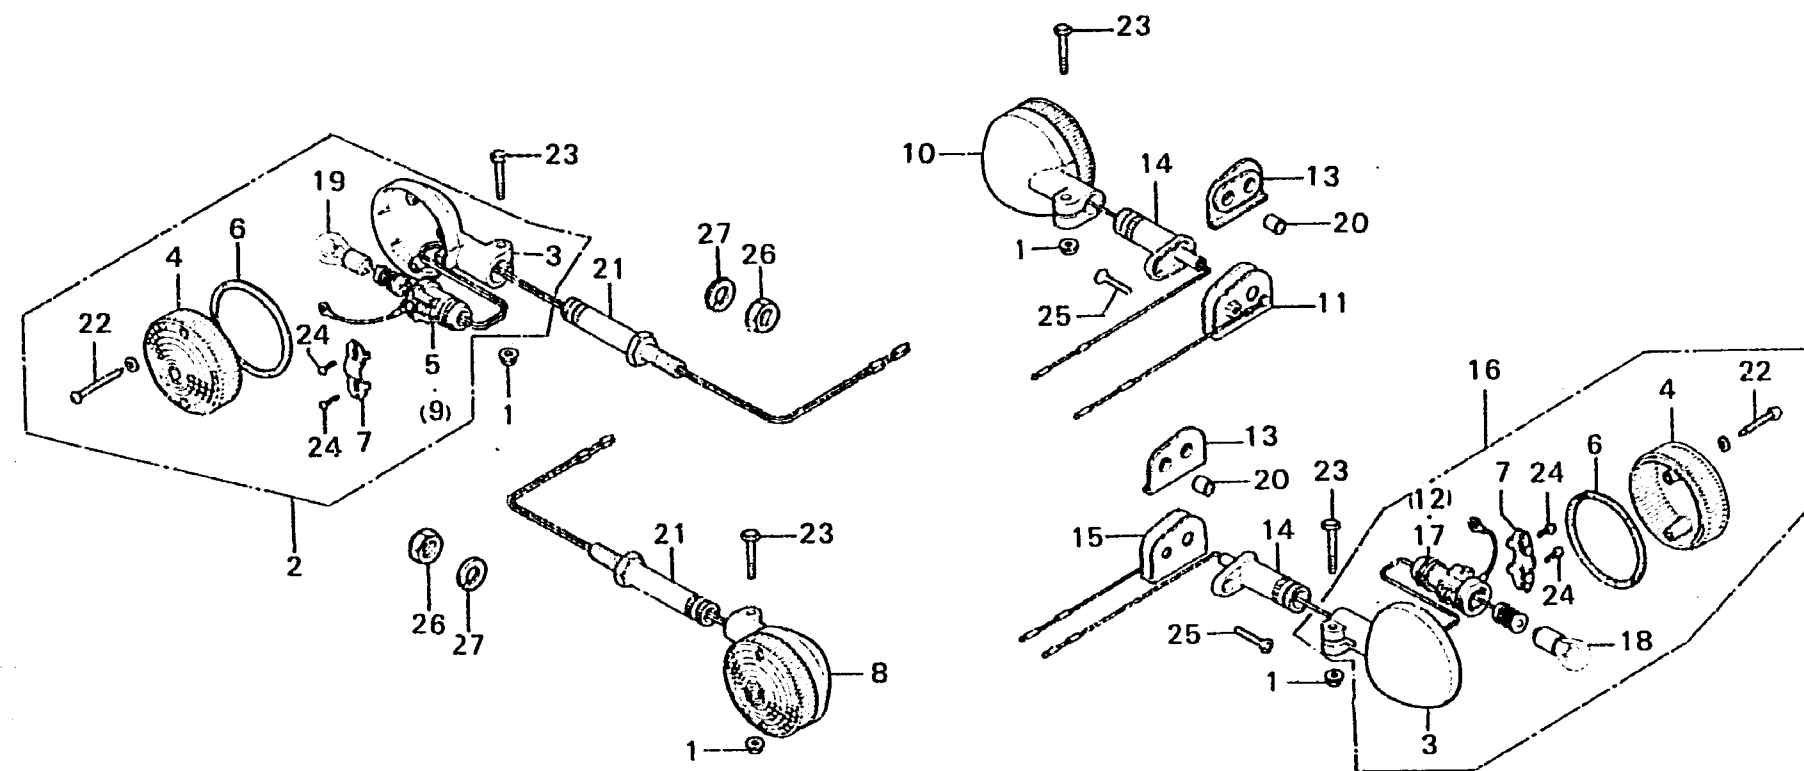

G 6

F-22

Winker (A,CM)

B341-25

Service item	F.R.T.	Ref. No.	Part No.	Description	Reqd. No. CB750K6	Serial No.	Area code
		25	93700-06025-02	SCREW, DVAL, 6X25	2		A,CM
		26	94002-12000	NUT, HEX., 12MM	2		A,CM
		27	94111-12000	WASHER, SPRING, 12MM	2		A,CK