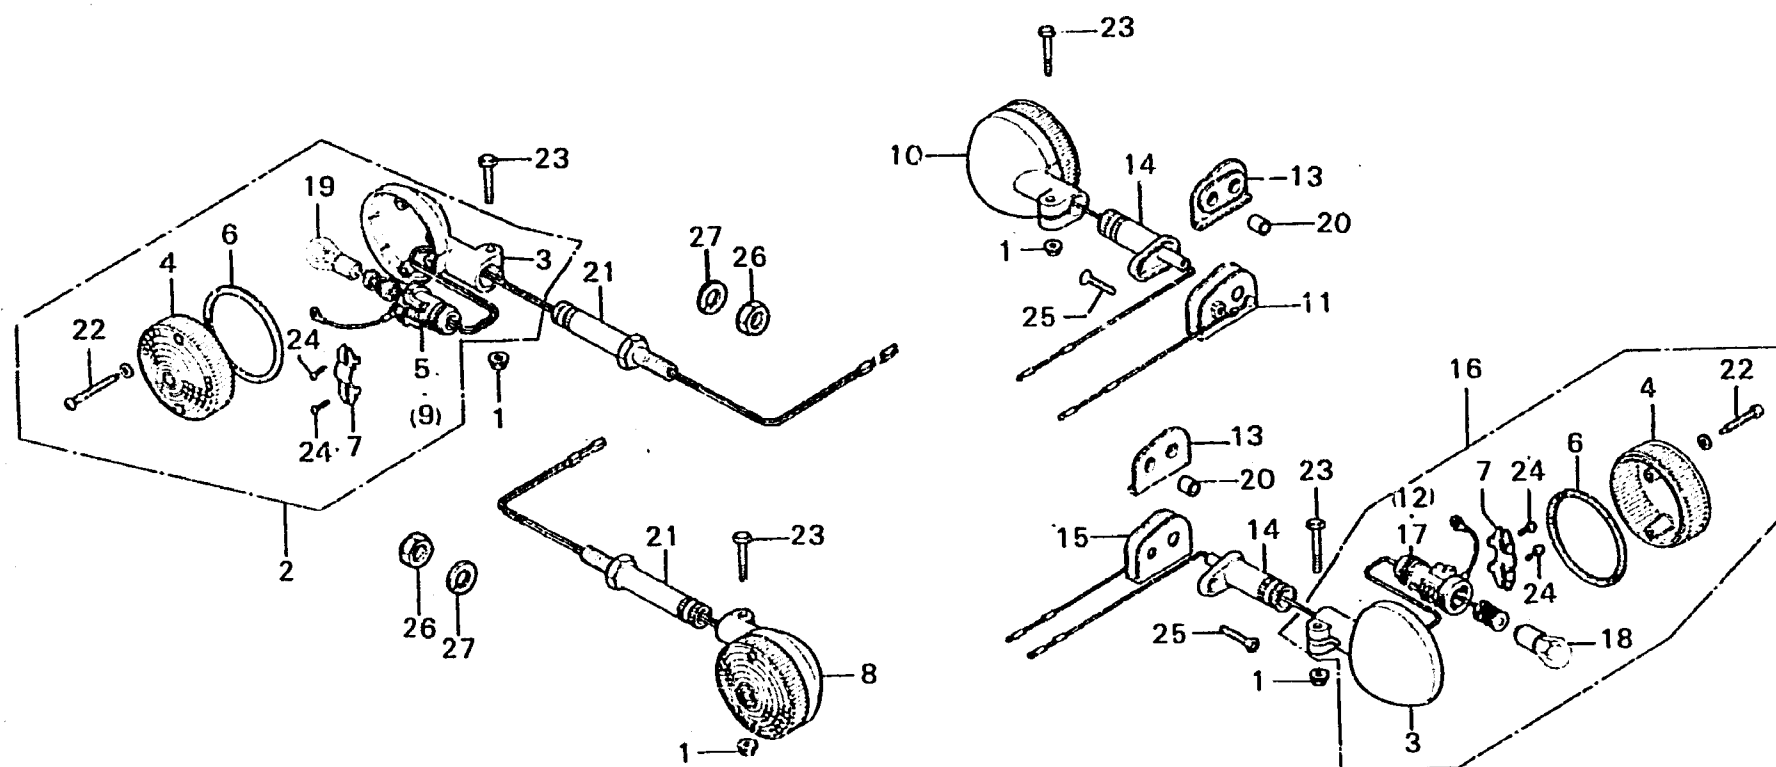

G 5

F-22

Winker (A,CM)

B341-25

Service item	F.R.T.	Ref. No.	Part No.	Description	Reqd. No. CB750K6	Serial No.	Area code
FRONT WINKER ASSY. and its related parts • REAR WINKER ASSY. and its related parts • Add 0.1	0.2	1	18362-720-000	NUT, FLANGE, 6MM	4	2569508	A,CM
			94050-06080	NUT, FLANGE, 6MM	4		A,CM
WINKER LENS/BULB	0.1	2	33400-377-671	WINKER ASSY., R. FR.	1		A,CM
			3	33401-377-671	BASE, R. FR. WINKER	4	
		4	33402-377-671	LENS, FR. WINKER	4		A,CM
		5	33405-377-671	SOCKET COMP., R. FR. WINKER	1		A,CM
		6	33406-377-671	PACKING, WINKER LENS	4		A,CM
		7	33407-377-671	HOLDER, FR. WINKER SOCKET	4		A,CM
		8	33450-377-671	WINKER ASSY., L. FR.	1		A,CM
		9	33455-377-671	SOCKET COMP., L. FR. WINKER	1		A,CM
		10	33600-374-671	WINKER ASSY., R. RR.	1		A,CM
		11	33604-374-670	STOPPER, R. RR. WINKER	1		A,CM
		12	33605-374-671	SOCKET COMP., R. RR. WINKER	1		A,CM
		13	33606-374-670	RUBBER, RR. WINKER MOUNT	2		A,CM
		14	33607-374-670	STAY, R. RR. WINKER	2		A,CM
		15	33609-374-670	STOPPER, L. RR. WINKER	1		A,CM
		16	33650-374-671	WINKER ASSY., L. RR.	1		A,CM
		17	33655-374-671	SOCKET COMP., L. RR. WINKER	1		A,CM
		18	34905-268-671	BULB, WINKER (12V23W)	2		A,CM
		19	34906-313-671	BULB, STOP & TAILLIGHT (12V23/8W)	2		A,CM
		20	80108-061-000	COLLAR A, RR. FENDER	2		A,CM
		21	90154-374-670	BOLT, FR. WINKER SETTING	2		A,CM
		22	90192-377-671	SCREW, PAN, 4X25	8		A,CM
		23	93000-06035-02	BOLT, HEX., 6X35	4		A,CM
		24	93500-03008-0H	SCREW, PAN, 3X8	8		A,CM