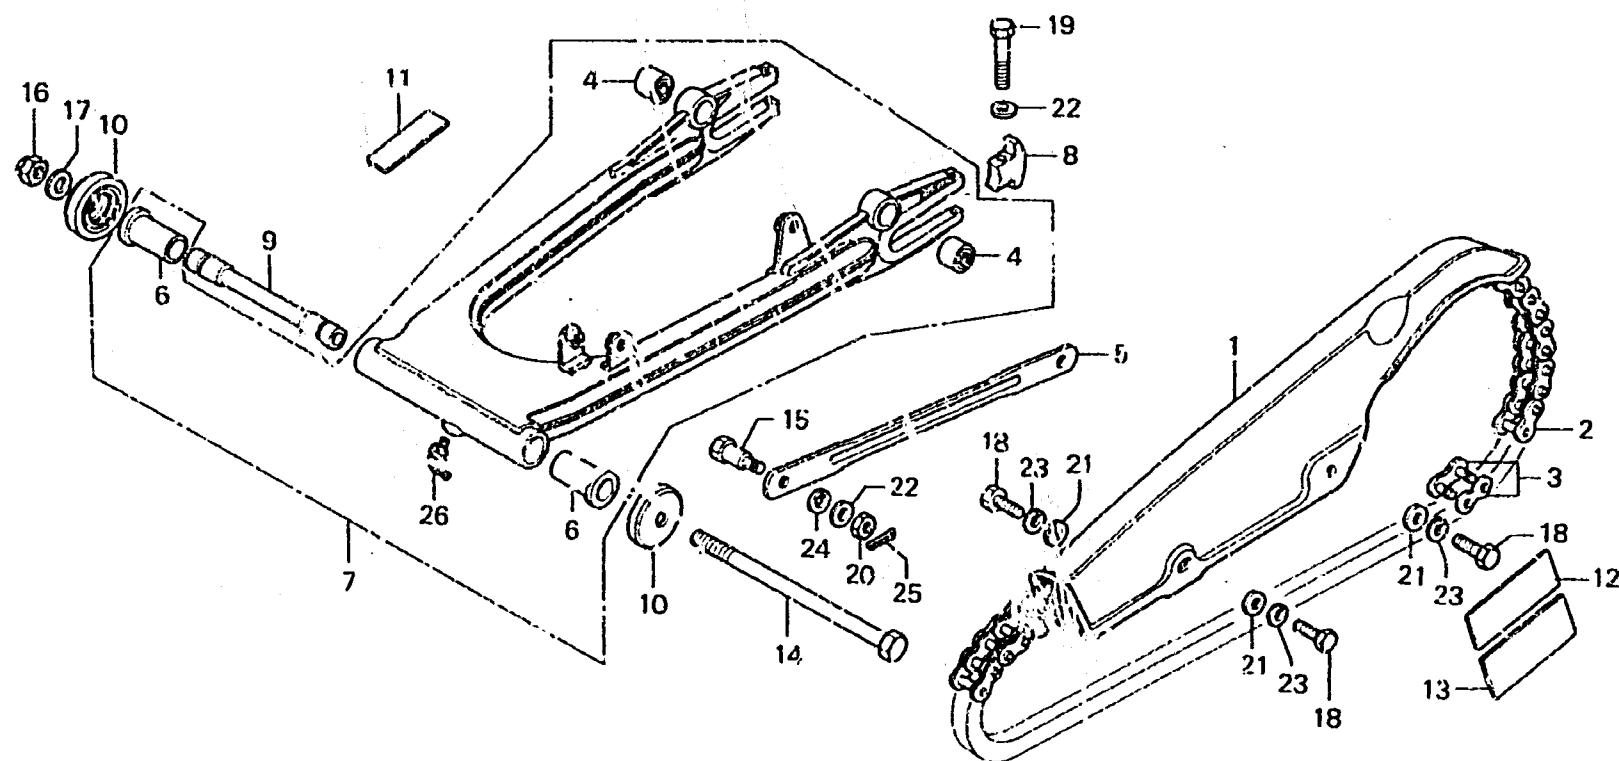

G 1

F-19

Rear fork - Drive chain

B341-23

Service item	F.R.T.	Ref. No.	Part No.	Description	Reqd. No. CB750K6	Serial No.	Area code
		23	94111-06000	WASHER, SPRING, 6MM	3		
		24	94111-10000	WASHER, SPRING, 10MM	1		
		25	94201-20180	PIN, SPLIT, 2.0X18	1		
		26	96201-80000	NIPPLE, GREASE, B.T6S	1		