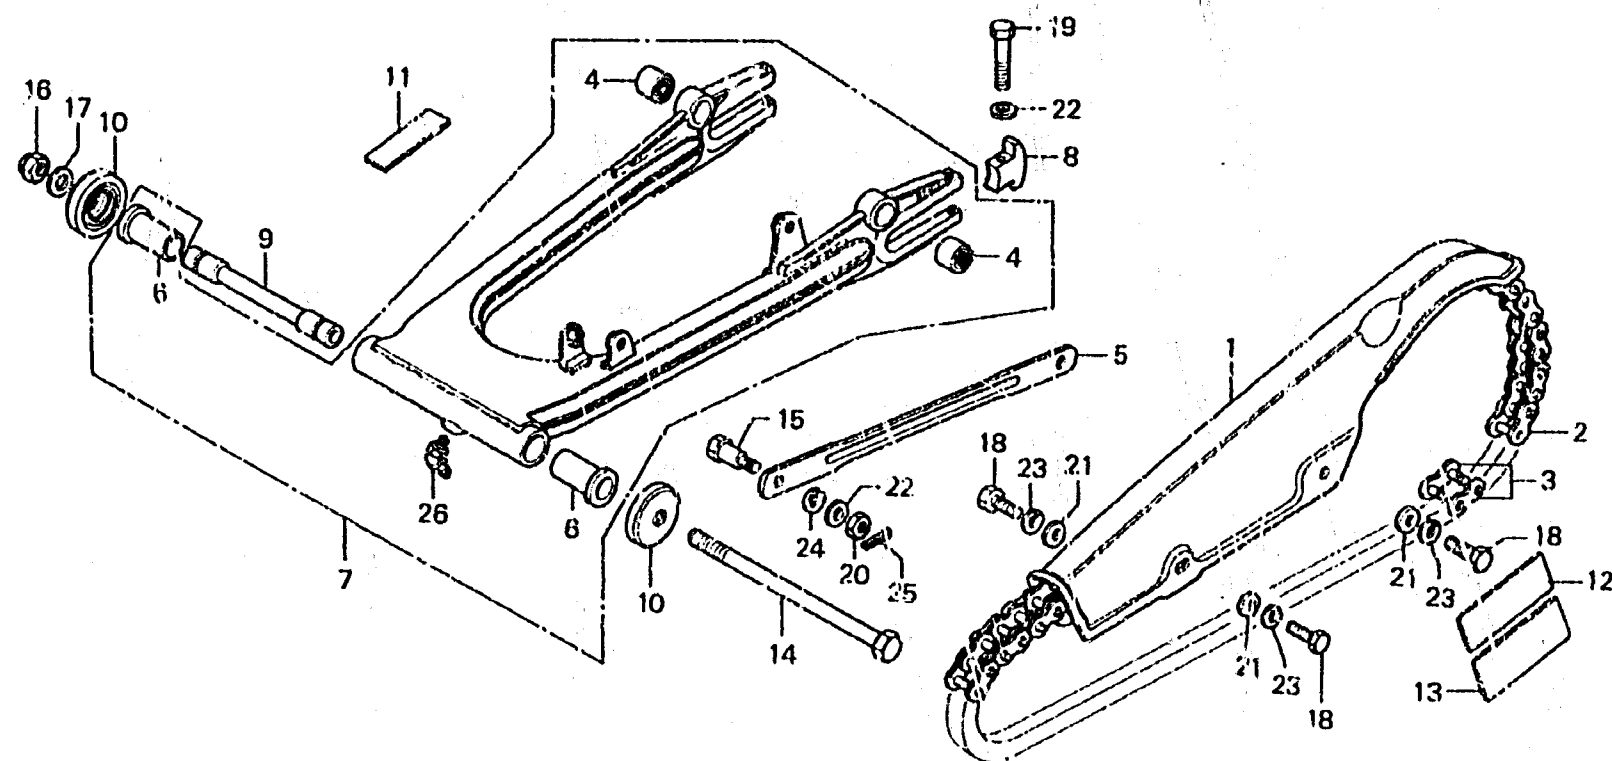

F 16

F-19

Rear fork • Drive chain

B311-23

Service item	F.R.T.	Ref. No.	Part No.	Description	Reqd. No. CB750K6	Serial No.	Area code
REAR CUSHION UNDER RUBBER BUSH	1.0	1	40510-341-010B	CASE, DRIVE CHAIN	1		
• REAR FORK PIVOT BUSH		2	40530-341-900	CHAIN, DRIVE	1		
• One or all		3	40531-392-305	JOINT, DRIVE CHAIN (RK50SS)	(1)		
REAR FORK ASSY. and its related parts	0.8	4	40548-268-000	BUSH, RR. CUSHION UNDER RUBBER	2		
REAR FORK CENTER COLLAR	0.6	5	43431-286-010	ARM, RR. BRAKE STOPPER	1		
DRIVE CHAIN and its related parts	0.3	6	52108-457-300	BUSH, RR. FORK PIVOT	2		
REAR BRAKE STOPPER ARM	0.2	7	52110-341-900ZA	FORK ASSY., RR. *NH-1*	1		
• DRIVE CHAIN CASE		8	52136-300-000	STOPPER, CHAIN ADJUSTER	2		
		9	52141-390-000	COLLAR, RR. FORK CENTER	1		
		10	52144-362-000	CAP, RR. FORK DUST SEAL	2		
		11	87504-020-670	MARK, MUFFLER CAUTION	1		A,CM
		12	87505-341-771	MARK, TIRE CAUTION	1	2566693	ED,F,G
			87505-341-772	87505-341-772	1		
			87505-341-910	MARK, TIRE CAUTION	1	2566694	A,CH
			87505-341-772	MARK, TIRE CAUTION	1		ED,F,G
					1		DK,DH,E,U
		13	87507-392-670	MARK, CHAIN CAUTION	1		
		14	90121-390-000	BOLT, RR. FORK PIVOT	1		
		15	90133-286-000	BOLT, RR. BRAKE STOPPER ARM	1		
		16	90356-268-000	NUT, SELF LOCK, 14MM	1		
		17	90526-268-000	WASHER, RR. FORK PIVOT BOLT	1		
		18	92000-06014	BOLT, HEX., 6X14	2		
		19	92000-08040-0A	BOLT, HEX., 8X40	2		
		20	94001-08000-0S	NUT, HEX., 8MM	1		
		21	94101-05000	WASHER, PLAIN, 6MM	3		
		22	94101-08000	WASHER, PLAIN, 8MM	3		

1978.02.20

F-19