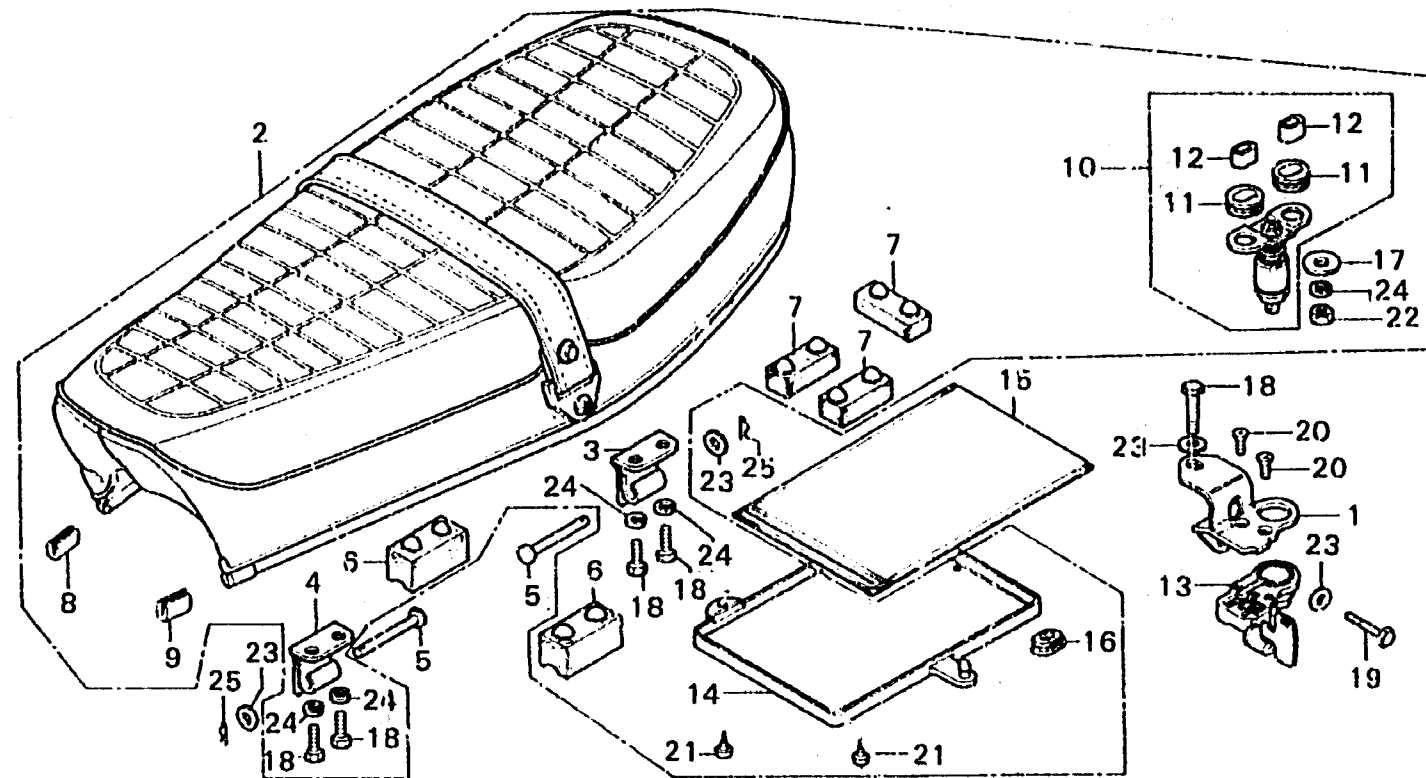

F 6

F-13

Seat

B341-16

Service item	F.R.T.	Ref. No.	Part No.	Description	Reqd. No. CB750K6	Serial No.	Area code
SEAT ASSY. and its related parts • SEAT LOCK ASSY.	0.1	1	50223-341-000	PLATE, SEAT LOCK SET	1		
		2	77200-341-701	SEAT ASSY.	1		
		3	77201-300-010	HINGE, SEAT	1		
		4	77201-341-000	HINGE A, SEAT	1		
		5	77203-300-000	BAR, SEAT HINGE	2		
		6	77204-292-000	RUBBER, SEAT SETTING	2		
		7	77205-292-000	RUBBER B, SEAT SETTING	3		
		8	77211-323-300	GARNISH, R. SEAT MOLE	1		
		9	77212-323-300	GARNISH, L. SEAT MOLE	1		
		10	77220-340-011	BAR ASSY., SEAT LOCK	1		
		11	77228-340-001	RUBBER, SEAT LOCK BAR CUSHION	2		
		12	77229-340-001	COLLAR, SEAT LOCK BAR	2		
		13	77230-347-003	LOCK ASSY., SEAT (TOYO)	1		2576394 DK, DM, E, ED, F, G, U A, CM
			77230-107-711	LOCK ASSY., SEAT (HONDA LOCK)	1	2576395	DK, DM, E, ED, F, G, U
		14	77250-342-300	LID, SEAT UNDER	1		
		15	77251-342-000	BAG, SERVICE BOOK	1		
		16	83551-300-000	GROMMET, AIR CLEANER CASE	1		
		17	90514-700-000	WASHER, TANK COLLAR LOCKING	2		
		18	92000-06012	BOLT, HEX., 6X12	5		
		19	92000-06016	BOLT, HEX., 6X16	1		
		20	93600-06016-0T	SCREW, FLAT, 6X16	2		
		21	93903-25080	SCREW, TAPPING, 5X8	2		
		22	94001-06000	NUT, HEX., 6MM	2		
		23	94101-06000	WASHER, PLAIN, 6MM	4		
		24	94111-06000	WASHER, SPRING, 6MM	6		
25	94251-06000	PIN, LOCK, 6MM	2				