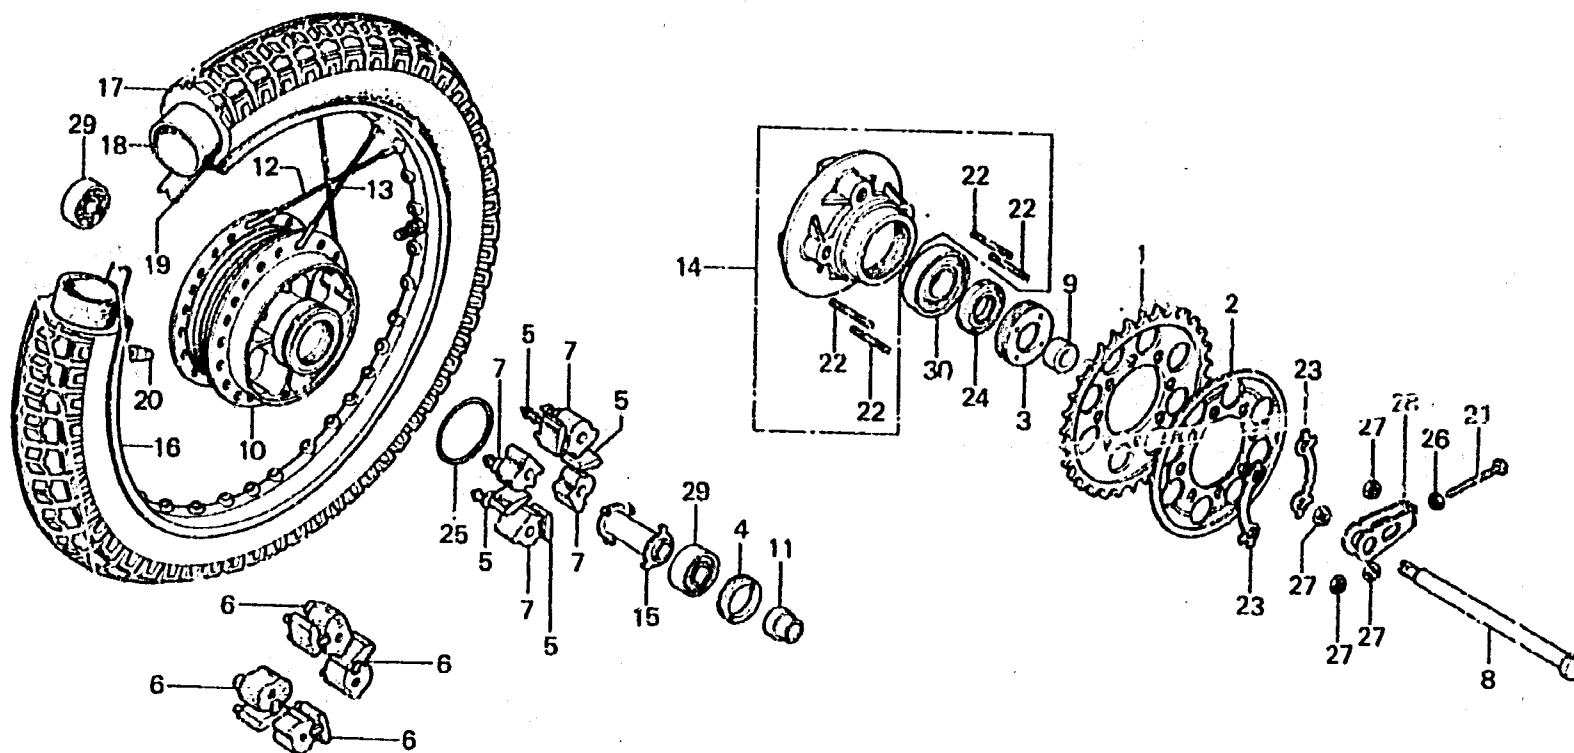

**F 4**

**F-11**

**Rear wheel**

B341-13

Service item	F.R.T.	Ref. No.	Part No.	Description	Reqd. No. CB750K6	Serial No.	Area code
			42712-300-004	TUBE, TIRE (3.75/4.00-18) (DUNLOP)	1		
		19	42713-300-003	FLAP, RR. TUBE (2.15X18 BS)	1		
			42713-300-004	FLAP, TIRE (2.15-18. DUNLOP)	1		
		20	44606-283-000	BALANCER (20G)	N		
			44607-283-000	BALANCER (15G)	N		
			44608-283-000	BALANCER (10G)	N		
			44609-283-000	BALANCER (5G)	N		
		21	90119-300-000	BOLT, CHAIN ADJUSTING	1		
		22	90128-341-000	BOLT, STUD, 12X54	4		
		23	90523-300-000	WASHER, TONGUED, 12MM	2		
		24	90753-283-000	OIL SEAL, 34X55X9	1		
		25	91258-300-013	O-RING, 68X2.6	1		
		26	94002-08000-05	NUT, HEX., 8MM	1		
		27	94030-12000	NUT, HEX., 12MM	4		
		28	95014-19000	ADJUSTER K, CHAIN	1		
		29	96120-63040	BEARING, RADIAL BALL, 6304Z	2		
		30	96120-63050	BEARING, RADIAL BALL, 6305Z	1		

1978.02.20

F-11

**G 4**