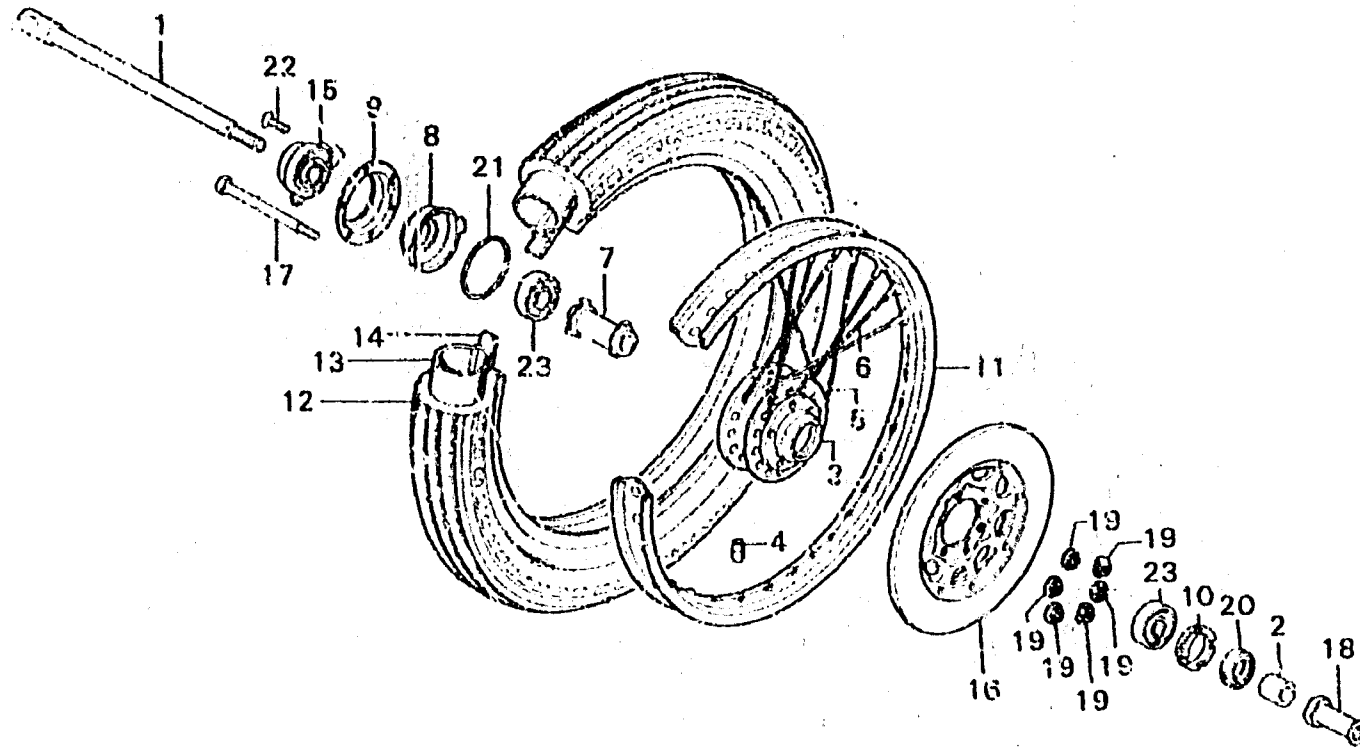

F 1

F-9

Front wheel - Disk

B341-11

Service item	F.R.T.	Ref. No.	Part No.	Description	Reqd. No. CB750K6	Serial No.	Area code
		16	45120-392-000	DISK COMP., FR. BRAKE	1		
		17	90122-300-020	BOLT, 8X102	6		
		18	90305-300-000	NUT, FR. AXLE	1		
		19	90305-357-000	NUT, HEX., 8MM	6		
		20	91252-300-003	DUST SEAL, 22X36X8	1		
		21	91302-300-000	O-RING, 58X2	1		
		22	93700-05016-0A	SCREW, OVAL, 5X16	1		
		23	96140-63020-10	BEARING, RADIAL BALL, 6302U	2		

1978.02.20

F-9