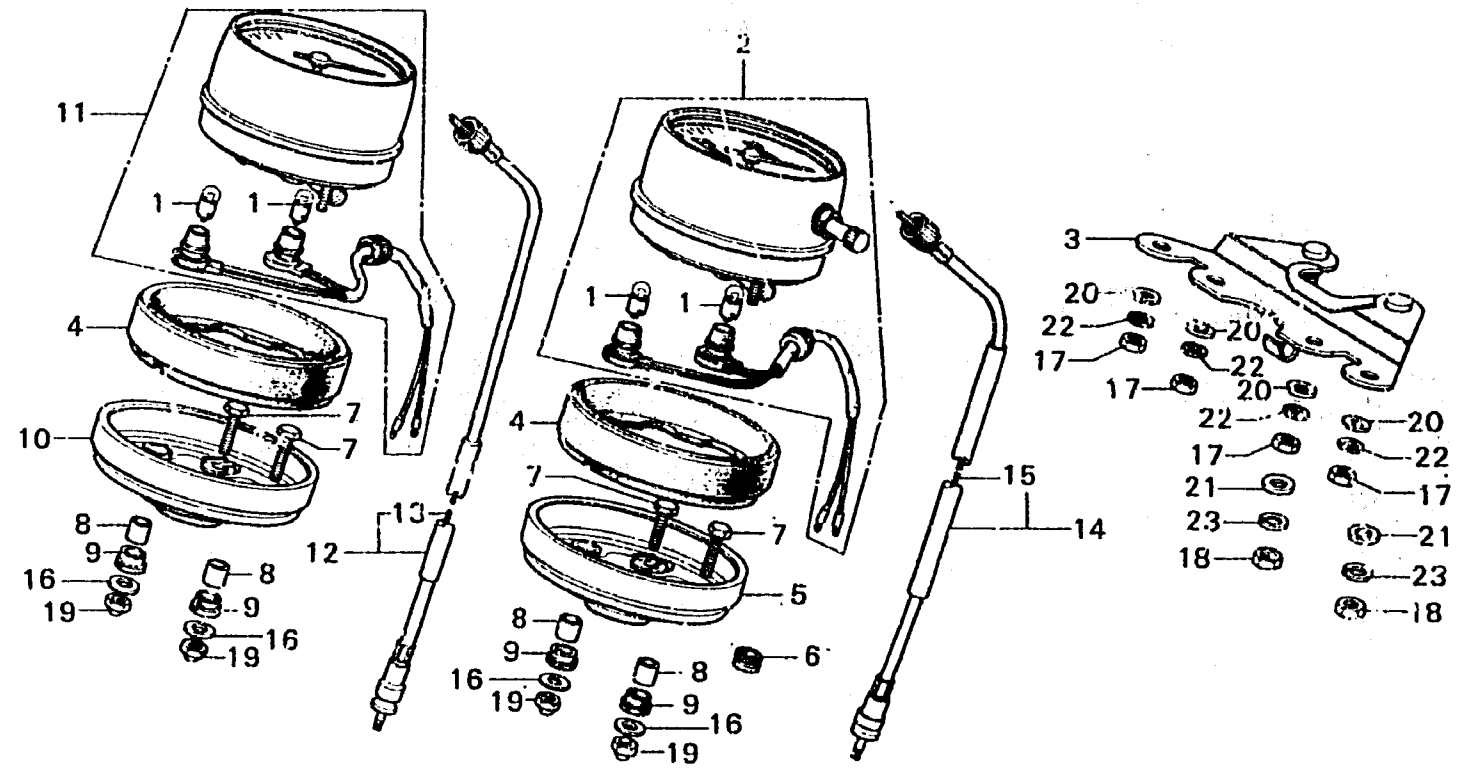

E 4

F-2

Speedometer • Tachometer

E341-4

Service item	F.R.T.	Ref. No.	Part No.	Description	Reqd. No. CB750K6	Serial No.	Area code
		18	94001-08070-0S	NUT, HEX., 8MM	2		
		19	94021-06020	NUT, CAP, 6MM	4		
		20	94101-06700	WASHER, PLAIN, 6MM	4		
		21	94101-08700	WASHER, PLAIN, 8MM	2		
		22	94111-06700	WASHER, SPRING, 6MM	4		
		23	94111-08700	WASHER, SPRING, 8MM	2		

1978.02.20

F-2

43

44

F 4