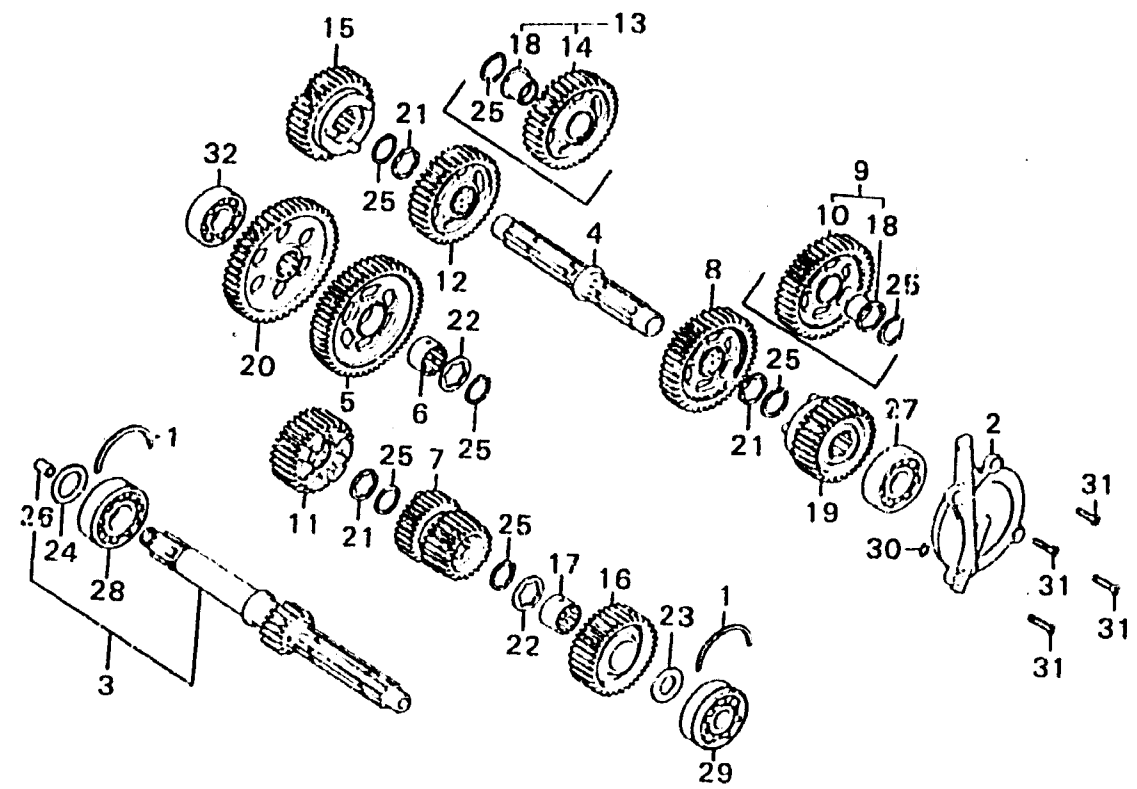

D 10

E-17

Transmission

B405-13A

Service item	F.R.T.	Ref. No.	Part No.	Description	Reqd. No. CB750K6	Serial No.	Area code
		29	91000-235-000	BEARING, BALL, HC 6305	1		
		30	91301-283-005	O-RING, 5X2.4	1		
		31	93600-06020	SCREW, FLAT, 6X20	4		
		32	96100-62040	BEARING, RADIAL BALL, 6204	1		

1978.02.20

E-17