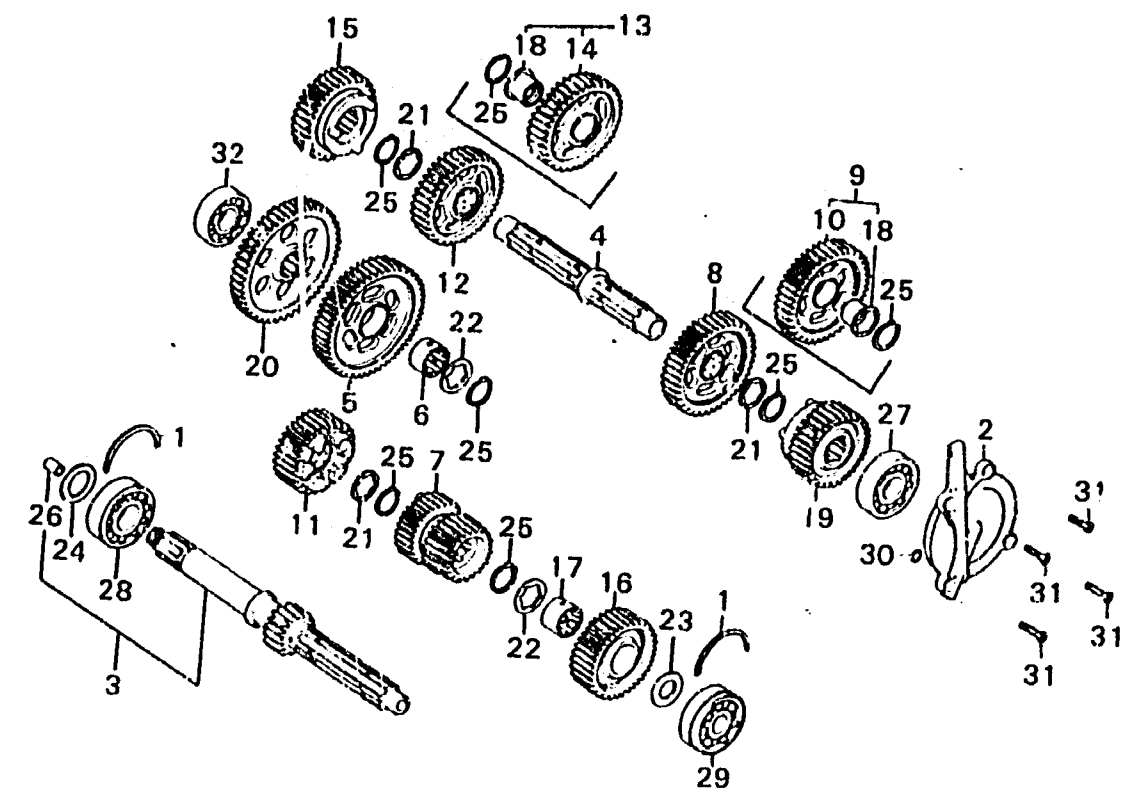

E-17

Transmission

6405-13A

Service item	F.R.T.	Ref. No.	Part No.	Description	Reqd. No. CB750K6	Serial No.	Area code		
TRANSMISSION MAINSHAFT and its related parts • TRANSMISSION COUNTER SHAFT and its related parts • One motorcycle #6.1	±5.8	1	13495-300-000	RING A, BALL BEARING SET	2				
		2	23150-300-010	HOLDER COMP., COUNTERSHAFT BEARING	1				
		COUNTERSHAFT BEARING HOLDER	0.7	3	23210-300-000	MAINSHAFT COMP., TRANSMISSION (18T)	1	2432032	A,CH
					23210-392-000	MAINSHAFT COMP., TRANSMISSION (18T)	1	2432033	A,CH
				4	23220-300-010	COUNTERSHAFT, TRANSMISSION	1	2432032	DK,DM,E,ED,F,G,U
				23220-371-000	COUNTERSHAFT, TRANSMISSION	1	2432033		A,CH
				5	23421-300-050	GEAR, COUNTERSHAFT LOW (45T)	1		DK,DM,E,ED,F,G,U
				6	23425-392-000	BUSH, SPLINE, 29MM	1		
				7	23421-300-010	GEAR, MAINSHAFT SECND THRD (24T, 27T)	1	2432032	A,CH
					23431-392-000	GEAR, MAINSHAFT SECND THRD (24T 27T)	1	2432033	A,CH
				8	23440-300-010	GEAR, COUNTERSHAFT SECND (41T)	1	2432032	DK,DM,E,ED,F,G,U
					23440-392-000	GEAR COMP., COUNTERSHAFT 2344C-410-305 SECND (41T)	1		2432033
		9	23440-410-305	GEAR SET, COUNTERSHAFT SECND	1	2476101	DK,DM,E,ED,F,G,U		
		10	23441-410-000	GEAR, COUNTERSHAFT SECND (41T)	1	2476102	DK,DM,E,ED,F,G,U		
		11	23450-300-010	GEAR, MAINSHAFT FOURTH (31T)	1				
		12	23460-300-010	GEAR, COUNTERSHAFT THRD (36T)	1	2432032	A,CH		

1978.02.20 E-17