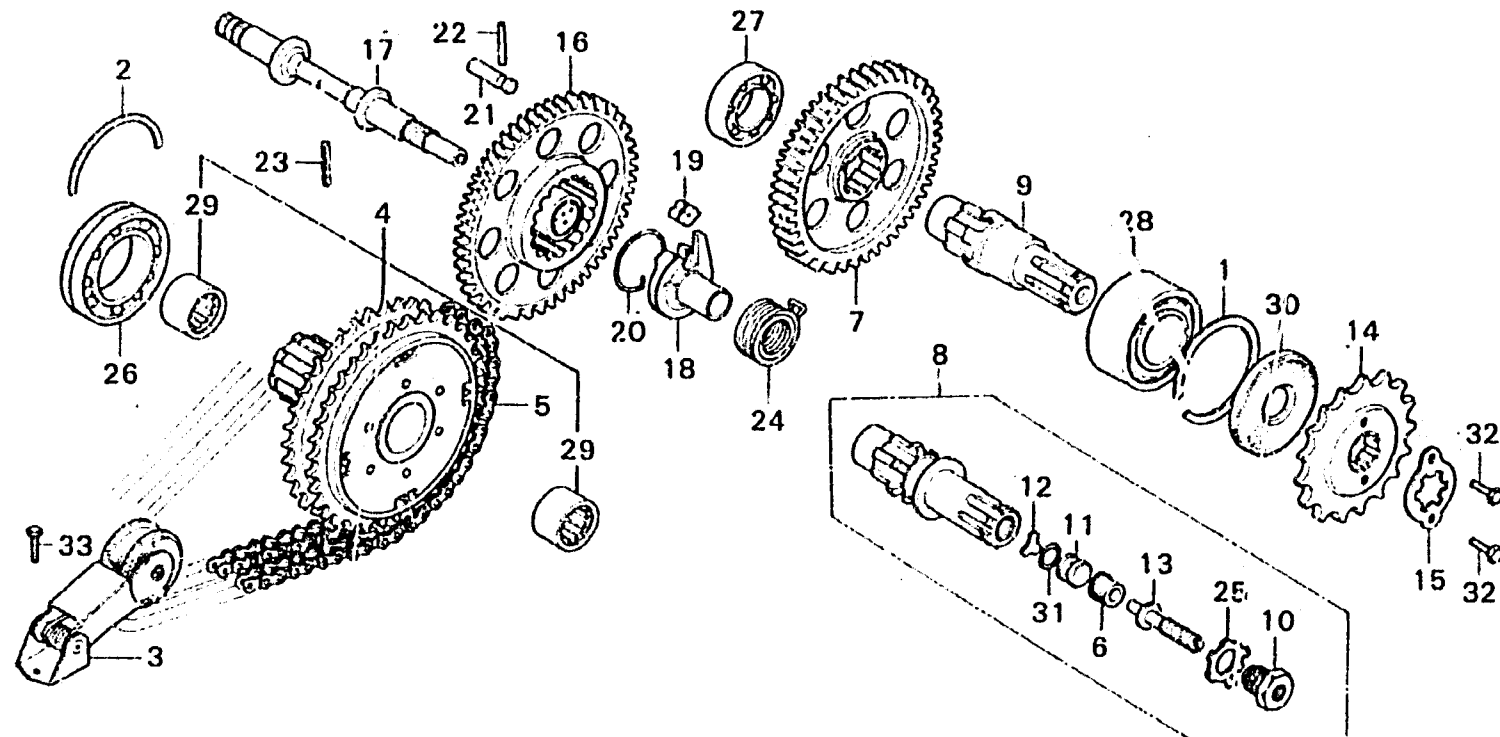

**D 7**

**E-16**

Primary chain •  
Kick starter • Final shaft

B392-15A

Service item	F.R.T.	Ref. No.	Part No.	Description	Reqd. No. CB750K6	Serial No.	Area code
		25	90433-300-010	WASHER, LOCK, 14MM	1		DK, DM, E, ED, F, G, U
		26	91004-300-000	BEARING, SPECIAL BALL, 6008	1		
		27	91006-300-008	BEARING, SPECIAL BALL, 6205	1		
		28	91078-300-008	BEARING, BALL, 5206	1		
		29	91010-300-008	BEARING, NEEDLE, 25X32X20	2		
		30	91205-300-005	OIL SEAL, 25X62X7	1		
		31	91313-300-003	O-RING, 6.4X3.0	1		DK, DM, E, ED, F, G, U
		32	92000-06012	BOLT, HEX., 6X12	2		
		33	92000-06016	BOLT, HEX., 6X16	1		