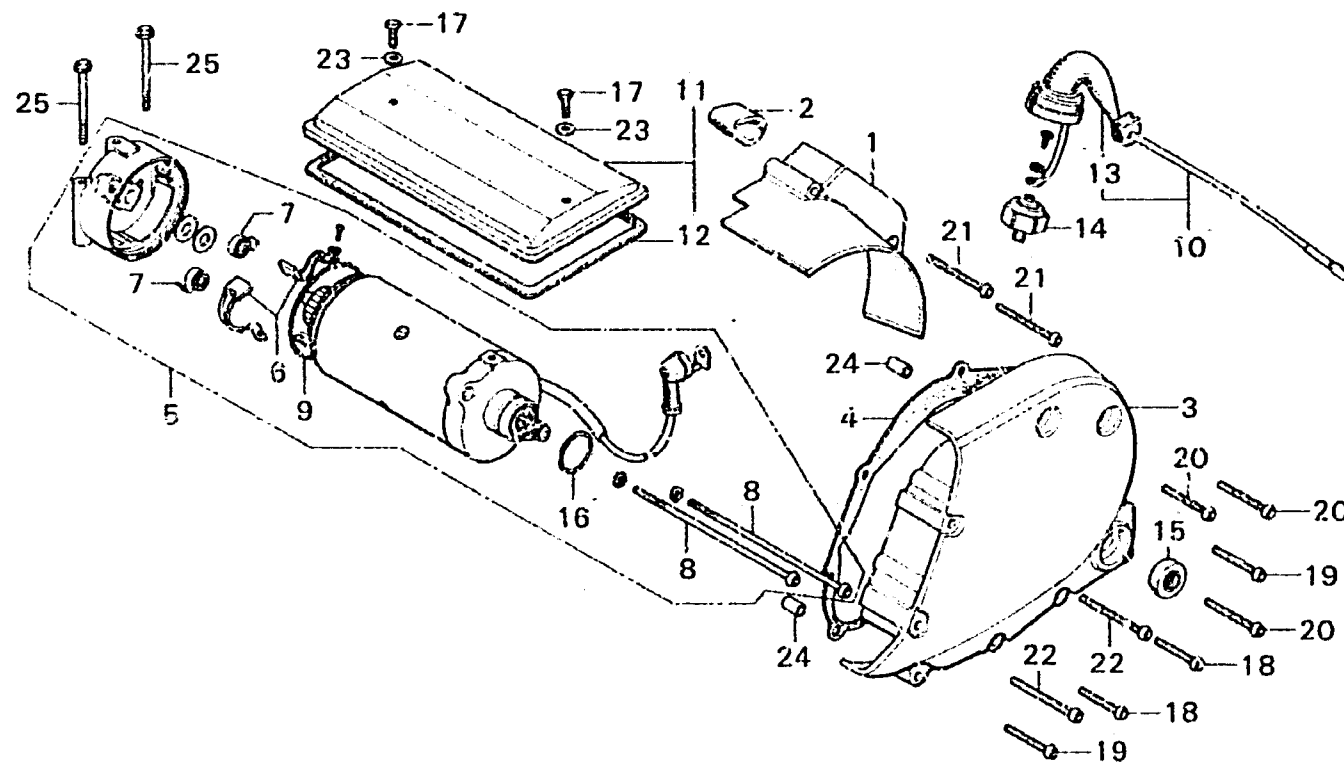

**C 15**

**E-11**

**Starting motor •  
Mission cover**

B392-10

Service item	F.R.T.	Ref. No.	Part No.	Description	Reqd. No. CB750K6	Serial No.	Area code
		21	93500-06050	SCREW, PAN, 6X50	2		
		22	93500-06056	SCREW, PAN, 6X50	2		
		23	94101-06200	WASHER, PLAIN, 6MM	2		
		24	94301-08140	PIN A, DOWEL, 8X14	2		
		25	95700-06056-00	BOLT, FLANGE, 6X56	2		