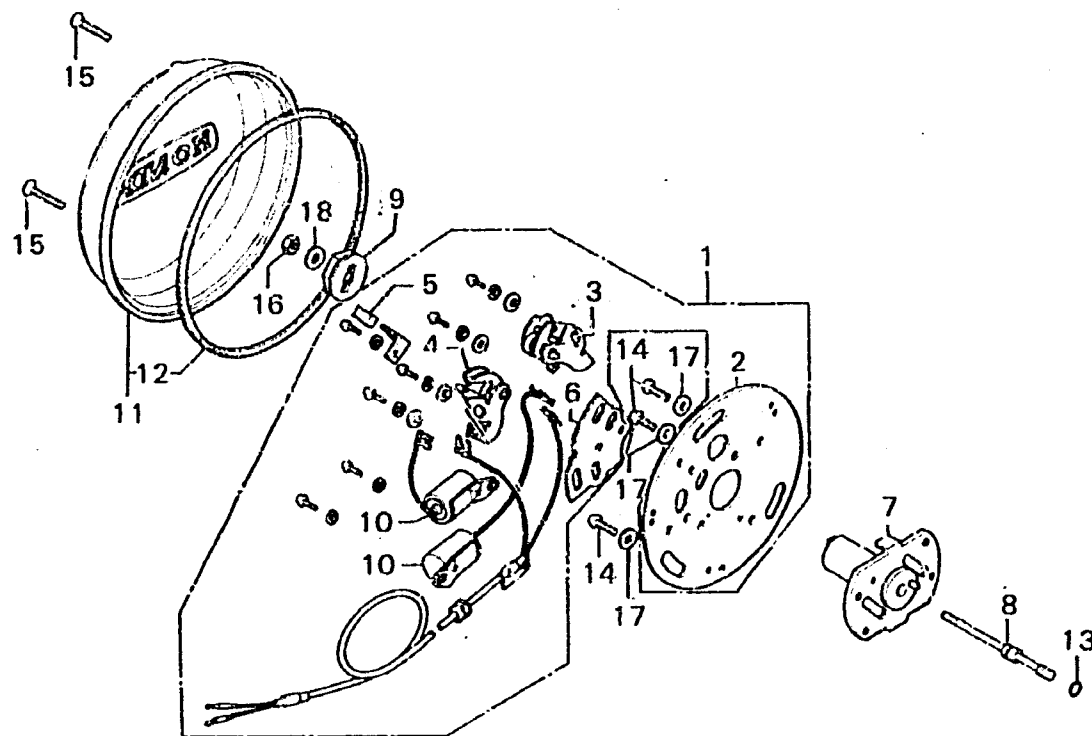

C 9

E-7

Contact breaker

8392-6

Service item	F.R.T.	Ref. No.	Part No.	Description	Reqd. No. CB750K6	Serial No.	Area code
		16	94002-06000	NUT, HEX., 6MM	1		
		17	94101-05000	WASHER, PLAIN, 5MM	3		
		18	94101-06000	WASHER, PLAIN, 6MM	1		

1978-02.20

E-7

D 9