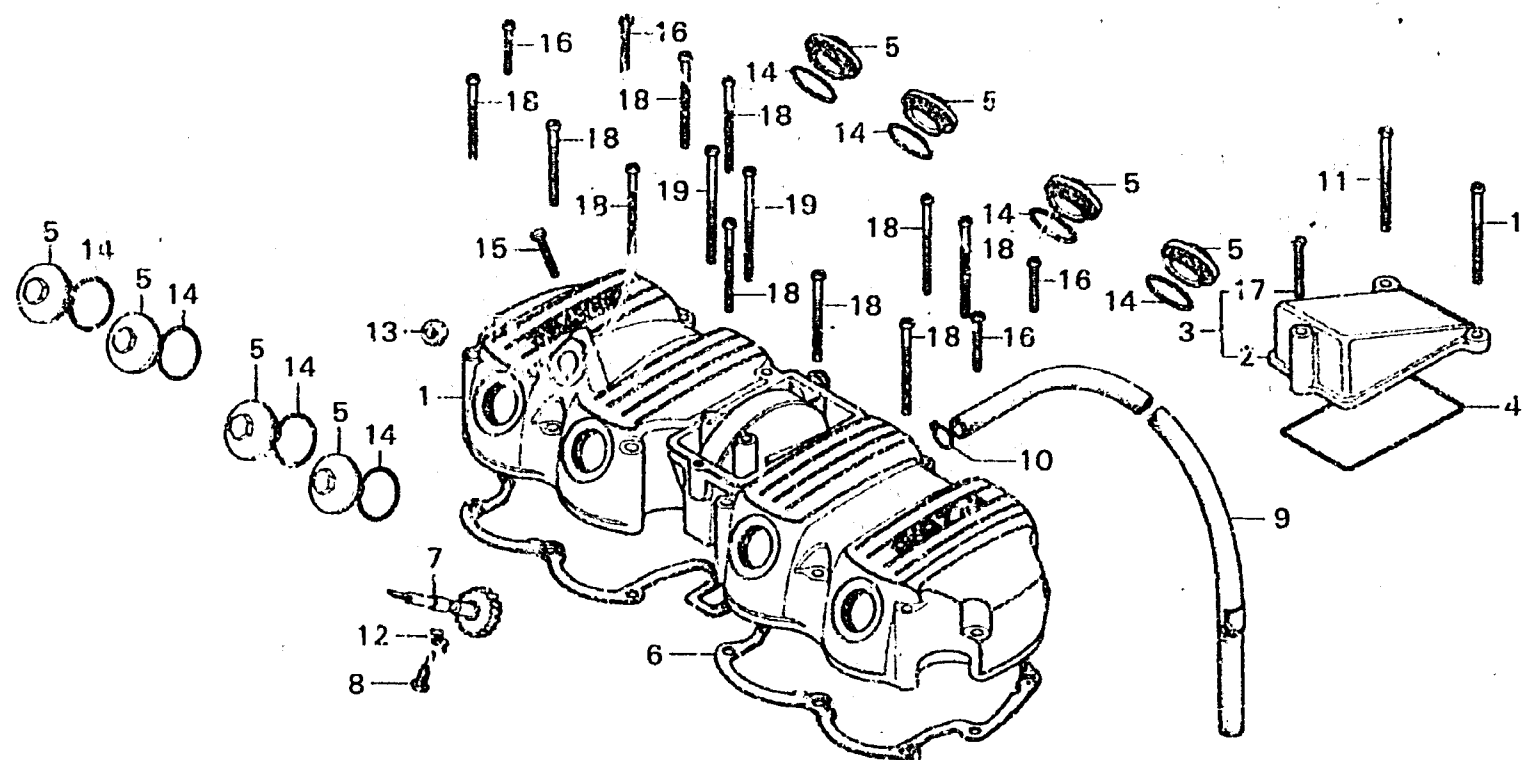

C 1

E-1

Cylinder head cover

B392-1

Service item	F.R.T.	Ref. No.	Part No.	Description	Reqd. No. CB750K6	Serial No.	Area code
CYLINDER HEAD COVER	*3.3	1	12310-300-030	COVER, CYLINDER HEAD	1		
TACHOMETER GEAR and its related parts	*3.2	2	12321-300-030	COVER, HEAD BREATHER	1	2559970	
CYLINDER HEAD COVER GASKET	*3.1		12321-300-040	COVER, HEAD BREATHER	1	2559971	
HEAD BREATHER COVER	*3.0	3	12321-300-305	COVER, HEAD BREATHER	1	2559970	
BREATHER TUBE	0.1	4	12324-300-020	GASKET, BREATHER COVER	2		
		5	12361-300-000	CAP, TAPPET ADJUSTING HOLE	8		
		6	12391-300-040	GASKET, CYLINDER HEAD COVER	1		
		7	12431-300-010	GEAR, TACHOMETER	1		
		8	12435-300-003	BOLT, TACHOMETER GEAR STOPPER	1		
		9	15763-341-000	TUBE C, BREATHER	1		
		10	15772-292-010	CLIP, BREATHER TUBE	1		
		11	90018-300-000	SCREW, PAN, 6X75	2		
		12	90439-300-000	WASHER, LOCK	1		
		13	91211-286-003	OIL SEAL, 4.8X14.5X4	1		
		14	93302-001-020	O-RING, 30.8MM	3		
		15	93500-05025-0A	SCREW, PAN, 5X25	1		
		16	93500-06040	SCREW, PAN, 6X40	4		
		17	93500-06050	SCREW, PAN, 6X50	1	2559970	
			93500-06020	SCREW, PAN, 6X20	1	2559971	
		18	93500-06063	SCREW, PAN, 6X63	10		
		19	93500-06080	SCREW, PAN, 6X80	2		

1978.02.20

E-1

D 1