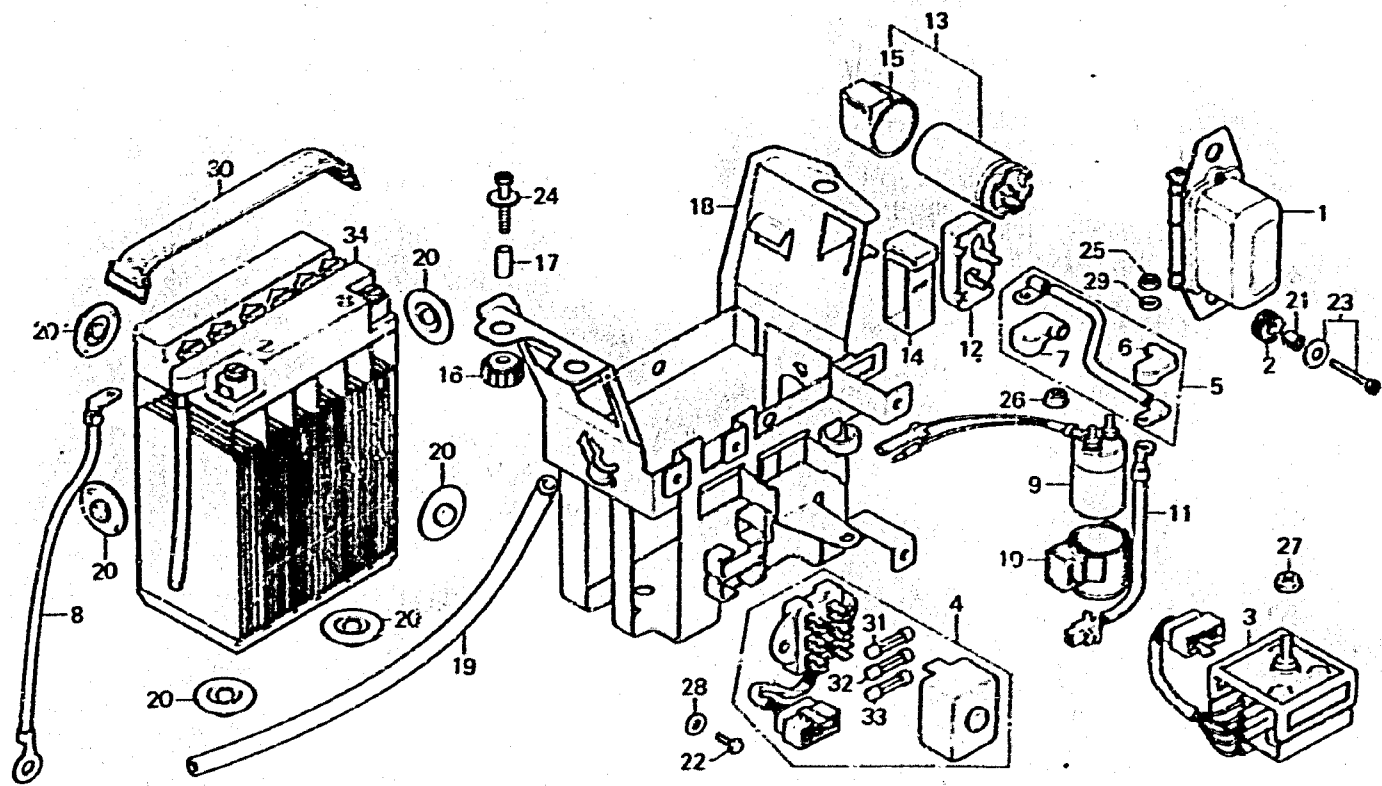

N 12

F-26

Battery • Regulator

8405-78

Service item	F.R.T.	Ref. No.	Part No.	Description	Reqd. No.		Serial No.	Area code
					CB750	F2 F3		
		24	93484-06025-07	BOLT-WASHER, 6X25	3	3		
		25	94002-06080	NUT, HEX., 6MM	1	1		
		26	94050-06000	NUT, FLANGE, 6MM	1	1		
		27	94050-08000	NUT, FLANGE, 8MM	1	1		
		28	94101-05000	WASHER, PLAIN, 5MM	2	2		
		29	94111-06600	WASHER, SPRING, 6MM	1	1		
		30	95012-17000	BAND F, BATTERY	1	1		
		31	98200-10500	FUSE A (5A)	2	2		
		32	98200-10700	FUSE A (7A)	2	2		
		33	98200-11500	FUSE A (15A)	2	2		
		34	98202-23250	BATTERY, 12N14-3A	1	1		CM, JK, DM, E, ED, F, J, U
			98203-23250	BATTERY, 12N14-3A	1	1		A