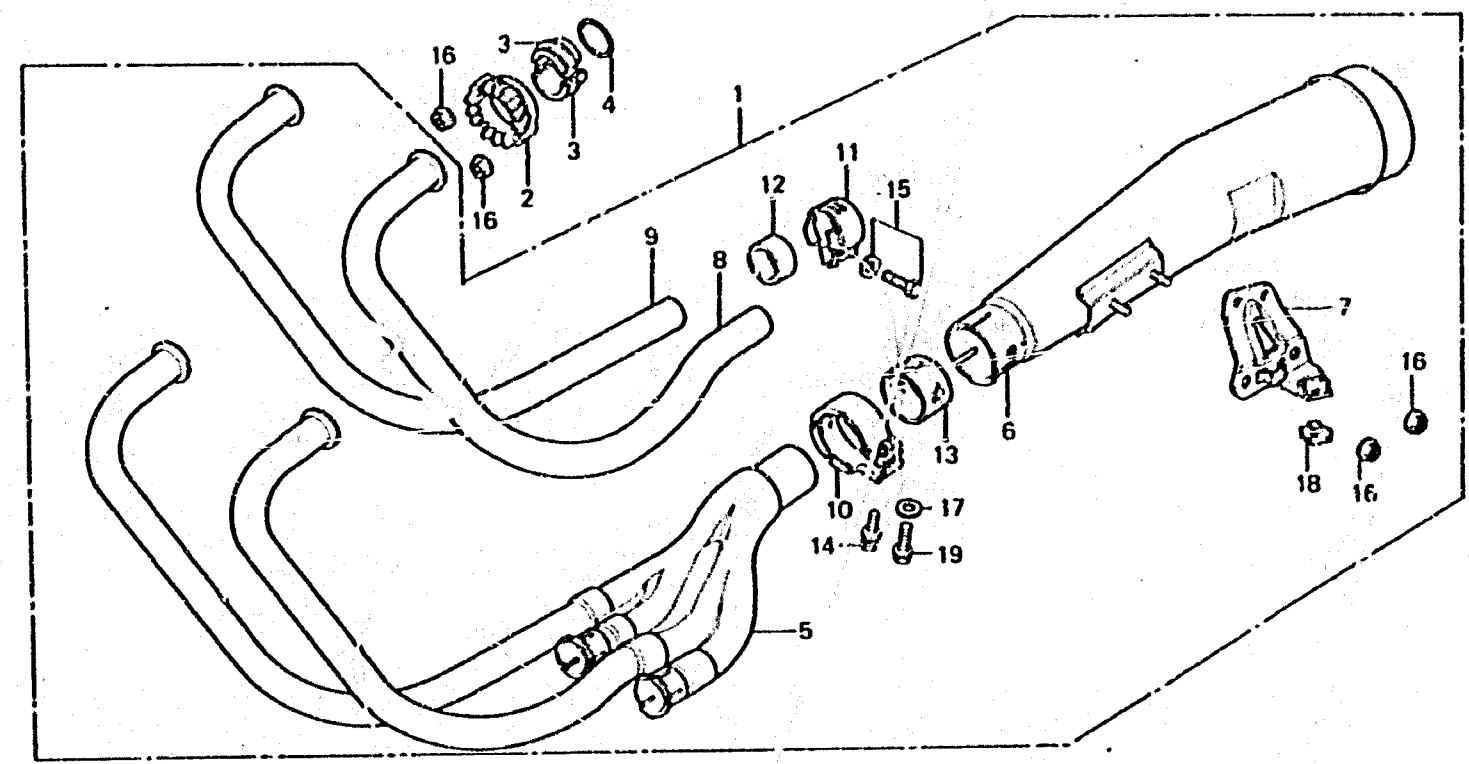

M 11

F-17

Exhaust muffler

B410-23A

Service item	F.R.T.	Ref. No.	Part No.	Description	Reqd. No. CB750 F2 F3	Serial No.	Area code	
		10	18311-410-000	BAND, MUFFLER	1 1			
		11	18372-410-000	BAND, EX. PIPE	2 2	1108157	DK, DM, E, ED, F, G, U A, CH	
			18372-410-010	BAND, EX. PIPE	2 2	2212370	DK, DM, E, ED, F, G, U	
		12	18391-310-000	PACKING, MUFFLER	2 2	1108158 2212371	1006816	DK, DM, E, ED, F, G, U A, CH
			18391-410-000	PACKING, MUFFLER	2 2	1006817 2208241	2208240	DK, DM, E, ED, F, G, U
		13	18391-390-000	PACKING, MUFFLER	1 1			
		14	90105-390-000	BOLT, MUFFLER SET	1 1			
		15	93481-08025-08	BOLT-WASHER, 8X25	2 2			
		16	94050-08080	NUT, FLANGE, 8MM	10 10			
		17	94102-08000	WASHER, PLAIN, 8MM	1 1	1005877	DK, DM, E, ED, F, G, U	
						2208311		
		18	95011-61000	RUBBER A, STAND STOPPER	1 1			
		19	95800-08025-00	BOLT, FLANGE, 3/8X25	1 1	1005877	DK, DM, E, ED, F, G, U	
						2208311		