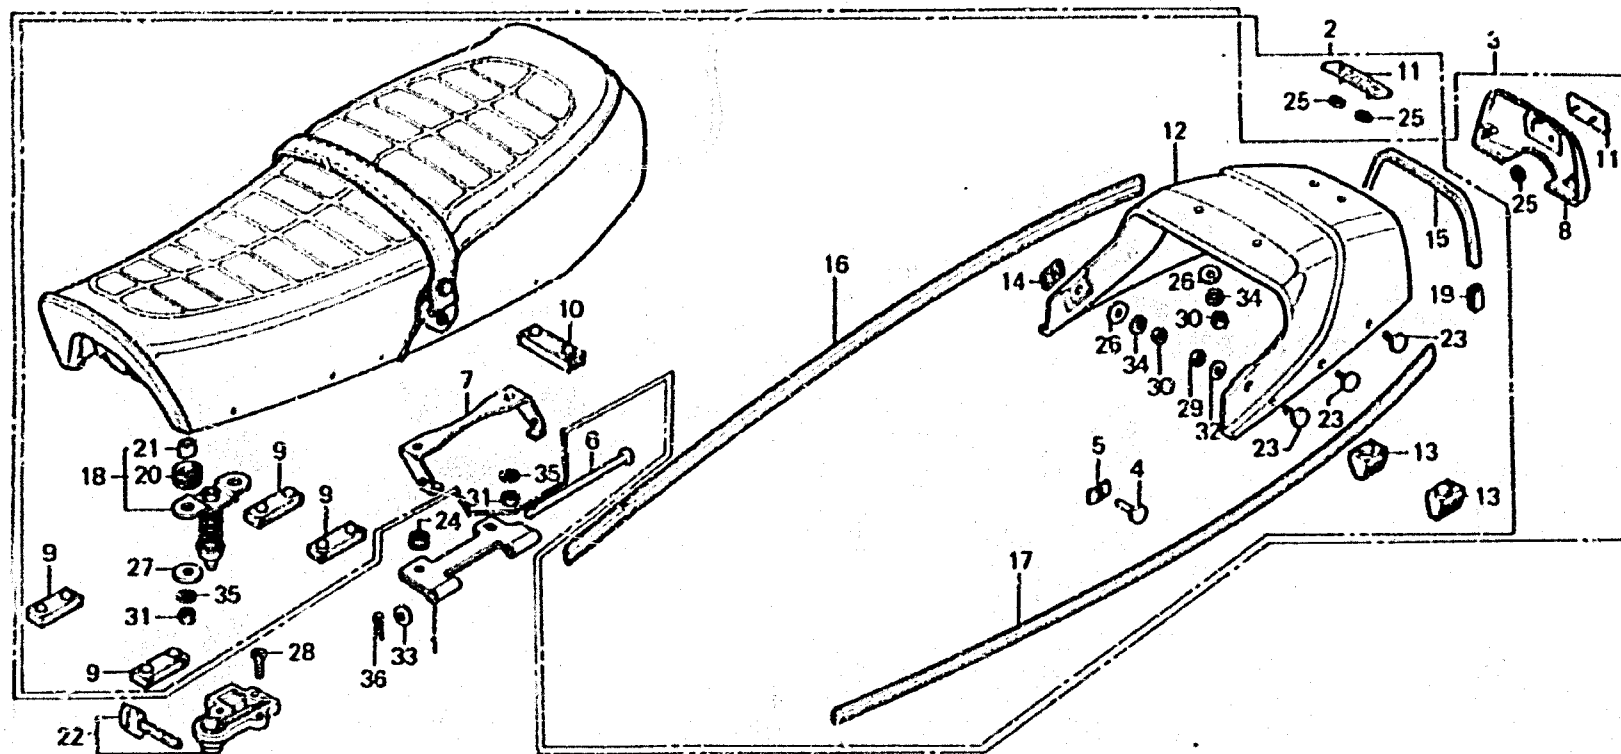

M 6

F-15

Seat

B410-21B

Service item	F.R.T.	Ref. No.	Part No.	Description	Reqd. No. CB750 F2 F3	Serial No.	Area code
			77216-392-0102G	MOLE, R. RR. SEAT *PB-7C*	1		
			77216-392-0102H	MOLE, R. RR. SEAT *NH-1*	1	1	
		17	77217-392-0102F	MOLE, L. RR. SEAT *R-8C-5*	1	1	
			77217-392-0102J	MOLE, L. RR. SEAT *PB-7C*	1		
			77217-392-0102H	MOLE, L. RR. SEAT *NH-1*	1	1	
		18	77220-340-011	BAR ASSY., SEAT LOCK	1	1	
		19	77226-392-300	GARNISH, R. SEAT	2	2	
		20	77228-340-001	RUBBER, SEAT LOCK BAR CUSHION	2	2	
		21	77229-340-001	COLLAR, SEAT LOCK BAR	2	2	
		22	77230-399-007	LOCK ASSY., SEAT (HONDA LOCK)	1	1	
		23	90012-392-000	BOLT, HEX., 4X9	6	6	
		24	90145-634-670	NUT, COMBINATION BRACKET	2	2	
		25	90313-512-000	NUT, PUSH, 3MM	2	2	
					5		A, CH, DK, DP, U E, ED, F, J
		26	90483-034-000	WASHER, STOPPER	4	4	
		27	90514-700-000	WASHER, TANK COLLAR LOCKING	2	2	
		28	93600-06016-07	SCREW, FLAT, 6X16	2	2	
		29	94001-04000-05	NUT, HEX., 4MM	6	6	
		30	94001-05000-05	NUT, HEX., 5MM	4	4	
		31	94001-06000	NUT, HEX., 6MM	4	4	
		32	94101-04000	WASHER, PLAIN, 4MM	6	6	
		33	94101-06000	WASHER, PLAIN, 6MM	1	1	
		34	94111-05000	WASHER, SPRING, 5MM	4	4	
		35	94111-06000	WASHER, SPRING, 6MM	4	4	
		36	94251-06000	PIN, LOCK, 6MM	1	1	