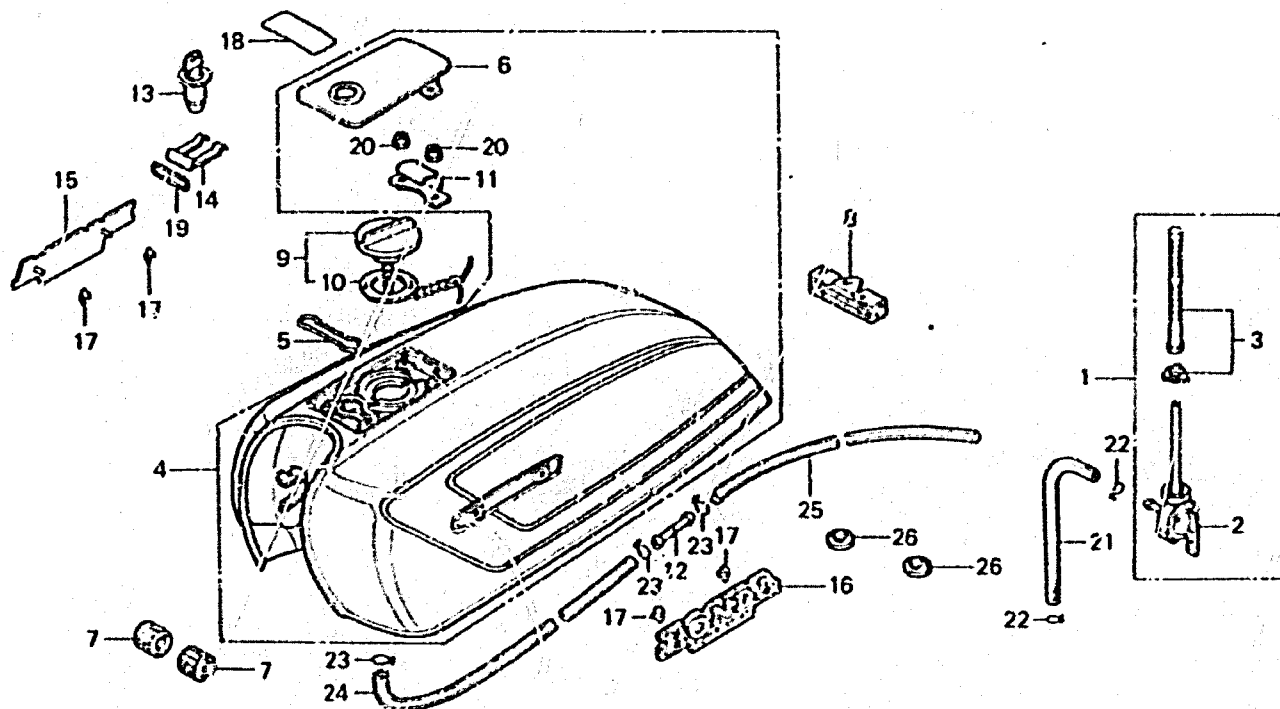

M 2

F-13

Fuel tank • Cock

B410-19

Service item	F.R.T.	Ref. No.	Part No.	Description	Reqd. No.		Serial No.	Area code
					CB750	F2 F3		
		11	17735-390-000	SPRING, FUEL FILLER LID	1	1		
		12	17738-393-000	JOINT, DRAIN TUBE CONNECTING	1	1		
		13	37220-390-007	LOCK, FILLER LID (HONDA LOCK)	1	1		
		14	37221-390-000	SPRING, LOCK SET	1	1		
		15	87121-410-000	EMBLEM, R. FUEL TANK	1	1		
		16	87122-410-000	EMBLEM, L. FUEL TANK	1	1		
		17	87311-516-000	NUT, EMBLEM CLAMP	4	4		
		18	87560-375-680A	MARK, DRIVE CAUTION	1	1		
		19	91354-702-000	O-RING, 23MM	1	1		
		20	94050-06080	NUT, FLANGE, 6MM	2	2		
		21	95001-55160-40	TUBE, FUEL, 5/3X160	1	1		
		22	95002-02100	CLIP B10, TUBE	2	2		
		23	95002-02130	CLIP B12.5, TUBE	3	3		
		24	95003-27055-31	TUBE, VINYL, 9X13X550	1	1		
		25	95003-27067-31	TUBE, VINYL, 9X13X670	1	1		
		26	95011-63000	RUBBER C, STAND STOPPER	2	2		