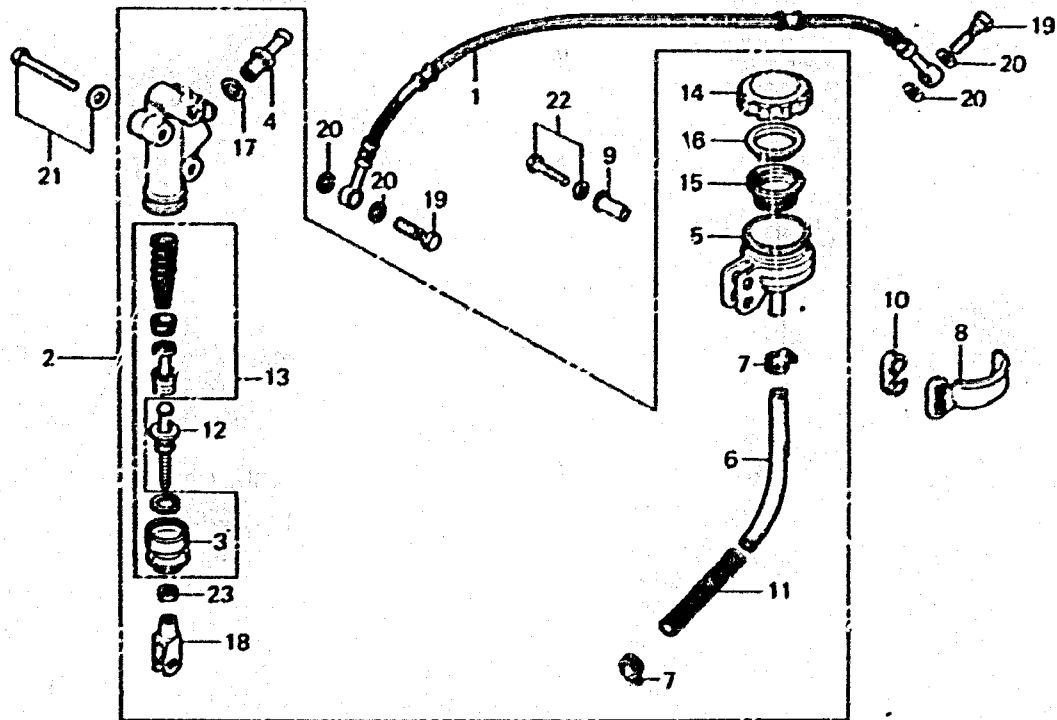

L 12

F-10

Rear master cylinder

E410-16

Service item	F.R.T.	Ref. No.	Part No.	Description	Reqd. No.		Serial No.	Area code
					CB750	F2 F3		
		15	45520-300-000	DIAPHRAGM	1	1		
		16	45521-300-010	PLATE, DIAPHRAGM	1	1		
		17	46402-642-910	GASKET	1	1		
		18	46504-371-000	JOINT, BRAKE ROD	1	1		
		19	90145-300-000	BOLT, OIL	2	2		
		20	90545-300-000	WASHER, OIL BOLT	4	4		
		21	93481-08045-00	BOLT-WASHER, 8X45	2	2		
		22	93482-06025-00	BOLT-WASHER, 6X25	2	2		
		23	94001-08000-05	NUT, HEX., 8MM	1	1		