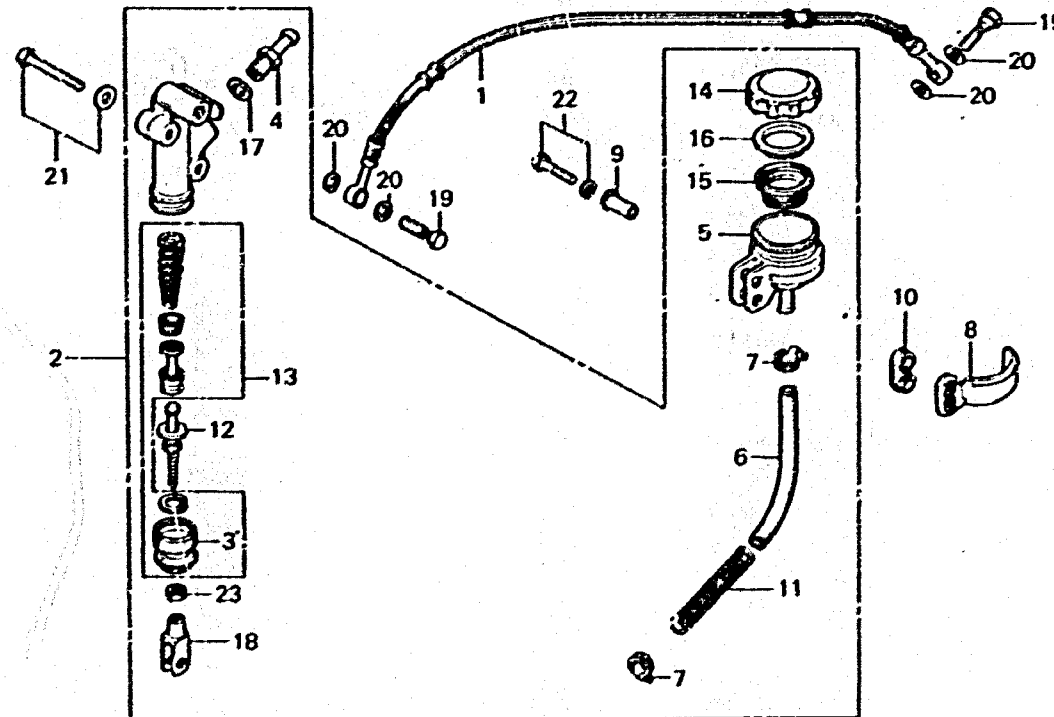

L 11

F-10

Rear master cylinder

E410-16

Service item	F.R.T.	Ref. No.	Part No.	Description	Reqd. No. CB750 F2 F3	Serial No.	Area code
REAR MASTER CYLINDER SET	0.6	1	43310-410-003	HOSE, RR. BRAKE (NICHIRIN)	1 1		
REAR MASTER CYLINDER ASSY.	0.5	2	43500-410-621	CYLINDER ASSY., RR. MASTER	1	1011640	DK, DM, E, ED, F, ;
REAR BRAKE HOSE	0.4		43500-410-651	CYLINDER ASSY., RR. MASTER	1	1011640	U
MASTER CYLINDER OIL CUP	0.3		43500-410-671	CYLINDER ASSY., RR. MASTER	1	2213679	A, CH
• MASTER CYLINDER OIL HOSE			43500-410-622	CYLINDER ASSY., RR. MASTER	1	1011641	DK, DM, E, ED, F, ;
MASTER CYLINDER OIL CUP COVER	0.1		43500-410-652	CYLINDER ASSY., RR. MASTER	1	1011641	U
			43500-410-672	CYLINDER ASSY., RR. MASTER	1	2213680	
		3	43504-371-003	BOOT, MASTER CYLINDER	1	1011640	DK, DM, E, ED, F, ;, U
					1		A, CH
			43504-371-013	BOOT, MASTER CYLINDER	1	1011641	DK, DM, E, ED, F, ;, U
					1	2252910	
					1	2252911	
		4	43505-410-003	CONNECTOR, MASTER CYLINDER	1 1		
		5	43511-410-003	CUP, MASTER CYLINDER OIL	1 1		
		6	43512-410-003	HOSE, MASTER CYLINDER OIL	1 1		
		7	43513-410-003	CLIP, MASTER CYLINDER OIL CUP	2 2		
		8	43514-410-000	COVER, MASTER CYLINDER OIL CUP	1 1		
		9	43515-410-000	COLLAR, MASTER CYLINDER OIL CUP	2 2		
		10	43516-410-000	RUBBER, MASTER CYLINDER MOUNT	1 1		
		11	43525-410-000	GUARD, MASTER CYLINDER OIL HOSE	1 1		
		12	43530-392-003	ROD COMP., PUSH (NISSHIN)	1 1		
		13	43530-410-305	CYLINDER SET, RR. MASTER	1 1		
		14	45513-341-671	CAP, OIL CUP	1		DK, DM, E, ED, F, ;
			45513-341-771	CAP, OIL CUP	1 1		A, CH
			45513-371-651	CAP, OIL CUP	1		U