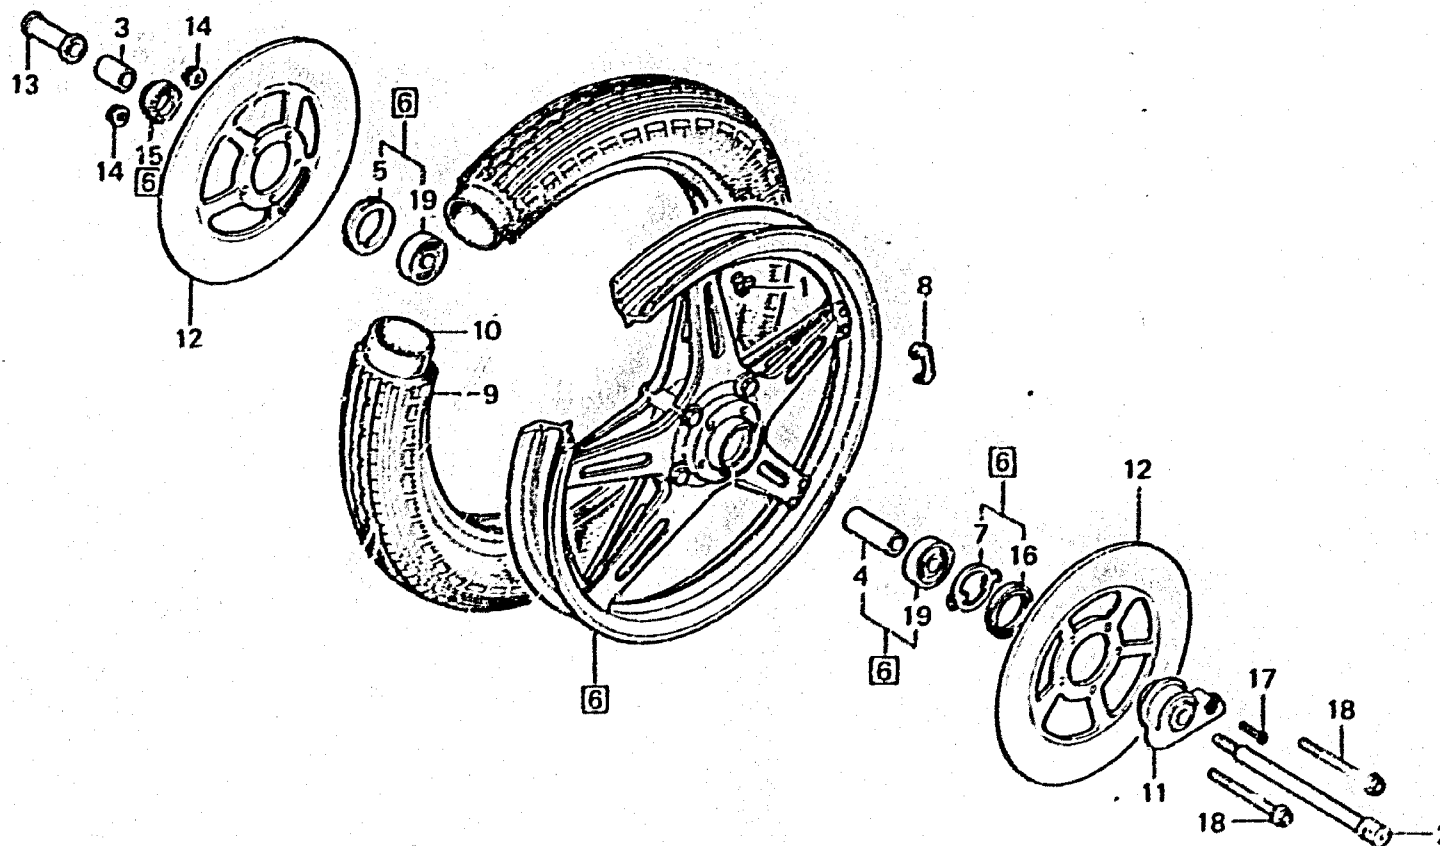

L 10

F-9

Front wheel • Disk

B410-15

Service item	F.R.T.	Ref. No.	Part No.	Description	Reqd. No.		Serial No.	Area code
					CB750	F2 F3		
			91258-410-006	DUST SEAL, 40X50X5	1	1		
			91258-410-013	DUST SEAL, 40X50X5	1	1	1014255	OK, DM, E, ED, F, J, U
		17	93700-05016-0A	SCREW, OVAL, 5X16	1	1	2256516	
		18	95812-08100-00	BCLT, FLANGE, 8X100	5	5		
		19	96140-63020-10	BEARING, RADIAL BALL, 6302U	2	2		