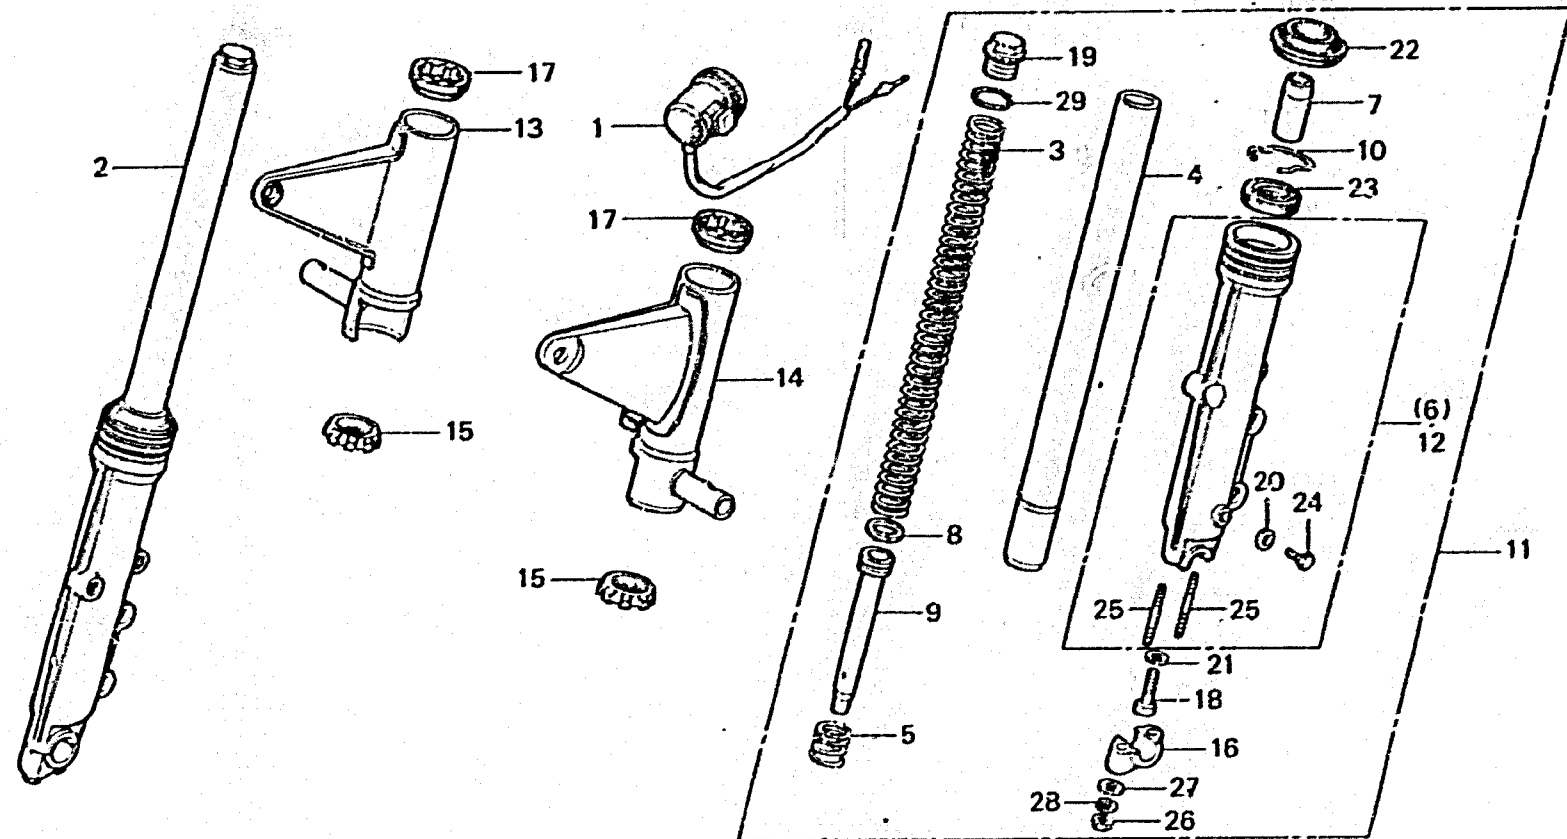

L 6

F-7

Front fork

B110-13

Service item	F.R.T.	Ref. No.	Part No.	Description	Reqd. No.		Serial No.	Area code
					CB750	F2 F3		
		23	91255-300-033	OIL SEAL, 35X48X11	2	2		
		24	92000-06010	BOLT, HEX., 6X10	2	2		
		25	92700-08050-38	BOLT, STUD, 8X50	4	4		
		26	94030-08090	NUT, HEX., 8MM	4	4		
		27	94101-08000	WASHER, PLAIN, 8MM	4	4		
		28	94111-08000	WASHER, SPRING, 8MM	4	4		
		29	94608-50000	O-RING, 23X2.8	2	2		