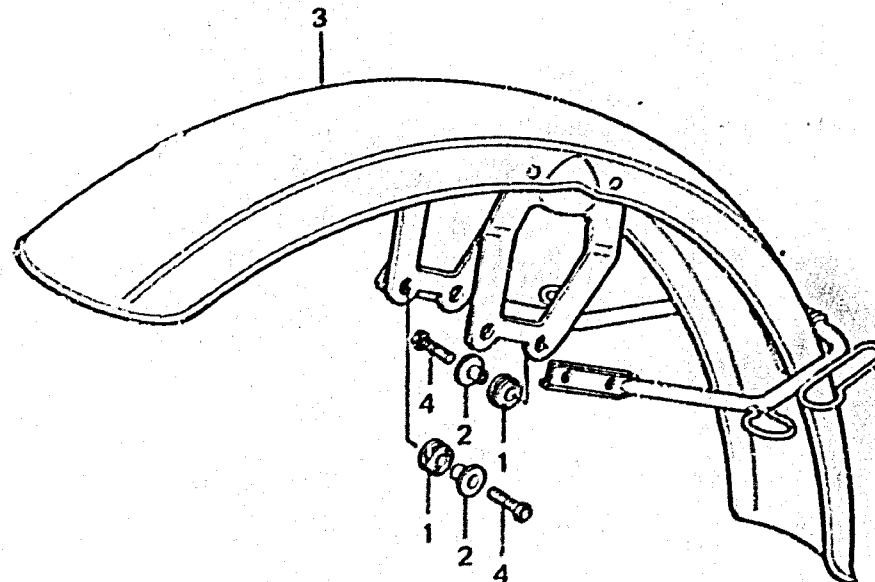

L 4

F-6

Front fender

B410-12

Service item	F.R.T.	Ref. No.	Part No.	Description	Reqd. No.		Serial No.	Area code
					CB750	F2 F3		
FRONT FENDER COMP.	0.5	1	40513-310-000	RUBBER, CHAIN CASE MOUNT	4	4		
		2	40514-310-000	COLLAR, CHAIN CASE	4	4		
		3	61100-410-000	FENDER COMP., FR.	1	1		
		4	9200C-06020	BOLT, HEX., 6X20	4	4		