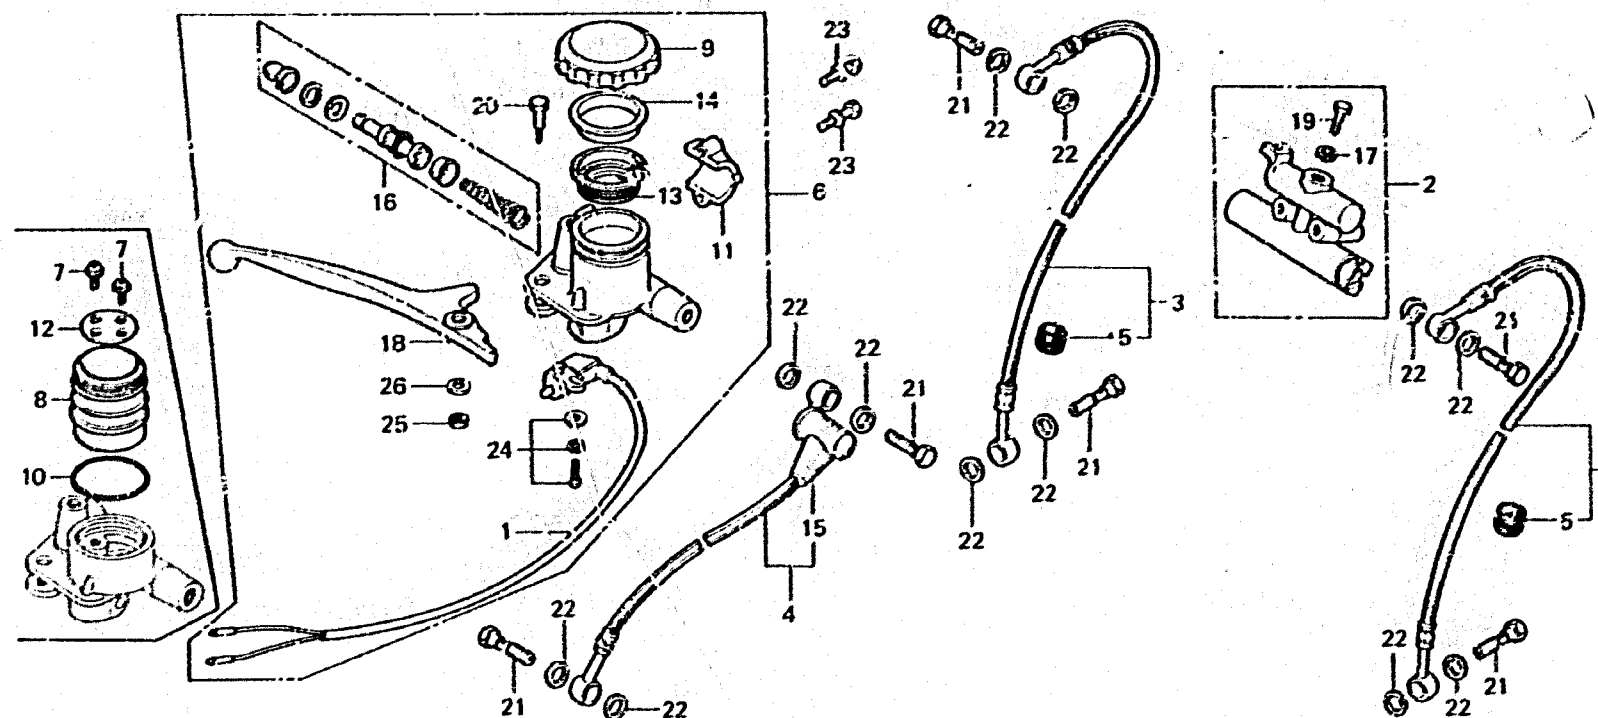

L 3

F-5

Front master cylinder

B410-11A

Service item	F.R.T.	Ref. No.	Part No.	Description	Reqd. No. CB750 F2 F3	Serial No.	Area code
			53175-393-771	LEVER COMP., R. HANDLE	1 1	2108260	A, CH DX, DM, E, ED, F, S, U
		19	90105-371-003	BOLT, SEALING (NISSHIN)	1 1		
		20	90114-393-770	BOLT, HANDLE LEVER PIVOT	1 1		
		21	90145-300-000	BOLT, OIL	6 6		
		22	90545-300-000	WASHER, OIL BOLT	12 12		
		23	93481-06025-C0	BOLT-WASHER, 6X25	2 2		
		24	93893-04012-00	SCREW-WASHER, 4X12	1 1		
		25	94002-06000-05	NUT, HEX., 6MM	1 1		
		26	94101-06000	WASHER, PLAIN, 6MM	1 1		