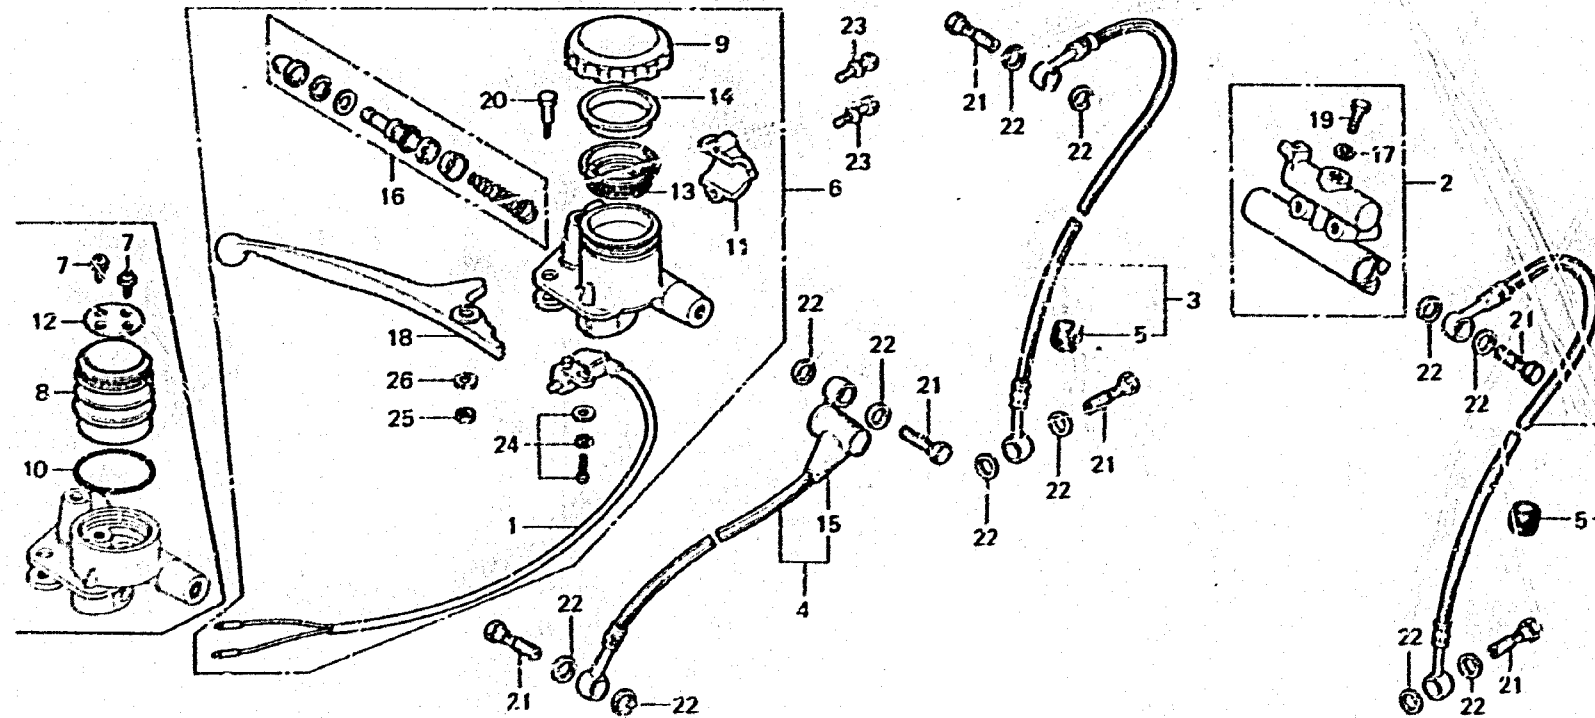

L 2

F-5

Front master cylinder

B410-11A

Service item	F.R.T.	Ref. No.	Part No.	Description	Reqd. No. CB750 F2 F3	Serial No.	Area code
MASTER CYLINDER SET	0.4	1	35340-393-771	SWITCH ASSY., FR. STOP	1 1		
MASTER CYLINDER ASSY.	0.3	2	45123-410-000	JOINT ASSY., THREE WAY	1 1		
• THREE WAY JOINT ASSY.		3	45125-410-003	HOSE A, FR. BRAKE	2 2		
• FRONT BRAKE HOSE		4	45126-371-003	HOSE ASSY. B, FR. BRAKE	1 1		A, CH, DK, DP, U
• One or all at front brake hose			45126-405-611	HOSE ASSY. B, FR. BRAKE	1		E, ED, F, G
STOP SWITCH ASSY.	0.2	5	45146-300-000	GROMMET, BRAKE HOSE	2 2		
STEERING HANDLE LEVER	0.1	6	45500-410-621	CYLINDER ASSY., FR. MASTER	1		E, ED, F, G
			45500-410-651	CYLINDER ASSY., FR. MASTER	1		U
			45500-410-671	CYLINDER ASSY., FR. MASTER	1		A, CH
			45500-410-681	CYLINDER ASSY., FR. MASTER	1		DK, DM
		7	45509-371-003	SCREW, OIL CUP	2		E, ED, F, G
		8	45511-371-003	CUP, OIL (NISSIN)	1		E, ED, F, G
		9	45513-341-671	CAP, OIL CUP	1		DK, DM, E, ED, F, G
			45513-341-771	CAP, OIL CUP	1 1		A, CH
			45513-371-651	CAP, OIL CUP	1		U
		10	45516-371-003	O-RING	1		E, ED, F, G
		11	45517-300-003	HOLDER, MASTER CYLINDER	1 1		
				(NISSIN)			
		12	45518-371-003	PLATE, OIL CUP	1		E, ED, F, G
		13	45520-371-003	DIAPHRAGM	1 1		
		14	45521-300-010	PLATE, DIAPHRAGM	1 1		
		15	45522-300-010	BOOT, MASTER CYLINDER	1 1		
		16	45530-410-305	CYLINDER SET, FR. MASTER	1 1		
		17	46138-568-671	WASHER, STOPPER BOLT	1 1		
		18	53175-393-770	LEVER, R. STEERING HANDLE	1		2108259 A, CH