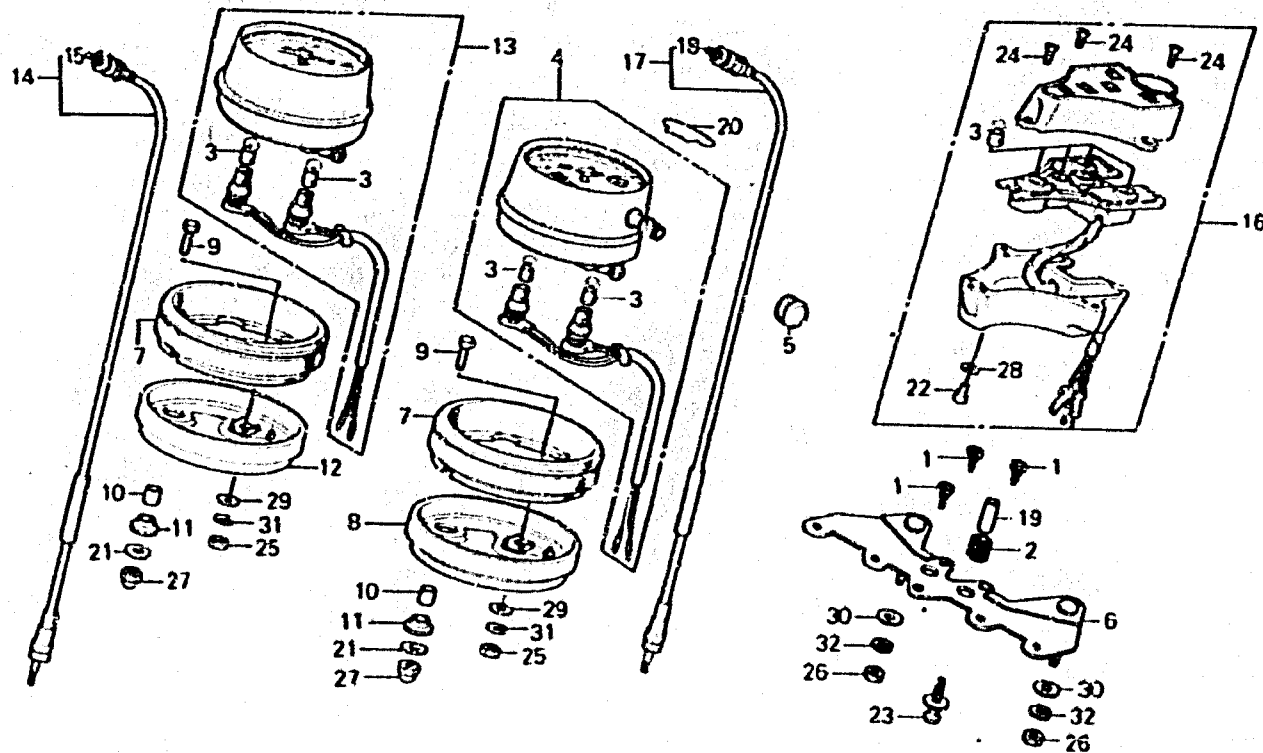

K 13

F-2

Speedometer •
Tachometer • Pilot lamp

B455-18

Service item	F.R.T.	Ref. No.	Part No.	Description	Reqd. No. CB750 F2 F3	Serial No.	Area code
		21	90545-323-700	WASHER, 6.5X18	4		
		22	93500-05006-01	SCREW, PAN, 5X6	1		
		23	93894-05032-00	SCREW-WASHER, 5X32	2		
			93894-05028-00	SCREW-WASHER, 5X28	2	2103118	2103117 A,CH,DK,DM,U A,CH,DK,DM,U E,EO,F,I
					2		
		24	93902-24280	SCREW, TAPPING, 4X10	3		
		25	94001-06070	NUT, HEX., 6MM	4		
		26	94001-08070-05	NUT, HEX., 8MM	2		
		27	94021-06020-05	NUT, CIL, 6MM	4		
		28	94101-05700	WASHER, PLAIN, 5MM	1		
		29	94101-06700	WASHER, PLAIN, 6MM	4		
		30	94101-08700	WASHER, PLAIN, 8MM	2		
		31	94111-06700	WASHER, SPRING, 6MM	4		
		32	94111-08700	WASHER, SPRING, 8MM	2		