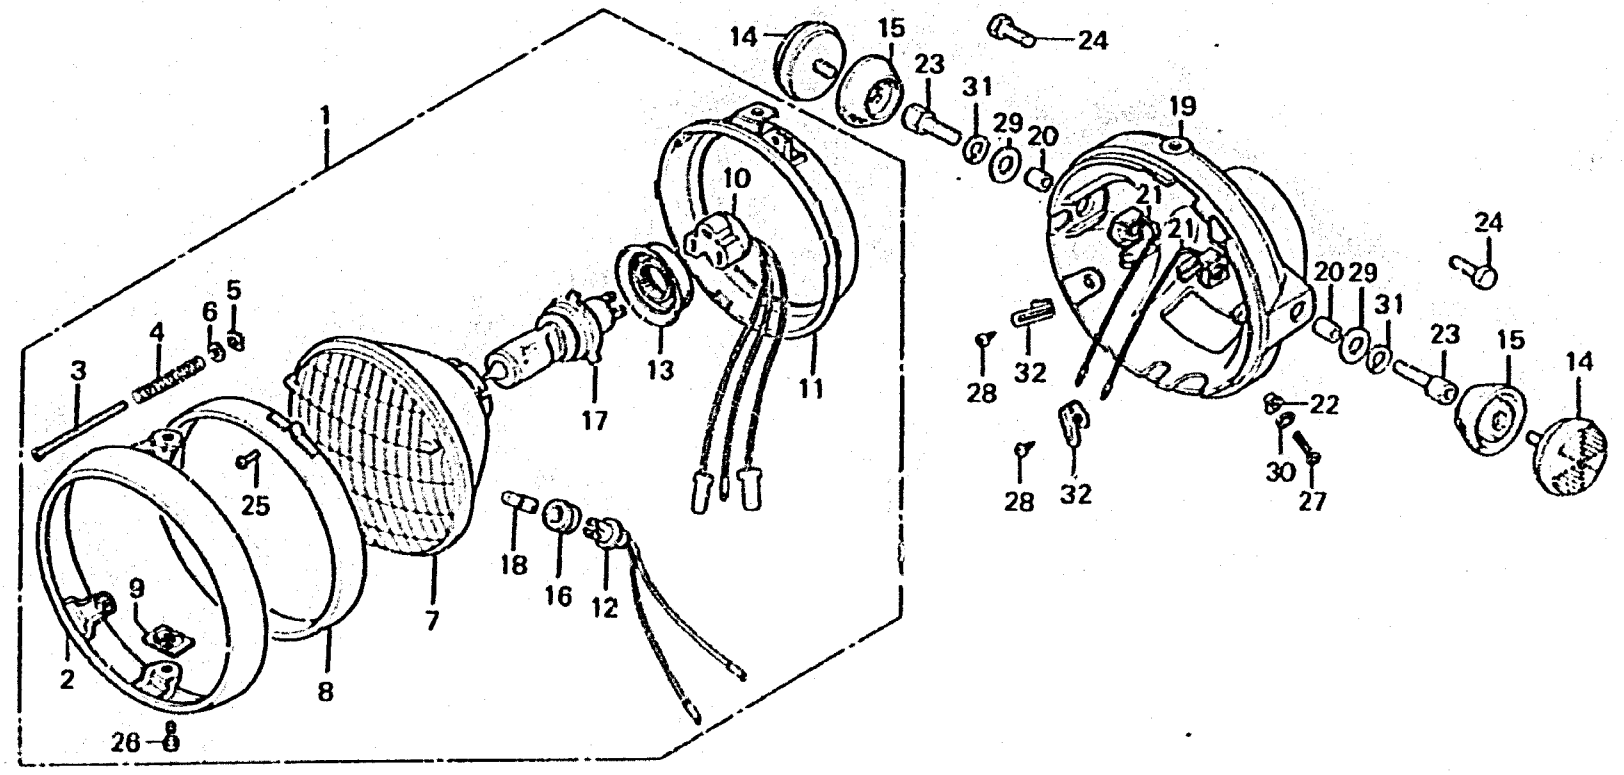

**K 11**

**F-1-2**

Headlight (E, ED, F, G)

B110-38

Service item	F.R.T.	Ref. No.	Part No.	Description	Reqd. No. CB750 F2 F3	Serial No.	Area code
		20	61302-300-000	COLLAR, HEADLIGHT CASE	2		E, F, G
		21	61303-336-000	WASHER, HEADLIGHT CASE	2		E, F, G
		22	61304-292-000	COLLAR, HEADLIGHT SETTING	3		E, F, G
		23	90120-371-000	BOLT, HEADLIGHT STAY	2		E, ED, G
		24	92000-10025-08	BOLT, HEX., 10X25	2		F
		25	93500-03008-1A	SCREW, PAN, 3X8	2		E, ED, F, G
		26	93500-05008-0H	SCREW, PAN, 5X8	2		E, ED, F, G
		27	93500-05016-0B	SCREW, PAN, 5X16	3		E, ED, F, G
		28	93901-14110	SCREW, TAPPING, 4X8	3		E, ED, F, G
		29	94101-10000	WASHER, PLAIN, 10MM	2		E, F, G
		30	94111-05000	WASHER, SPRING, 5MM	3		E, ED, F, G
		31	94111-10000	WASHER, SPRING, 10MM	2		E, ED, F, G
		32	94571-45000	CLIP, WIRE, 4X50	3		E, ED, F, G