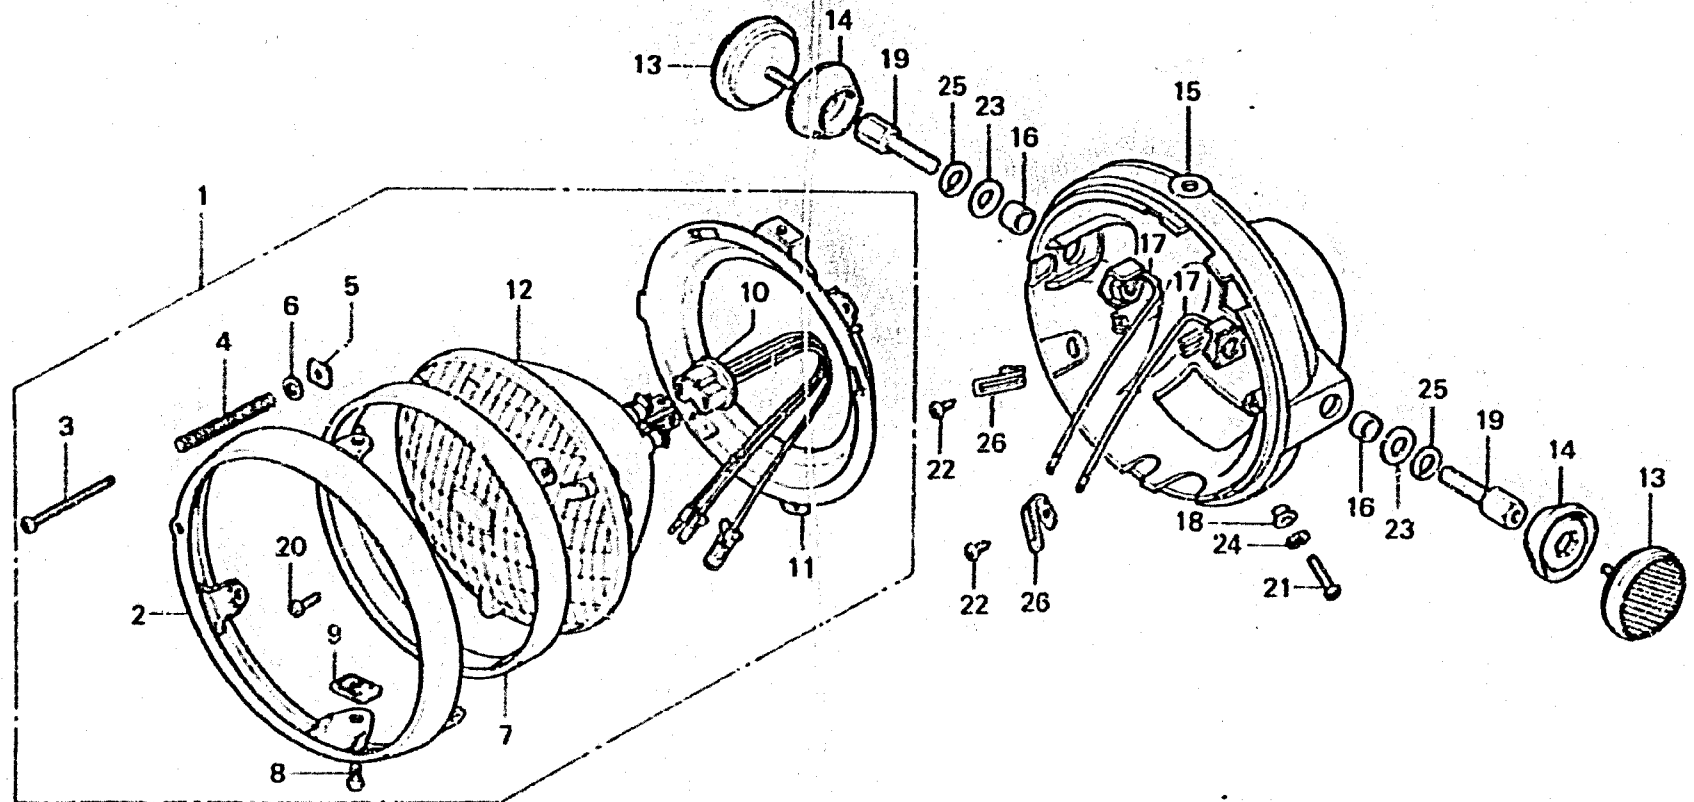

K 8

F-1

Headlight (A, CM)

B410-8

Service item	F.R.T.	Ref. No.	Part No.	Description	Reqd. No. CB750 F2 F3	Serial No.	Area code
		25	94111-10000	WASHER, SPRING, 10MM	2 2		A,CM
		26	94591-45000	CLIP, WIRE, 4X50	3 3		A,CM