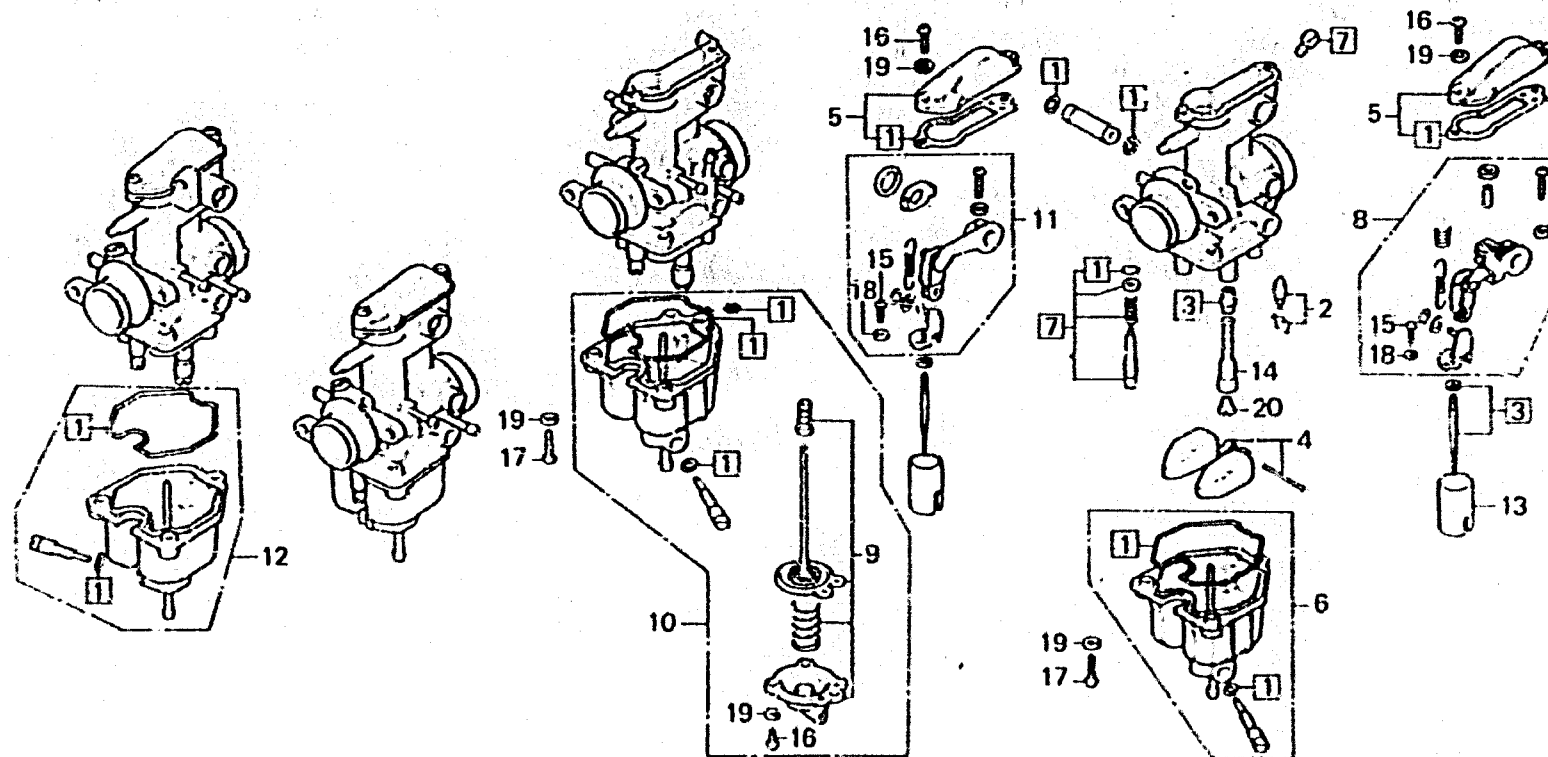

**K 6**

**E-20-1**

**Carburetor  
(Component parts) (CB750F3)**

B410-7A

Service item	F.R.T.	Ref. No.	Part No.	Description	Reqd. No. CB750 F2 F3	Serial No.	Area code
PACKING SET	1.8	1	16010-405-004	PACKING SET	4		
• Add 0.6		2	16011-393-004	VALVE SET, FLOAT	4		
JET NEEDLE SET	1.0		16011-382-004	VALVE SET, FLOAT	4	PD42A [B]	PD42A [A]
• Add 0.4		3	16012-410-601	NEEDLE SET, JET	4		
THROTTLE VALVE	1.3	4	16013-393-004	FLOAT SET	4		
• Add 0.3		5	16014-385-680	TOP SET	4		
LINK ARMS SET	1.2	6	16015-393-004	CHAMBER SET A, FLOAT	1		
FLOAT SET/FLOAT VALVE SET	1.1	7	16016-410-601	SCREW SET A	4		
• MAIN JET		8	16018-410-004	ARM SET A, LINK	3		
• Add 0.3		9	16021-393-004	DIAPHRAGM SET, PUMP	1		
FLOAT CHAMBER SET	0.9	10	16023-393-014	CHAMBER SET B, FLOAT	1		
• PUMP DIAPHRAGM SET		11	16031-393-014	ARM SET B, LINK	1		
• Add 0.1		12	16045-393-004	CHAMBER SET, FLOAT	2		
		13	16111-410-004	VALVE, THROTTLE	4		
		14	16165-410-004	HOLDER, JET NEEDLE	4		
		15	93500-03008-0H	SCREW, PAN, 3X8	8		
		16	93500-04012-0H	SCREW, PAN, 4X12	11		
		17	93500-04016-0H	SCREW, PAN, 4X16	12		
		18	94111-03800	WASHER, SPRING, 3MM	8		
		19	94111-04800	WASHER, SPRING, 4MM	23		
		20	99101-393-1050	JET, MAIN, #105	4		