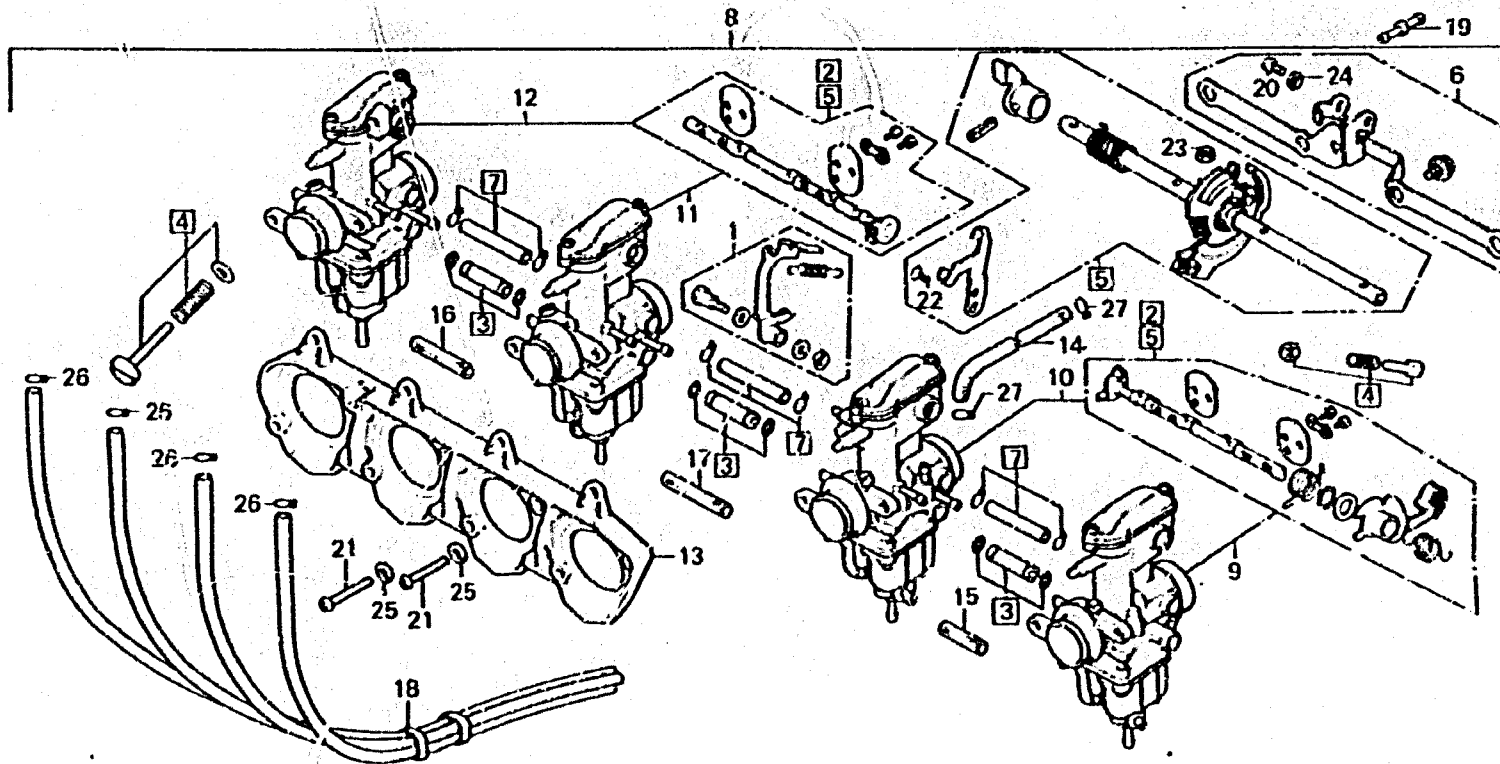

K 4

E-20

**Carburetor (Assy. • Link)
(CB750F3)**

B410-EA

Service item	F.R.T.	Ref. No.	Part No.	Description	Reqd. No. CB750 F2 F3	Serial No.	Area code
CARBURETOR ASSY.	0.8	1	16017-410-004	LINK SET, PUMP	1		
CARBURETOR ASSY. No. 1 and its related parts • A/d 0.2	1.2	2	16025-410-315	LINK SET, CHOKE	1		
		3	16026-393-004	JOINT SET, FUEL	1		
		4	16028-393-014	SCREW SET B	1		
THROTTLE LINK SET/CHOKE LINK SET	1.8	5	16032-405-405	LINK SET, THROTTLE	1		
PUMP LINK SET	1.4						
STAY PLATE	1.0	6	16035-393-004	PLATE SET, RR. STAY	1		
REAR STAY PLATE SET	0.9	7	16048-393-004	TUBE SET, PUMP	1		
THROTTLE RETURN SPRING	0.8	9	16100-410-601	CARBURETOR ASSY.	1		
SCREW SET B.	0.2		16100-410-602	CARBURETOR ASSY.	1		
• OVER FLOW TUBE		9	16101-410-405	CARBURETOR ASSY. 1	1	PD42A [B]	PD42A [A]
			16101-410-425	CARBURETOR ASSY. 1	1	PD42A [B]	PD42A [A]
		10	16102-410-405	CARBURETOR ASSY. 2	1	PD42A [B]	PD42A [A]
			16102-410-425	CARBURETOR ASSY. 2	1	PD42A [B]	PD42A [A]
		11	16103-410-405	CARBURETOR ASSY. 3	1	PD42A [B]	PD42A [A]
			16103-410-425	CARBURETOR ASSY. 3	1	PD42A [B]	PD42A [A]
		12	16104-410-405	CARBURETOR ASSY. 4	1	PD42A [B]	PD42A [A]
			16104-410-425	CARBURETOR ASSY. 4	1	PD42A [B]	PD42A [A]
		13	16119-393-004	PLATE, STAY	1		
		14	16143-393-600	TUBE, AIR VENT (4.5X6X120)	1		
		15	16195-393-600	TUBE, AIR VENT JOINT (4.5X6X26)	1		
		16	16198-393-600	TUBE, AIR VENT JOINT (4.5X6X34)	1		
		17	16199-393-600	TUBE, AIR VENT JOINT (4.5X6X38)	1		
		18	16290-405-000	TUBE ASSY., OVER FLOW	1		
		19	36163-393-013	JOINT, SOLENOID PIPE (TOYO)	1		