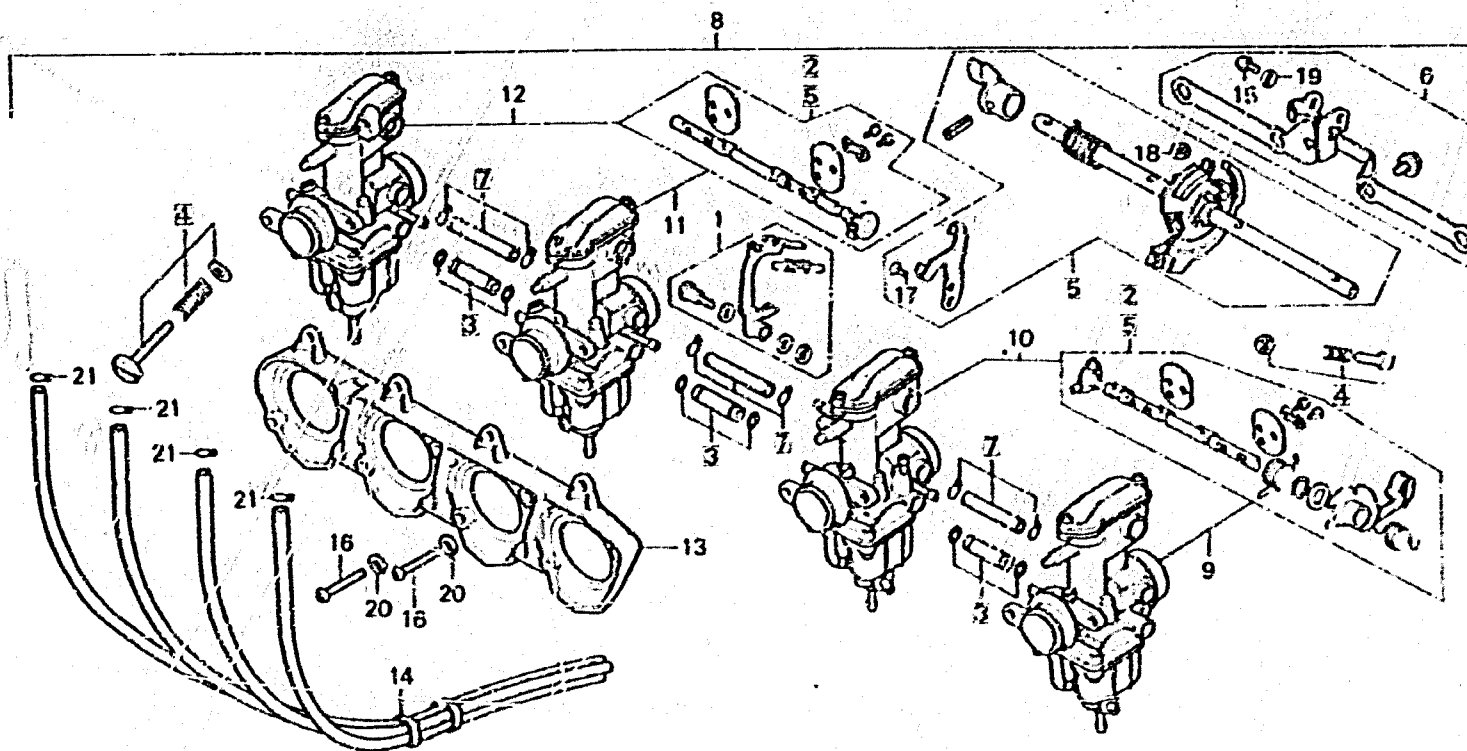

K 1

E-19

**Carburetor (Assy. • Link)
(CB750F2)**

E410-6

Service item	F.R.T.	Ref. No.	Part No.	Description	Reqd. No. CB750 F2 F5	Serial No.	Area code
CARBURETOR ASSY.	0.8	1	16017-410-004	LINK SET, PUMP	1		
CARBURETOR ASSY. No. 1 and its related parts • Add 0.2	1.2	2	16025-410-305	LINK SET, CHOKE	1	PD418 [A]	
			16025-410-315	LINK SET, CHOKE	1	PD418 [B]	
THROTTLE LINK SET/CHOKE LINK SET	1.8	3	16026-393-004	JOINT SET, FUEL	1		
PUMP LINK SET	1.4	4	16028-393-014	SCREW SET B	1		
STAY PLATE	1.0	5	16032-410-305	LINK SET, THROTTLE	1	PD418 [A]	
REAR STAY PLATE SET	0.9		16032-405-405	LINK SET, THROTTLE	1	PD418 [B]	
THROTTLE RETURN SPRING	0.8	6	16035-393-004	PLATE SET, RR. STAY	1		
SCREW SET B.	0.2	7	16048-393-004	TUBE SET, PUMP	1		
• OVER FLOW TUBE		3	16100-410-014	CARBURETOR ASSY.	1		1600369 E, ED, F, J, U 2610037 A, CH, DK, DM, U
			16100-410-024	CARBURETOR ASSY.	1	1000370 2610038	E, ED, F, J, U A, CH, DK, DM, U
			16100-410-034	CARBURETOR ASSY.	1		
		9	16101-410-305	CARBURETOR ASSY. 1	1	PD418 [A]	PD418 [A]
			16101-410-315	CARBURETOR ASSY. 1	1	PD418 [B]	PD418 [B]
			16101-410-325	CARBURETOR ASSY. 1	1	PD428 [C]	A, DK, DM, E, ED, F, J, U
		10	16102-410-205	CARBURETOR ASSY. 2	1	PD418 [A]	PD418 [A]
			16102-410-315	CARBURETOR ASSY. 2	1	PD418 [B]	PD418 [B]
			16102-410-325	CARBURETOR ASSY. 2	1	PD418 [C]	A, DK, DM, E, ED, F, J, U
		11	16103-410-305	CARBURETOR ASSY. 3	1	PD418 [A]	PD418 [A]
			16103-410-315	CARBURETOR ASSY. 3	1	PD418 [B]	PD418 [B]
			16103-410-325	CARBURETOR ASSY. 3	1	PD418 [C]	A, DK, DM, E, ED, F, J, U
		12	16104-410-305	CARBURETOR ASSY. 4	1	PD418 [A]	PD418 [A]
			16104-410-315	CARBURETOR ASSY. 4	1	PD418 [B]	PD418 [B]
			16104-410-325	CARBURETOR ASSY. 4	1	PD418 [C]	A, DK, DM, E, ED, F, J, U
		13	16119-393-004	PLATE, STAY	1		
		14	16290-405-000	TUBE ASSY., OVER FLOW	1		