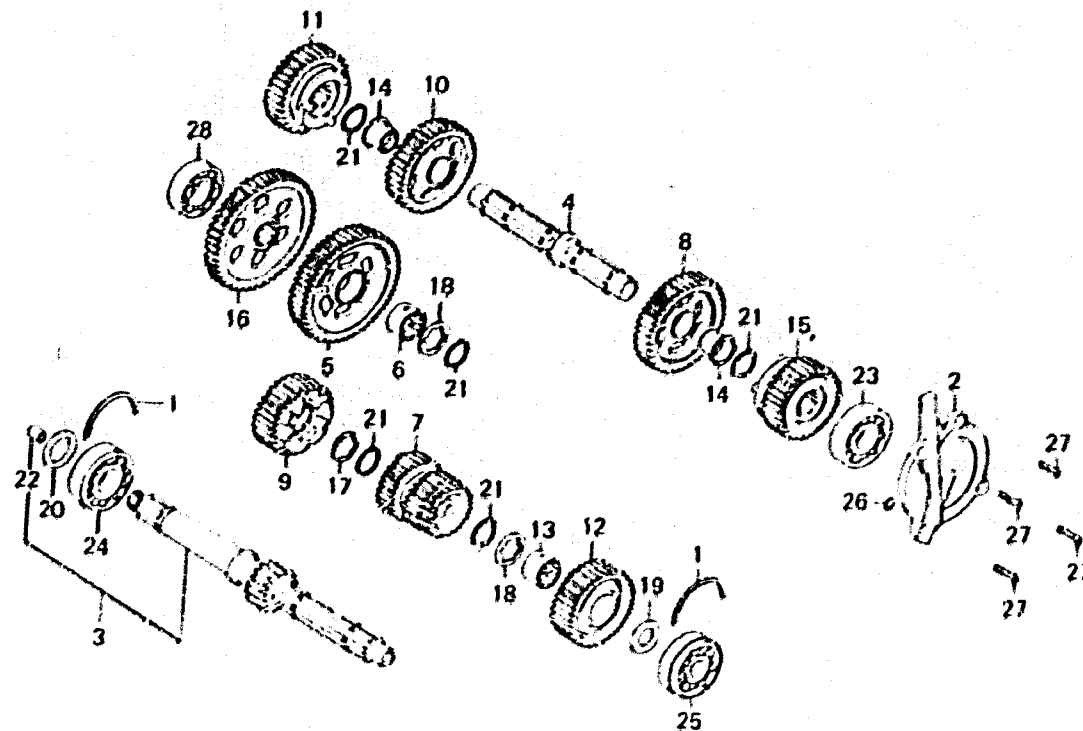

J 13

E-17

Transmission

B410-5

Service item	F.R.T.	Ref. No.	Part No.	Description	Reqd. No.		Serial No.	Area code	
					CB750	F2 F3			
TRANSMISSION MAINSHAFT and its related parts • TRANSMISSION COUNTERSHAFT and its related parts • One motorcycle #6.1 at transmission COUNTER SHAFT BEARING HOLDER	5.8	1	13495-300-000	RINGS A, BALL BEARING SET	2	2			
		2	23150-300-010	HOLDER COMP., COUNTERSHAFT BEARING	1	1			
	0.7	3	23210-392-000	MAINSHAFT COMP., TRANSMISSION (18T)	1	1			
		4	23220-371-000	COUNTERSHAFT, TRANSMISSION	1	1			
		5	23421-300-050	GEAR, COUNTERSHAFT LOW (45T)	1	1			
		6	23425-392-000	BUSH, SPLINE, 29MM	1	1			
		7	23431-392-000	GEAR, MAINSHAFT SECOND THIRD (24T 27T)	1	1			
		8	23441-410-000	GEAR, COUNTERSHAFT SECOND (41T)	1	1			
		9	23450-392-000	GEAR COMP., MAINSHAFT FOURTH (30T)	1	1			
		10	23461-410-000	GEAR, COUNTERSHAFT THIRD (36T)	1	1			
		11	23471-300-010	GEAR, COUNTERSHAFT FOURTH (34T)	1	1			
		12	23481-300-020	GEAR, MAINSHAFT TOP (33T)	1	1			
		13	23485-392-000	BUSH, SPLINE 28MM	1	1			
		14	23485-410-010	BUSH, 28MM	2	2			
				23485-410-003	BUSH, 28MM	2	2	1005462	E,ED,F,G
						2	2	2613508	A,CH,DK,DM,U
				2	2	3110309			
				2	2	1005463	E,ED,F,G		
				2	2	2613509	A,CH,DK,DM,U		
				2	2	3110310			
		15	23491-392-000	GEAR, COUNTERSHAFT TOP (32T)	1	1			
		16	23501-392-000	GEAR, FINAL DRIVE (43T)	1	1			