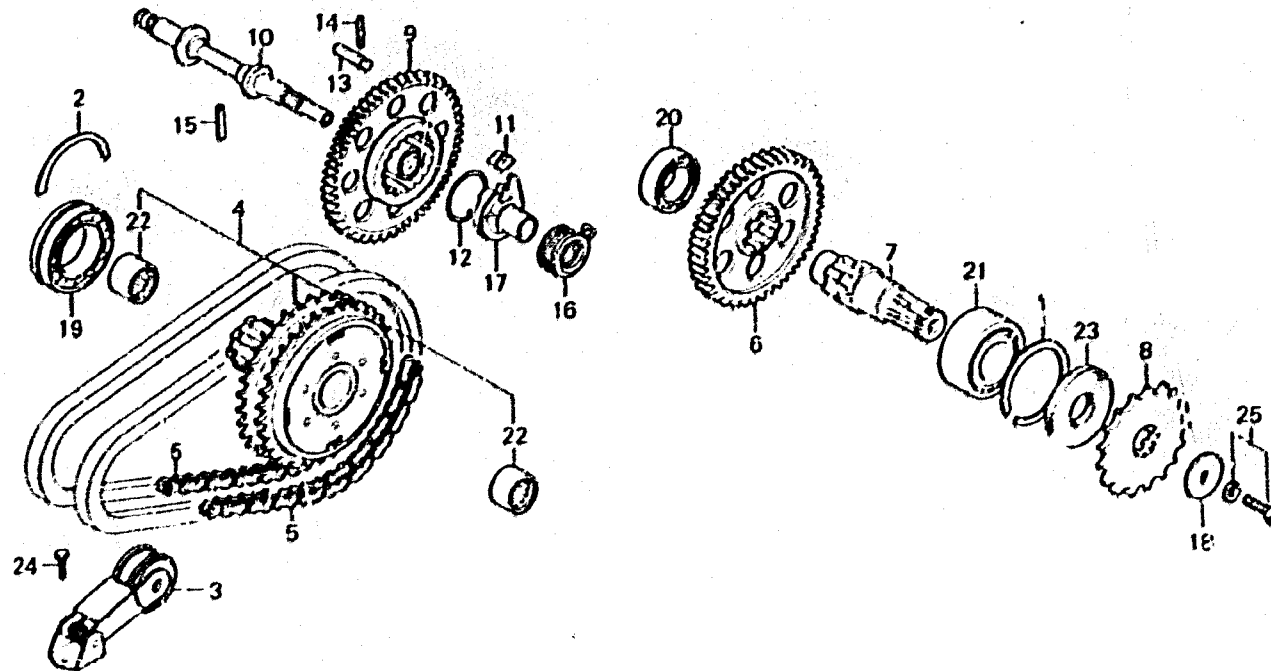

J 12

E-16

Primary chain •
Kick starter • Final shaft

B405-12

Service item	F.R.T.	Ref. No.	Part No.	Description	Reqd. No. CB750 F2 F3	Serial No.	Area code
PRIMARY CHAIN	7.7	1	13491-300-000	RING, BEARING SET, 66.5MM	1 1		
PRIMARY DRIVEN SPROCKET and its related parts	5.9	2	13496-300-000	RING, BALL BEARING SET	1 1		
FINAL DRIVEN SHAFT and its related parts	5.7	3	13620-300-010	TENSIONER COMP., PRIMARY CHAIN	1 1		
KICK STARTER SPINDLE and its related parts • PRIMARY CHAIN TENSIONER	5.6	4	23110-392-000	SPROCKET COMP., PRIMARY DRIVEN	1 1		
DRIVE SPROCKET	0.2	5	23131-300-015	CHAIN, PRIMARY (68L TAKASAGO)	2 2		
		6	23511-392-000	GEAR, FINAL DRIVEN (50T)	1 1		
		7	23521-405-000	SHAFT, FINAL DRIVEN	1 1		
		8	23801-405-010	SPROCKET, DRIVE (15T)	1		E, ED, F, G
			23801-410-000	SPROCKET, DRIVE (14T)	1 1		A, CX, DK, DM, U
		9	28210-300-000	GEAR, KICK STARTER	1 1		
		10	28250-300-020	SPINDLE, KICK STARTER	1 1		
		11	28252-300-020	PAWL, KICK STARTER	1 1		
		12	28253-300-000	SPRING, KICK STARTER RATCHET	1 1		
		13	28254-300-000	PIN, KICK STOPPER	1 1		
		14	28255-300-000	PIN, 4X37	1 1		
		15	28256-300-000	PIN, 6X35	1 1		
		16	28261-300-010	SPRING, KICK STARTER RETURN	1 1		
		17	28271-393-000	FLANGE, KICK STARTER	1 1		
		18	90401-405-000	WASHER, 8MM	1 1		
		19	91004-300-000	BEARING, SPECIAL BALL, 6008	1 1		
		20	91006-300-008	BEARING, SPECIAL BALL, 6205	1 1		
		21	91008-300-008	BEARING, BALL, 5206	1 1		
		22	91010-300-008	BEARING, NEEDLE, 25X32X20	2 2		
		23	91205-405-005	OIL SEAL, 29.8X62X7	1 1		
		24	92000-06016	BOLT, HEX., 6X16	1 1		
		25	93482-08020-00	BOLT-WASHER, 8X20	1 1		

1978.09.10