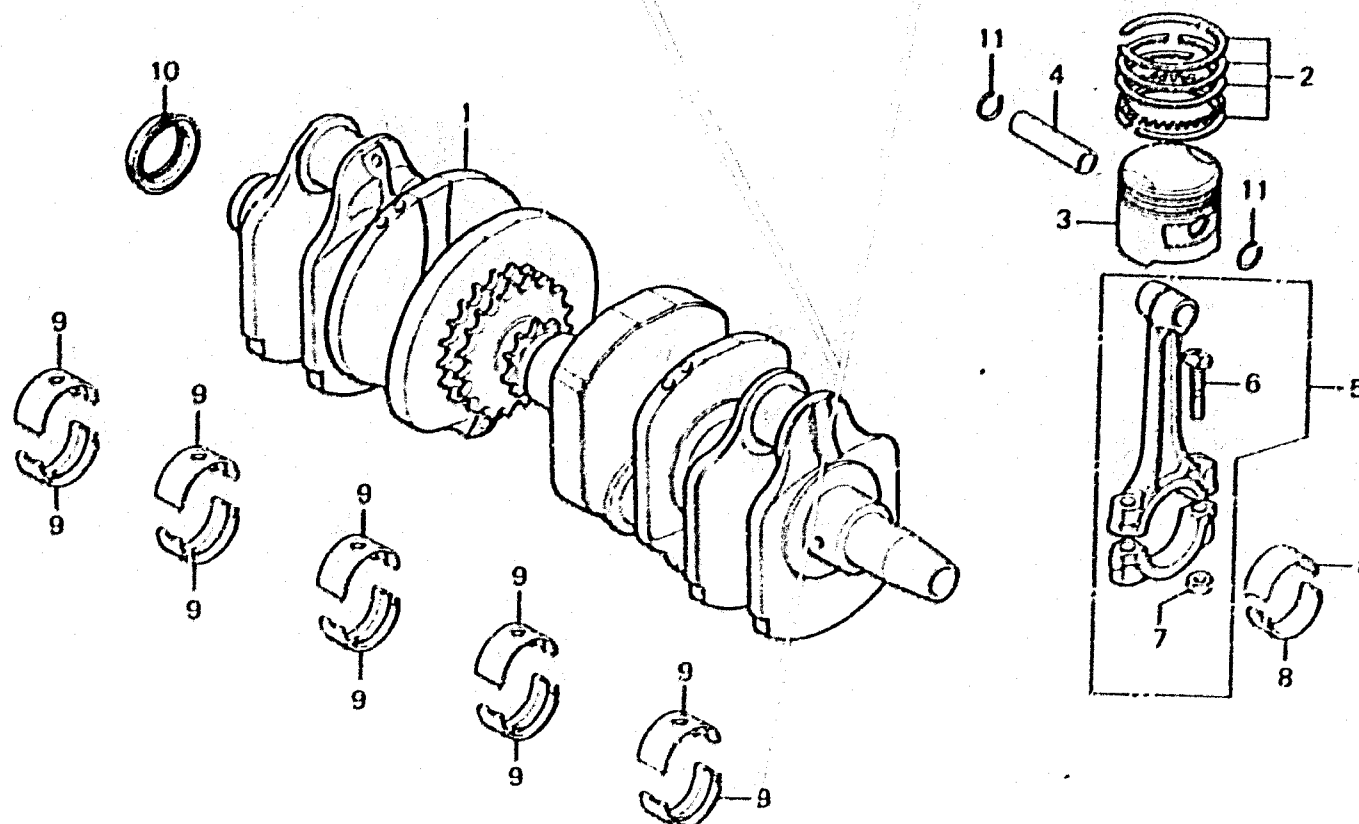

J 9

E-15

Crankshaft • Piston

B405-11

Service item	F.R.T.	Ref. No.	Part No.	Description	Reqd. No. C1750 F2 F3	Serial No.	Area code
			13215-410-005	BEARING A, CONNECTING ROD (BLACK TAHO)	11	2604928	A,CH,DK,DK,U
			13215-410-015				
			13216-410-003	BEARING B, CONNECTING ROD (BROWN DAIDO)	8	2604928	A,CH,DK,DK,U
			13216-410-005	BEARING B, CONNECTING ROD (BROWN TAHO)	8	2604928	A,CH,DK,DK,U
			13216-410-015				
			13217-410-003	BEARING C, CONNECTING ROD (GREEN DAIDO)	8	2604928	A,CH,DK,DK,U
			13217-410-005	BEARING C, CONNECTING ROD (GREEN TAHO)	8	2604928	A,CH,DK,DK,U
			13217-410-015				
			13218-410-003	BEARING D, CONNECTING ROD (YELLOW DAIDO)	8	2604928	A,CH,DK,DK,U
			13218-410-005	BEARING D, CONNECTING ROD (YELLOW TAHO)	8	2604928	A,CH,DK,DK,U
			13218-410-015				
			13215-410-013	BEARING A, CONNECTING ROD (BLACK DAIDO)	8	2604929	A,CH,DK,DK,U
					8		E,F,D,F,;
			13215-410-015	BEARING A, CONNECTING ROD (BLACK TAHO)	8	2604929	A,CH,DK,DK,U
					8		E,ED,F,;
			13216-410-013	BEARING B, CONNECTING ROD (BROWN DAIDO)	8	2604929	A,CH,DK,DK,U
					8		E,ED,F,;
					8		